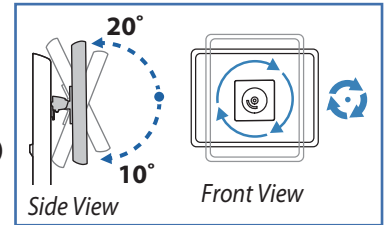

Range of Motion