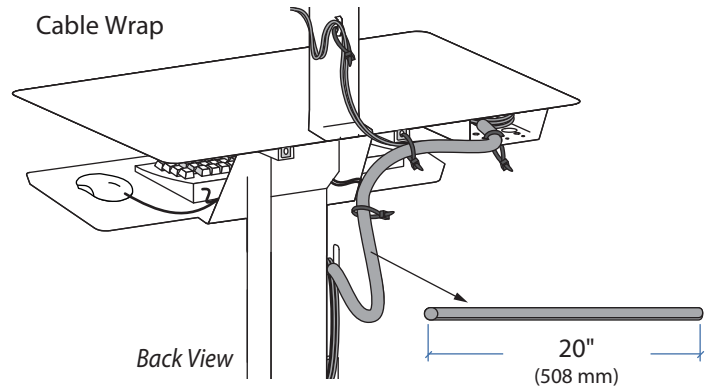

WorkFit-PD Single HD LCD Kit

Dimensions

7.6"
(193mm)

Side View

Front View

Weight Capacity

Cable Wrap

Back View