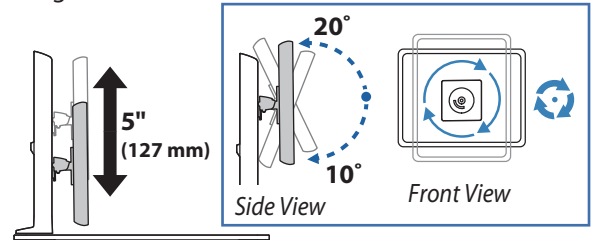

Range of Motion