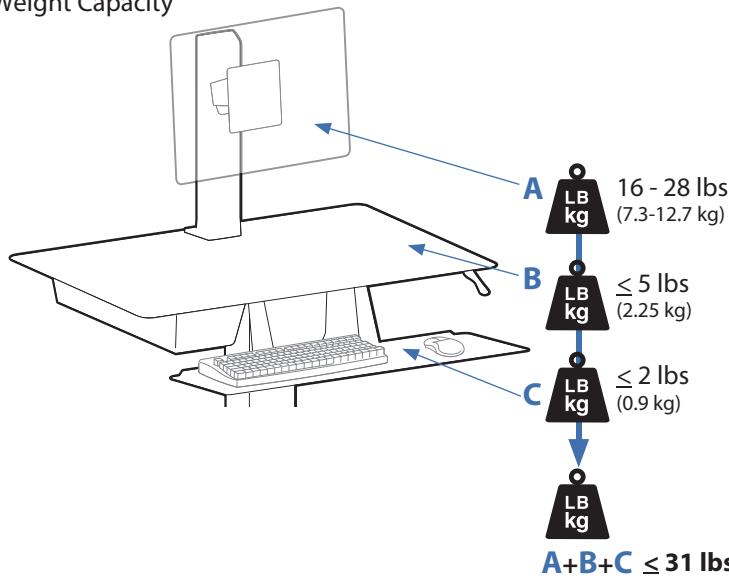

WorkFit-PD Single HD LCD Kit

Dimensions

7.6"
(193mm)

Side View

Front View

Weight Capacity

Cable Wrap

Back View

Range of Motion

© 2012 Ergotron, Inc. rev. 04/12/2012 DIM-Workfit-PD-HD Content is subject to change without notification

Americas Sales and Corporate Headquarters

St. Paul, MN USA
(800) 888-8458
+1-651-681-7600
www.ergotron.com
sales@ergotron.com