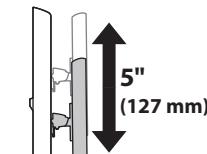

Range of Motion