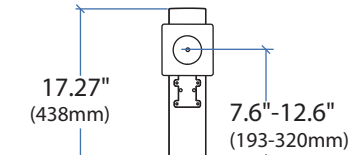

WorkFit-PD Single HD LCD Kit

Dimensions

7.6"
(193mm)

Side View

Front View

Weight Capacity

Cable Wrap

Back View

Range of Motion

© 2012 Ergotron, Inc. rev. 04/12/2012 DIM-Workfit-PD-HD Content is subject to change without notification

Americas Sales and Corporate Headquarters

St. Paul, MN USA
(800) 888-8458
+1-651-681-7600
www.ergotron.com
sales@ergotron.com