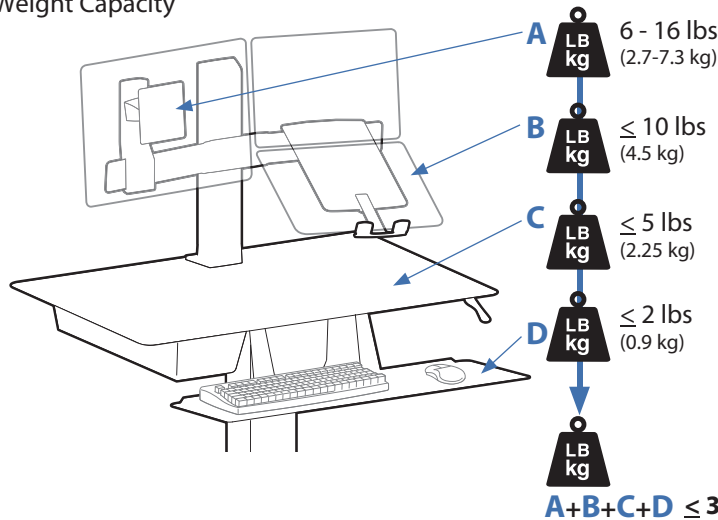

WorkFit-PD LCD & Laptop Kit

Dimensions

Weight Capacity

Range of Motion

© 2012 Ergotron, Inc. rev. 04/12/2012 DIM-Workfit-PD-combo Content is subject to change without notification

Americas Sales and Corporate Headquarters