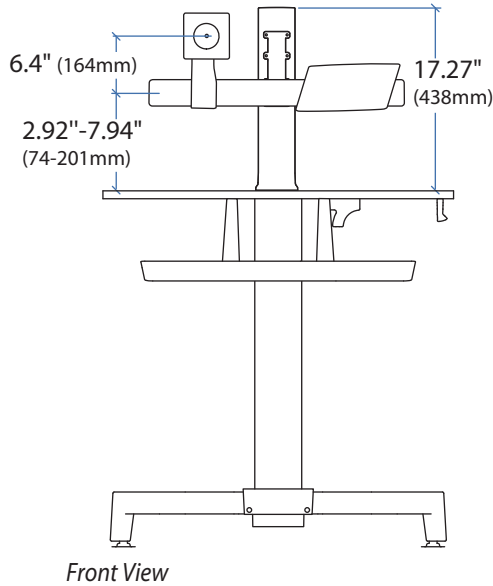

WorkFit-PD LCD & Laptop Kit

Dimensions

Weight Capacity

Range of Motion

© 2012 Ergotron, Inc. rev. 04/12/2012 DIM-Workfit-PD-combo Content is subject to change without notification

Americas Sales and Corporate Headquarters