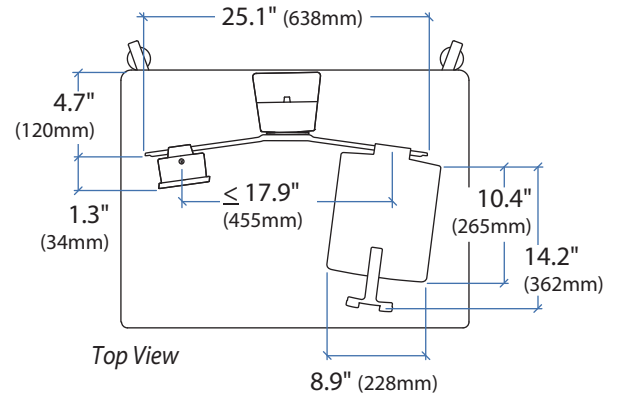

WorkFit-PD LCD & Laptop Kit

Dimensions

Weight Capacity

Range of Motion

© 2012 Ergotron, Inc. rev. 04/12/2012 DIM-Workfit-PD-combo Content is subject to change without notification

Americas Sales and Corporate Headquarters