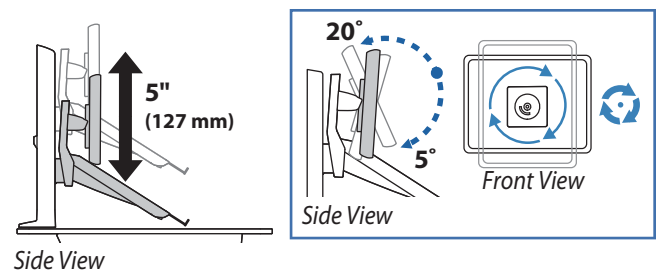

WorkFit-PD LCD & Laptop Kit

Dimensions

Weight Capacity

Range of Motion

© 2012 Ergotron, Inc. rev. 04/12/2012 DIM-Workfit-PD-combo Content is subject to change without notification

Americas Sales and Corporate Headquarters