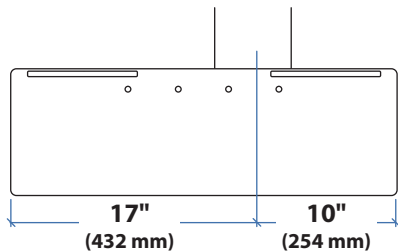

Keyboard Trays for WorkFit-S

Large Keyboard Tray

Extra Deep Keyboard Tray

9 Mounting Locations

© 2012 Ergotron, Inc. rev. 02/01/2012 DIM-WFS-Keyabord-Tray Content is subject to change without notification