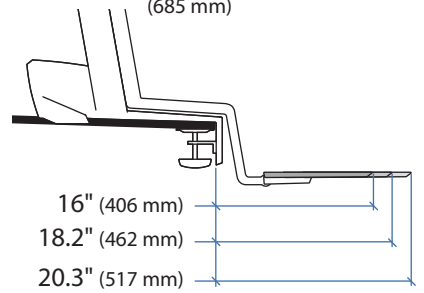

Keyboard Trays for WorkFit-S

Large Keyboard Tray

Extra Deep Keyboard Tray

9 Mounting Locations

© 2012 Ergotron, Inc. rev. 02/01/2012 DIM-WFS-Keyabord-Tray Content is subject to change without notification