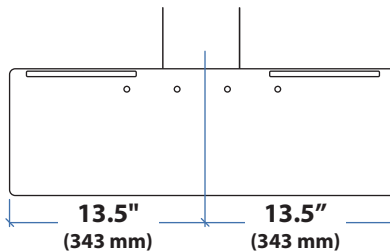

Keyboard Trays for WorkFit-S

Large Keyboard Tray

Extra Deep Keyboard Tray

9 Mounting Locations

© 2012 Ergotron, Inc. rev. 02/01/2012 DIM-WFS-Keyabord-Tray Content is subject to change without notification