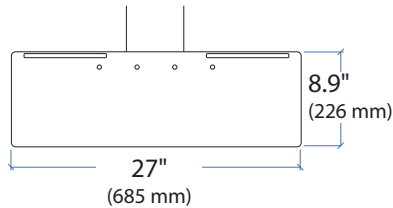

Keyboard Trays for WorkFit-S

Large Keyboard Tray

Extra Deep Keyboard Tray

9 Mounting Locations

© 2012 Ergotron, Inc. rev. 02/01/2012 DIM-WFS-Keyabord-Tray Content is subject to change without notification