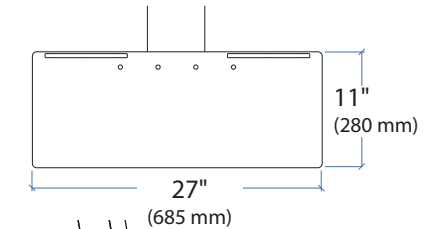

Keyboard Trays for WorkFit-S

Large Keyboard Tray

Extra Deep Keyboard Tray

9 Mounting Locations

© 2012 Ergotron, Inc. rev. 02/01/2012 DIM-WFS-Keyabord-Tray Content is subject to change without notification