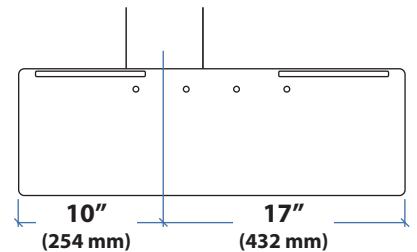

Keyboard Trays for WorkFit-S

Large Keyboard Tray

Extra Deep Keyboard Tray

9 Mounting Locations

© 2012 Ergotron, Inc. rev. 02/01/2012 DIM-WFS-Keyabord-Tray Content is subject to change without notification