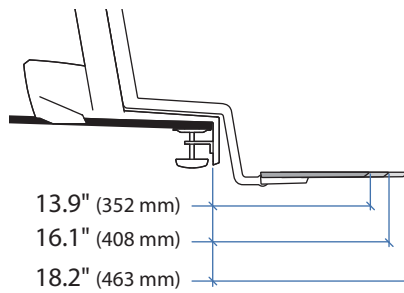

Keyboard Trays for WorkFit-S

Large Keyboard Tray

Extra Deep Keyboard Tray

9 Mounting Locations

© 2012 Ergotron, Inc. rev. 02/01/2012 DIM-WFS-Keyabord-Tray Content is subject to change without notification