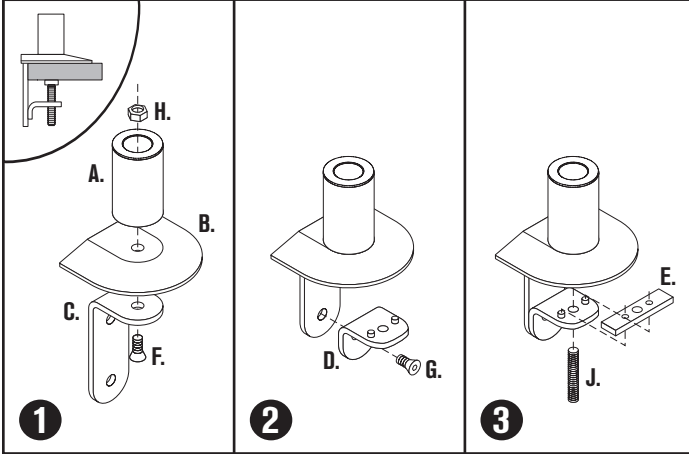

Model 9198-2/Model 9198-4 Installation Instructions

www.LCDarms.com | 800.524.2744

Model 9198-2/Model 9198-4 Parts List

www.LCDarms.com | 800.524.2744

ITEM	DESCRIPTION / PART NO.	QUANTITY	
		Model# 9198-2	Model# 9198-4
A. 	3/32" (2.388mm) Allen Wrench 700146	1	1
C. 	Pole Snap Inside Grip DX4450	1	1
D. 	Sloped Tilter 405397	2	4
E. 	75mm VESA Adapter Plate 7VESA75	2	4
F. 	100mm VESA Adapter Plate 7VESA100	2	4
G. 	10-32 x 3/8" (9.525mm) Phillips Flat Head Screw 702281	2 (4-pack)	4 (4-pack)
H. 	M4-12 Phillips Pan Head Screw 702096	8	16
I. 	Dog Washer 105189	2	4
J. 	10-32 x 3/8" (9.525mm) FPhMS with Lock Patch 705198	2	4
K. 	7/32" (5.563mm) Allen Wrench 701127	1	1
L. 	Cable Cap 102043-9.5A	2	4
M. 	Double Cable Clip 702506 (black) 702591 (silver)	1	2

FLEXmount™ (Model 8318) Installation Instructions

www.LCDarms.com | 800.524.2744

Desk Clamp

Thru-Desk

Reverse Wall Mount

Grommet Hole

Side Bolt

800.524.2744
www.LCDarms.com

FLEXmount™ (Model 8318)

Parts List

www.LCDarms.com | 800.524.2744

ITEM	DESCRIPTION / PART NO.	QUANTITY
A.	 <p>Mount Column 407602</p>	1
B.	 <p>Base Plate 8321</p>	1
C.	 <p>Large "L" Bracket 702828</p>	1
D.	 <p>Small "L" Bracket 701116</p>	1
E.	 <p>3" (76.2mm) x 3/4" (19.05mm) x 1/4" (6.35mm) Rectangular Spacer 701544</p>	1
F.	 <p>3/8-16 x 1-1/4" Flat Socket Cap Screw 701855</p>	1
G.	 <p>3/8-16 x 7/8" (22.225mm) Flat Socket Cap Screw 701799</p>	1
H.	 <p>3/8-16 Nylon Stop Nut 701418</p>	1
I.	 <p>3/8-16 x 2-1/2" (63.5mm) Hex Head Bolt 700268</p>	1
J.	 <p>1/2-13 x 3" (76.2mm) Socket Set Screw 701126</p>	1