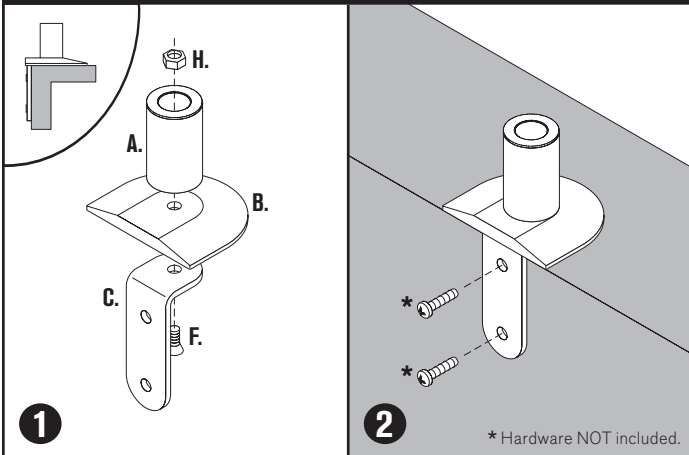

Model 9198-2/Model 9198-4 Installation Instructions

www.LCDarms.com | 800.524.2744

Model 9198-2/Model 9198-4 Parts List

www.LCDarms.com | 800.524.2744

ITEM	DESCRIPTION / PART NO.	QUANTITY	
		Model# 9198-2	Model# 9198-4
A. 	3/32" (2.388mm) Allen Wrench 700146	1	1
C. 	Pole Snap Inside Grip DX4450	1	1
D. 	Sloped Tilter 405397	2	4
E. 	75mm VESA Adapter Plate 7VESA75	2	4
F. 	100mm VESA Adapter Plate 7VESA100	2	4
G. 	10-32 x 3/8" (9.525mm) Phillips Flat Head Screw 702281	2 (4-pack)	4 (4-pack)
H. 	M4-12 Phillips Pan Head Screw 702096	8	16
I. 	Dog Washer 105189	2	4
J. 	10-32 x 3/8" (9.525mm) FPhMS with Lock Patch 705198	2	4
K. 	7/32" (5.563mm) Allen Wrench 701127	1	1
L. 	Cable Cap 102043-9.5A	2	4
M. 	Double Cable Clip 702506 (black) 702591 (silver)	1	2

FLEXmount™ (Model 8318) Installation Instructions

www.LCDarms.com | 800.524.2744

Desk Clamp

Thru-Desk

Reverse Wall Mount

Grommet Hole

Side Bolt

800.524.2744
www.LCDarms.com

FLEXmount™ (Model 8318)

Parts List

www.LCDarms.com | 800.524.2744

ITEM	DESCRIPTION / PART NO.	QUANTITY
A.	 <p>Mount Column 407602</p>	1
B.	 <p>Base Plate 8321</p>	1
C.	 <p>Large "L" Bracket 702828</p>	1
D.	 <p>Small "L" Bracket 701116</p>	1
E.	 <p>3" (76.2mm) x 3/4" (19.05mm) x 1/4" (6.35mm) Rectangular Spacer 701544</p>	1
F.	 <p>3/8-16 x 1-1/4" Flat Socket Cap Screw 701855</p>	1
G.	 <p>3/8-16 x 7/8" (22.225mm) Flat Socket Cap Screw 701799</p>	1
H.	 <p>3/8-16 Nylon Stop Nut 701418</p>	1
I.	 <p>3/8-16 x 2-1/2" (63.5mm) Hex Head Bolt 700268</p>	1
J.	 <p>1/2-13 x 3" (76.2mm) Socket Set Screw 701126</p>	1