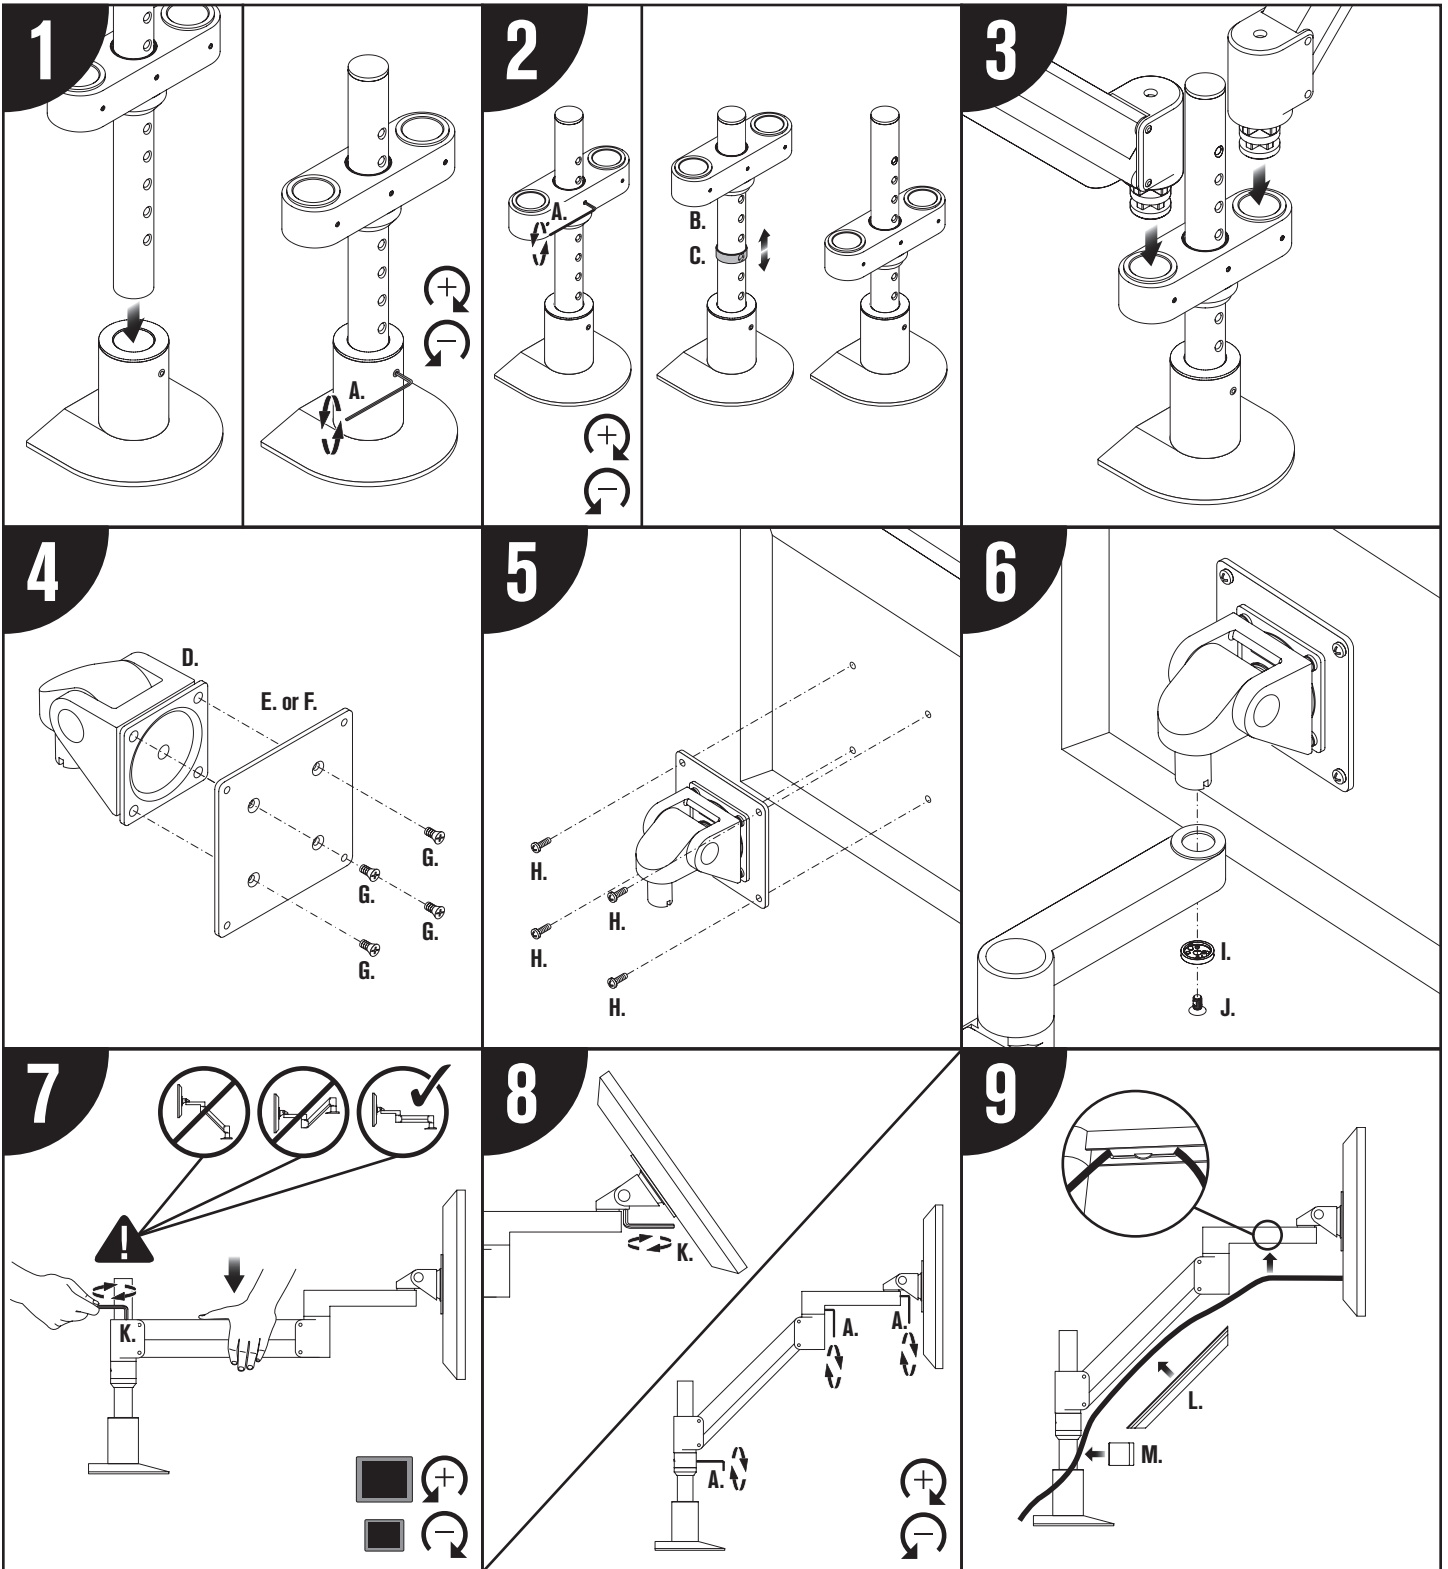

Model 9198-2/Model 9198-4 Installation Instructions

www.LCDarms.com | 800.524.2744

Model 9198-2/Model 9198-4 Parts List

www.LCDarms.com | 800.524.2744

ITEM	DESCRIPTION / PART NO.	QUANTITY	
		Model# 9198-2	Model# 9198-4
A. 	3/32" (2.388mm) Allen Wrench 700146	1	1
C. 	Pole Snap Inside Grip DX4450	1	1
D. 	Sloped Tilter 405397	2	4
E. 	75mm VESA Adapter Plate 7VESA75	2	4
F. 	100mm VESA Adapter Plate 7VESA100	2	4
G. 	10-32 x 3/8" (9.525mm) Phillips Flat Head Screw 702281	2 (4-pack)	4 (4-pack)
H. 	M4-12 Phillips Pan Head Screw 702096	8	16
I. 	Dog Washer 105189	2	4
J. 	10-32 x 3/8" (9.525mm) FPhMS with Lock Patch 705198	2	4
K. 	7/32" (5.563mm) Allen Wrench 701127	1	1
L. 	Cable Cap 102043-9.5A	2	4
M. 	Double Cable Clip 702506 (black) 702591 (silver)	1	2

FLEXmount™ (Model 8318) Installation Instructions

www.LCDarms.com | 800.524.2744

Desk Clamp

Thru-Desk

Reverse Wall Mount

Grommet Hole

Side Bolt

800.524.2744
www.LCDarms.com

FLEXmount™ (Model 8318)

Parts List

www.LCDarms.com | 800.524.2744

ITEM	DESCRIPTION / PART NO.	QUANTITY
A.	 <p>Mount Column 407602</p>	1
B.	 <p>Base Plate 8321</p>	1
C.	 <p>Large "L" Bracket 702828</p>	1
D.	 <p>Small "L" Bracket 701116</p>	1
E.	 <p>3" (76.2mm) x 3/4" (19.05mm) x 1/4" (6.35mm) Rectangular Spacer 701544</p>	1
F.	 <p>3/8-16 x 1-1/4" Flat Socket Cap Screw 701855</p>	1
G.	 <p>3/8-16 x 7/8" (22.225mm) Flat Socket Cap Screw 701799</p>	1
H.	 <p>3/8-16 Nylon Stop Nut 701418</p>	1
I.	 <p>3/8-16 x 2-1/2" (63.5mm) Hex Head Bolt 700268</p>	1
J.	 <p>1/2-13 x 3" (76.2mm) Socket Set Screw 701126</p>	1