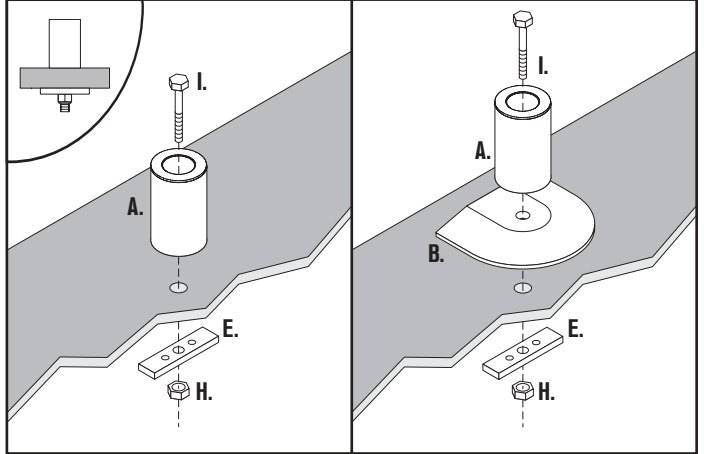

Model 9198-2/Model 9198-4 Installation Instructions

www.LCDarms.com | 800.524.2744

Model 9198-2/Model 9198-4 Parts List

www.LCDarms.com | 800.524.2744

ITEM	DESCRIPTION / PART NO.	QUANTITY	
		Model# 9198-2	Model# 9198-4
A. 	3/32" (2.388mm) Allen Wrench 700146	1	1
C. 	Pole Snap Inside Grip DX4450	1	1
D. 	Sloped Tilter 405397	2	4
E. 	75mm VESA Adapter Plate 7VESA75	2	4
F. 	100mm VESA Adapter Plate 7VESA100	2	4
G. 	10-32 x 3/8" (9.525mm) Phillips Flat Head Screw 702281	2 (4-pack)	4 (4-pack)
H. 	M4-12 Phillips Pan Head Screw 702096	8	16
I. 	Dog Washer 105189	2	4
J. 	10-32 x 3/8" (9.525mm) FPhMS with Lock Patch 705198	2	4
K. 	7/32" (5.563mm) Allen Wrench 701127	1	1
L. 	Cable Cap 102043-9.5A	2	4
M. 	Double Cable Clip 702506 (black) 702591 (silver)	1	2

FLEXmount™ (Model 8318) Installation Instructions

www.LCDarms.com | 800.524.2744

Desk Clamp

Thru-Desk

Reverse Wall Mount

Grommet Hole

Side Bolt

800.524.2744
www.LCDarms.com

FLEXmount™ (Model 8318)

Parts List

www.LCDarms.com | 800.524.2744

ITEM	DESCRIPTION / PART NO.	QUANTITY
A.	 <p>Mount Column 407602</p>	1
B.	 <p>Base Plate 8321</p>	1
C.	 <p>Large "L" Bracket 702828</p>	1
D.	 <p>Small "L" Bracket 701116</p>	1
E.	 <p>3" (76.2mm) x 3/4" (19.05mm) x 1/4" (6.35mm) Rectangular Spacer 701544</p>	1
F.	 <p>3/8-16 x 1-1/4" Flat Socket Cap Screw 701855</p>	1
G.	 <p>3/8-16 x 7/8" (22.225mm) Flat Socket Cap Screw 701799</p>	1
H.	 <p>3/8-16 Nylon Stop Nut 701418</p>	1
I.	 <p>3/8-16 x 2-1/2" (63.5mm) Hex Head Bolt 700268</p>	1
J.	 <p>1/2-13 x 3" (76.2mm) Socket Set Screw 701126</p>	1