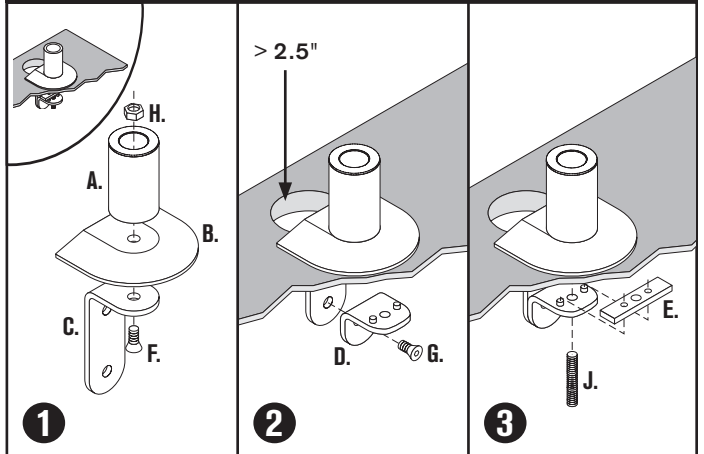

Model 9198-2/Model 9198-4 Installation Instructions

www.LCDarms.com | 800.524.2744

Model 9198-2/Model 9198-4 Parts List

www.LCDarms.com | 800.524.2744

ITEM	DESCRIPTION / PART NO.	QUANTITY	
		Model# 9198-2	Model# 9198-4
A. 	3/32" (2.388mm) Allen Wrench 700146	1	1
C. 	Pole Snap Inside Grip DX4450	1	1
D. 	Sloped Tilter 405397	2	4
E. 	75mm VESA Adapter Plate 7VESA75	2	4
F. 	100mm VESA Adapter Plate 7VESA100	2	4
G. 	10-32 x 3/8" (9.525mm) Phillips Flat Head Screw 702281	2 (4-pack)	4 (4-pack)
H. 	M4-12 Phillips Pan Head Screw 702096	8	16
I. 	Dog Washer 105189	2	4
J. 	10-32 x 3/8" (9.525mm) FPhMS with Lock Patch 705198	2	4
K. 	7/32" (5.563mm) Allen Wrench 701127	1	1
L. 	Cable Cap 102043-9.5A	2	4
M. 	Double Cable Clip 702506 (black) 702591 (silver)	1	2

FLEXmount™ (Model 8318) Installation Instructions

www.LCDarms.com | 800.524.2744

Desk Clamp

Thru-Desk

Reverse Wall Mount

Grommet Hole

Side Bolt

800.524.2744
www.LCDarms.com

FLEXmount™ (Model 8318)

Parts List

www.LCDarms.com | 800.524.2744

ITEM	DESCRIPTION / PART NO.	QUANTITY
A.	 <p>Mount Column 407602</p>	1
B.	 <p>Base Plate 8321</p>	1
C.	 <p>Large "L" Bracket 702828</p>	1
D.	 <p>Small "L" Bracket 701116</p>	1
E.	 <p>3" (76.2mm) x 3/4" (19.05mm) x 1/4" (6.35mm) Rectangular Spacer 701544</p>	1
F.	 <p>3/8-16 x 1-1/4" Flat Socket Cap Screw 701855</p>	1
G.	 <p>3/8-16 x 7/8" (22.225mm) Flat Socket Cap Screw 701799</p>	1
H.	 <p>3/8-16 Nylon Stop Nut 701418</p>	1
I.	 <p>3/8-16 x 2-1/2" (63.5mm) Hex Head Bolt 700268</p>	1
J.	 <p>1/2-13 x 3" (76.2mm) Socket Set Screw 701126</p>	1