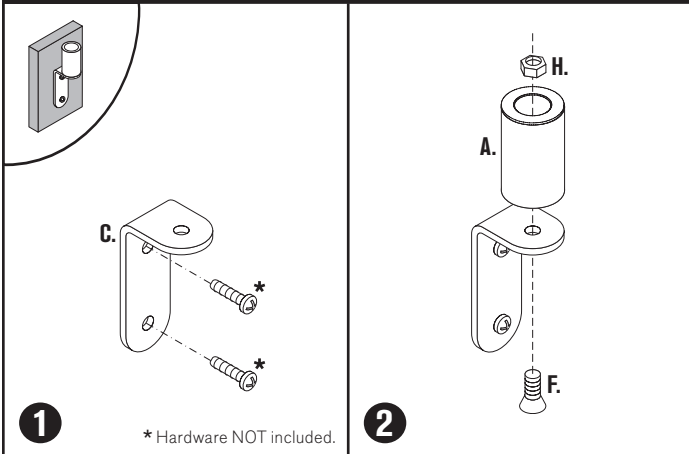

Model 9198-2/Model 9198-4 Installation Instructions

www.LCDarms.com | 800.524.2744

Model 9198-2/Model 9198-4 Parts List

www.LCDarms.com | 800.524.2744

ITEM	DESCRIPTION / PART NO.	QUANTITY	
		Model# 9198-2	Model# 9198-4
A. 	3/32" (2.388mm) Allen Wrench 700146	1	1
C. 	Pole Snap Inside Grip DX4450	1	1
D. 	Sloped Tilter 405397	2	4
E. 	75mm VESA Adapter Plate 7VESA75	2	4
F. 	100mm VESA Adapter Plate 7VESA100	2	4
G. 	10-32 x 3/8" (9.525mm) Phillips Flat Head Screw 702281	2 (4-pack)	4 (4-pack)
H. 	M4-12 Phillips Pan Head Screw 702096	8	16
I. 	Dog Washer 105189	2	4
J. 	10-32 x 3/8" (9.525mm) FPhMS with Lock Patch 705198	2	4
K. 	7/32" (5.563mm) Allen Wrench 701127	1	1
L. 	Cable Cap 102043-9.5A	2	4
M. 	Double Cable Clip 702506 (black) 702591 (silver)	1	2

FLEXmount™ (Model 8318) Installation Instructions

www.LCDarms.com | 800.524.2744

Desk Clamp

Thru-Desk

Reverse Wall Mount

Grommet Hole

Side Bolt

800.524.2744
www.LCDarms.com

FLEXmount™ (Model 8318)

Parts List

www.LCDarms.com | 800.524.2744

ITEM	DESCRIPTION / PART NO.	QUANTITY
A.	 <p>Mount Column 407602</p>	1
B.	 <p>Base Plate 8321</p>	1
C.	 <p>Large "L" Bracket 702828</p>	1
D.	 <p>Small "L" Bracket 701116</p>	1
E.	 <p>3" (76.2mm) x 3/4" (19.05mm) x 1/4" (6.35mm) Rectangular Spacer 701544</p>	1
F.	 <p>3/8-16 x 1-1/4" Flat Socket Cap Screw 701855</p>	1
G.	 <p>3/8-16 x 7/8" (22.225mm) Flat Socket Cap Screw 701799</p>	1
H.	 <p>3/8-16 Nylon Stop Nut 701418</p>	1
I.	 <p>3/8-16 x 2-1/2" (63.5mm) Hex Head Bolt 700268</p>	1
J.	 <p>1/2-13 x 3" (76.2mm) Socket Set Screw 701126</p>	1