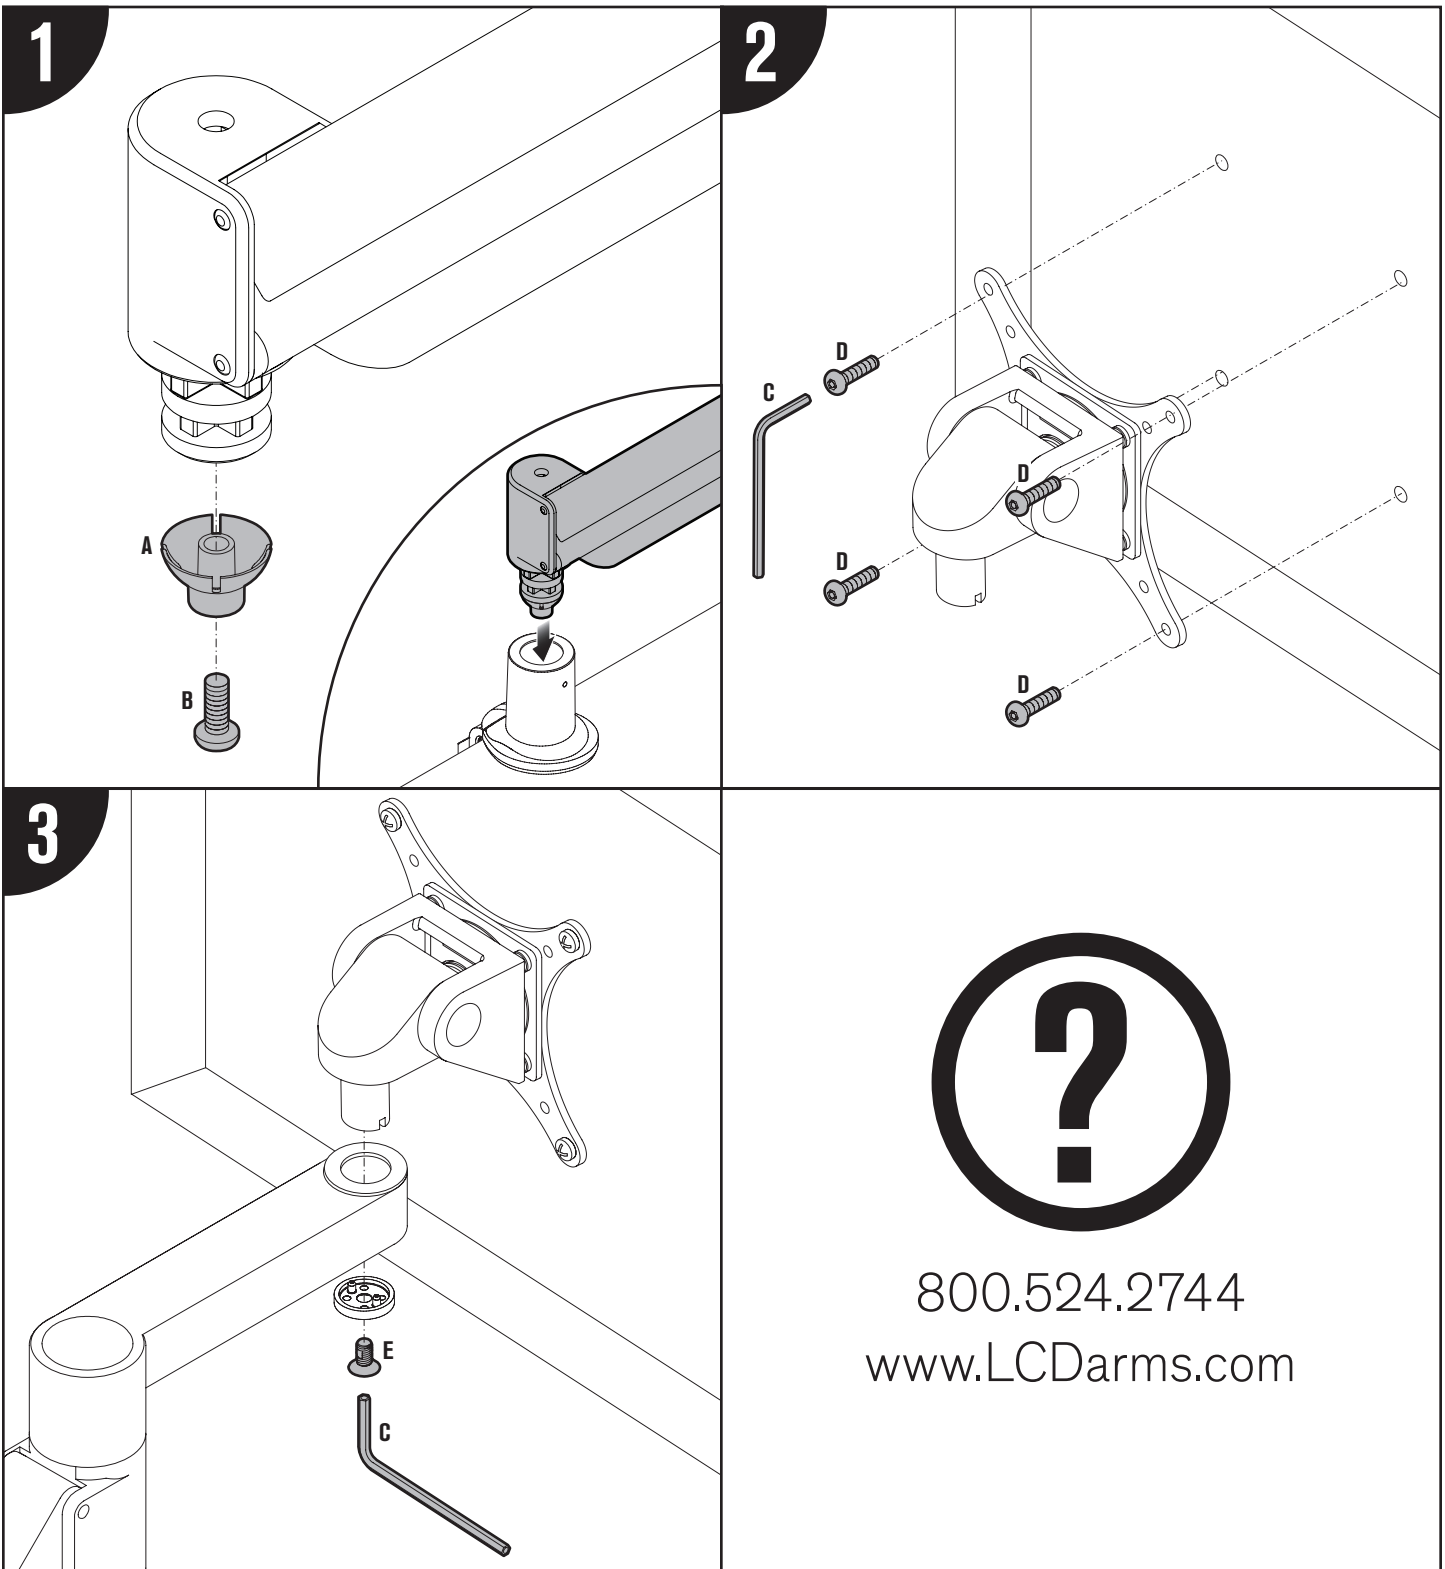

# Model 7617 | 7Flex® Security Kit Installation Instructions

www.LCDarms.com | 800.524.2744

800.524.2744  
www.LCDarms.com

# Model 7617 | 7Flex® Security Kit

## Parts List

www.LCDarms.com | 800.524.2744

ITEM	DESCRIPTION / PART NO.	QUANTITY
<b>A</b> 	<b>Security Retainer</b> 105270	<b>1</b>
<b>B</b> 	<b>M6 x 18mm Phillips Pan Head Screw</b> 105304	<b>1</b>
<b>C</b> 	<b>1/8" Pin in Hex Key</b> 106388	<b>1</b>
<b>D</b> 	<b>M4 x 12mm Pin Hex Screws</b> 701879	<b>4</b>
<b>E</b> 	<b>10-32 x 3/8 Pin in Hex Flat Head Screw</b> 106370	<b>1</b>