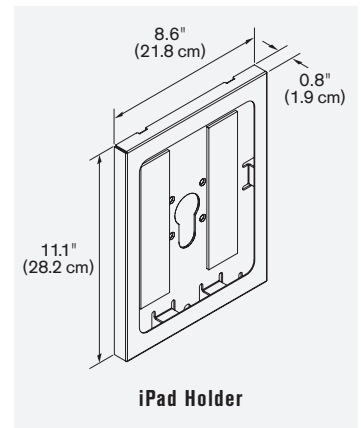

Model 7000-8424

Specifications

CAPABILITIES

- Vertical range** 16" (+/- 8" from horizontal)
- Horizontal range** 24.8"
- Rotation** 360 degrees at three joints
- Monitor tilt** 200 degrees
- Monitor pivot** Landscape to portrait
- Monitor compatibility** VESA® 75mm and 100mm
- Cable management** Cables are concealed in arm
- Mounting options** FLEXmount™, Slatwall, Wall, Thru-Desk