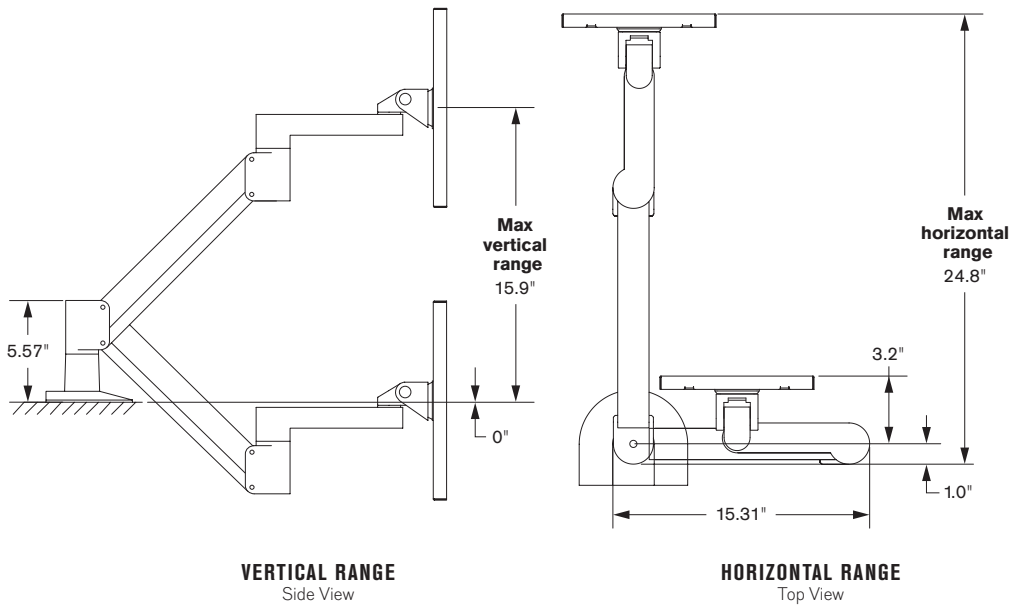

Model 7000-8424

Specifications

CAPABILITIES

- Vertical range** 16" (+/- 8" from horizontal)
- Horizontal range** 24.8"
- Rotation** 360 degrees at three joints
- Monitor tilt** 200 degrees
- Monitor pivot** Landscape to portrait
- Monitor compatibility** VESA® 75mm and 100mm
- Cable management** Cables are concealed in arm
- Mounting options** FLEXmount™, Slatwall, Wall, Thru-Desk