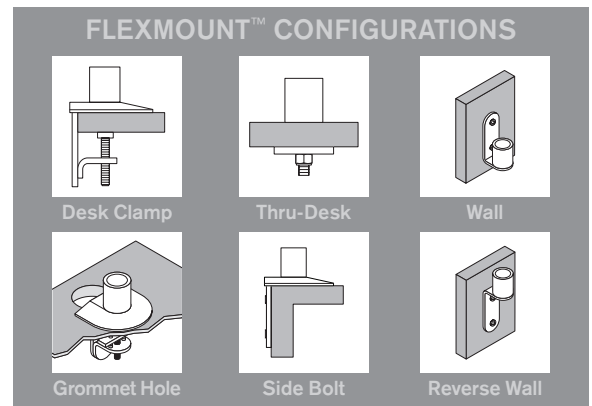

Model 7000-8424

Specifications

CAPABILITIES

- Vertical range** 16" (+/- 8" from horizontal)
- Horizontal range** 24.8"
- Rotation** 360 degrees at three joints
- Monitor tilt** 200 degrees
- Monitor pivot** Landscape to portrait
- Monitor compatibility** VESA® 75mm and 100mm
- Cable management** Cables are concealed in arm
- Mounting options** FLEXmount™, Slatwall, Wall, Thru-Desk