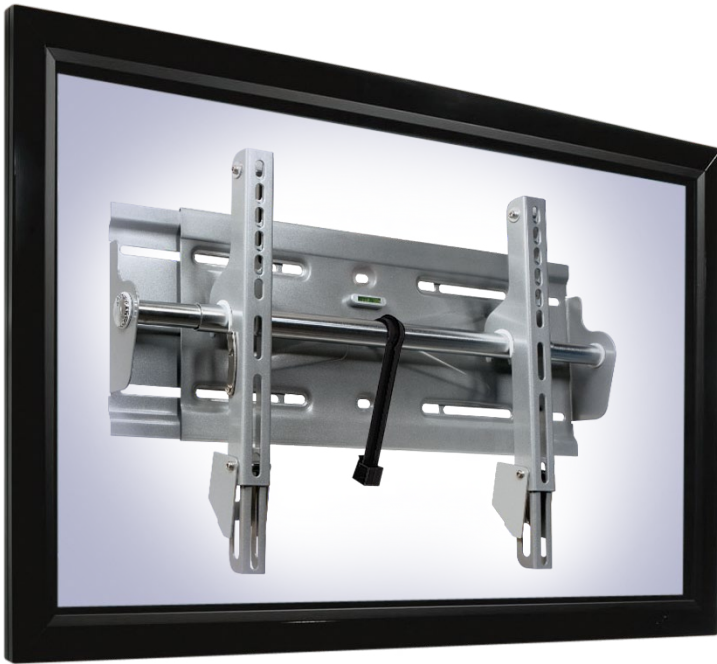

# Model 9194

Universal Expanding Wall Mount

**M**odel 9194 accommodates flat panel displays up to 198 lbs. This expandable mount tucks discretely out of view behind the display.

The wall mount allows the monitor to be tilted downwards up to -15 degrees for an improved viewing angle. An integrated level is included for fast and easy setup. The display may optionally be secured with a small padlock (not included).

Ideal for homes, conference rooms, stores, public areas, restaurants and more. Anywhere you need to mount a large-screen LCD or plasma monitor.

## FEATURES

- ▲ Expandable — accommodates flat panel displays up to 198 lbs.
- ▲ Adjust screen tilt by -15 degrees
- ▲ Low profile — mount concealed behind display
- ▲ Includes integrated level to ensure correct setup
- ▲ Security option — accommodates padlock to secure display
- ▲ Includes cable manager
- ▲ Mounts to drywall (studs) or concrete surfaces

Expandable arms and crossbar accommodates a wide range of screen sizes

Integrated level

Security option (padlock not included)