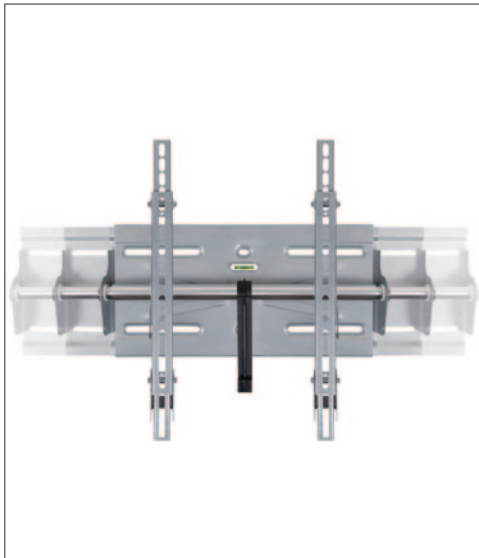

# Model 9194

Universal Expanding Wall Mount

**M**odel 9194 accommodates flat panel displays up to 198 lbs. This expandable mount tucks discretely out of view behind the display.

The wall mount allows the monitor to be tilted downwards up to -15 degrees for an improved viewing angle. An integrated level is included for fast and easy setup. The display may optionally be secured with a small padlock (not included).

Ideal for homes, conference rooms, stores, public areas, restaurants and more. Anywhere you need to mount a large-screen LCD or plasma monitor.

## FEATURES

- ▲ Expandable — accommodates flat panel displays up to 198 lbs.
- ▲ Adjust screen tilt by -15 degrees
- ▲ Low profile — mount concealed behind display
- ▲ Includes integrated level to ensure correct setup
- ▲ Security option — accommodates padlock to secure display
- ▲ Includes cable manager
- ▲ Mounts to drywall (studs) or concrete surfaces

Expandable arms and crossbar accommodates a wide range of screen sizes

Integrated level

Security option (padlock not included)