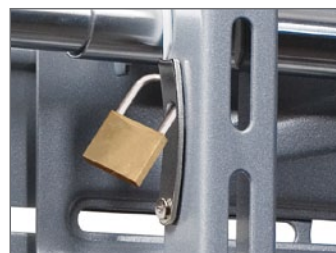

# Model 9194

Universal Expanding Wall Mount

**M**odel 9194 accommodates flat panel displays up to 198 lbs. This expandable mount tucks discretely out of view behind the display.

The wall mount allows the monitor to be tilted downwards up to -15 degrees for an improved viewing angle. An integrated level is included for fast and easy setup. The display may optionally be secured with a small padlock (not included).

Ideal for homes, conference rooms, stores, public areas, restaurants and more. Anywhere you need to mount a large-screen LCD or plasma monitor.

## FEATURES

- ▲ Expandable — accommodates flat panel displays up to 198 lbs.
- ▲ Adjust screen tilt by -15 degrees
- ▲ Low profile — mount concealed behind display
- ▲ Includes integrated level to ensure correct setup
- ▲ Security option — accommodates padlock to secure display
- ▲ Includes cable manager
- ▲ Mounts to drywall (studs) or concrete surfaces

Expandable arms and crossbar accommodates a wide range of screen sizes

Integrated level

Security option (padlock not included)