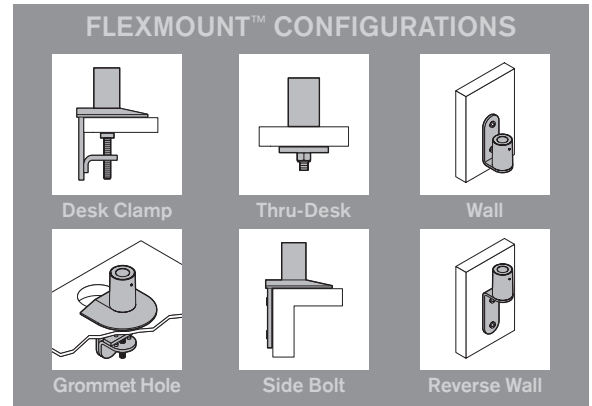

Phone: 800.524.2744 | Fax: 610.253.9521 | E-mail: sales@LCDarms.com | Web: www.LCDarms.com