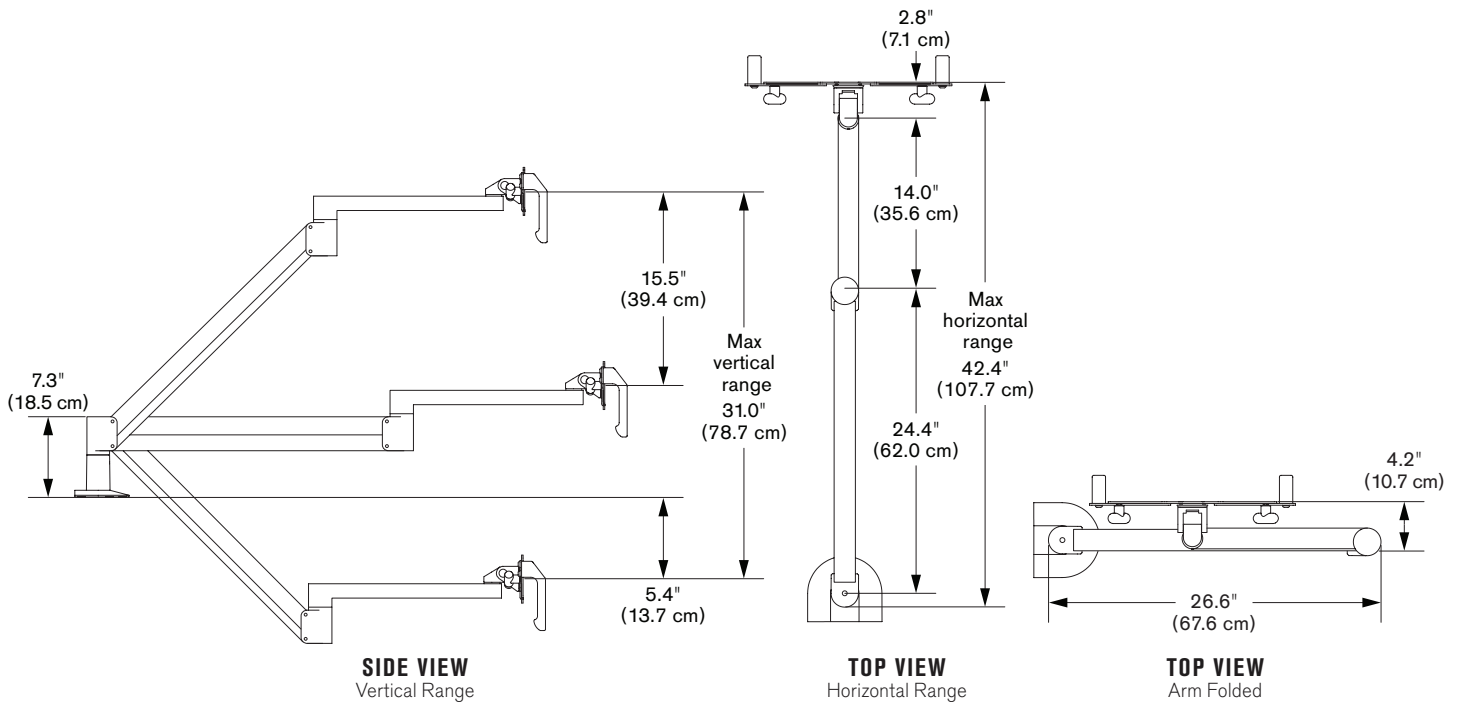

Model 7616-14

Specifications

CAPABILITIES

- **Vertical range** ..... 31" (78.7 cm), +/- 15.5" (39.4 cm) from horizontal
- **Horizontal range** ..... 42.4" (107.7 cm)
- **Rotation** ..... 360 degrees at three joints
- **Monitor tilt** ..... 200 degrees
- **Monitor pivot** ..... Landscape to portrait
- **Monitor compatibility** ..... VESA® 75mm and 100mm
- **Cable management** ..... Cables are routed entirely within arm
- **Mounting options** ..... FLEXmount™, Wall, Thru-Desk
- **Monitor weight/model number** ..... 0.0 - 4.0 lbs (0.0 - 1.8 kg) / 7616-14-1000
  0.0 - 10.6 lbs (0.0 - 4.8 kg) / 7616-14-1500
  1.2 - 19.2 lbs (0.5 - 8.7 kg) / 7616-14-2000