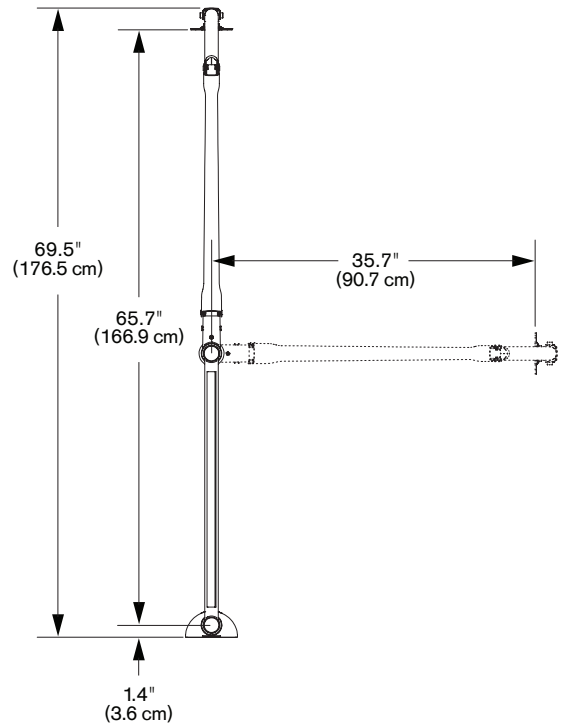

Model 9450

Specifications

VERTICAL RANGE
Side View

HORIZONTAL RANGE
Top View

CAPABILITIES

Vertical range	27.0" (68.6 cm)
Horizontal range	65.7" (166.9 cm)
Monitor tilt	up to 60 degrees
Monitor rotation	340 degrees
Monitor compatibility	VESA® 75mm and 100mm
Cable management	Cables are concealed in arm
Monitor weight	2 - 22 lbs (0.9 - 10.0 kg)