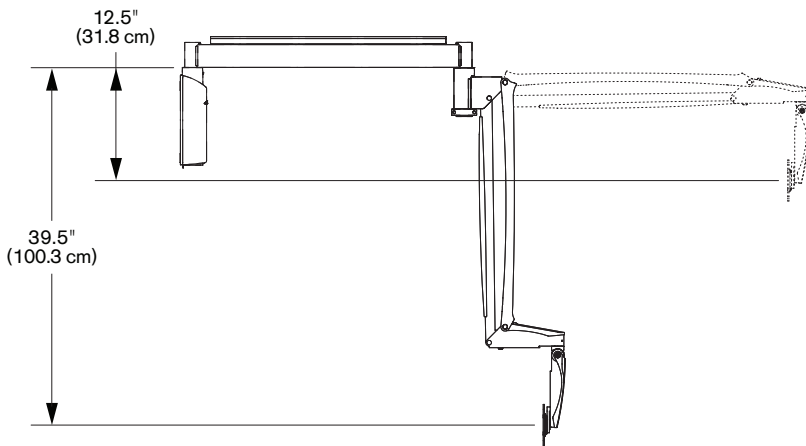

Model 9450

Specifications

VERTICAL RANGE
Side View

HORIZONTAL RANGE
Top View

CAPABILITIES

Vertical range	27.0" (68.6 cm)
Horizontal range	65.7" (166.9 cm)
Monitor tilt	up to 60 degrees
Monitor rotation	340 degrees
Monitor compatibility	VESA® 75mm and 100mm
Cable management	Cables are concealed in arm
Monitor weight	2 - 22 lbs (0.9 - 10.0 kg)