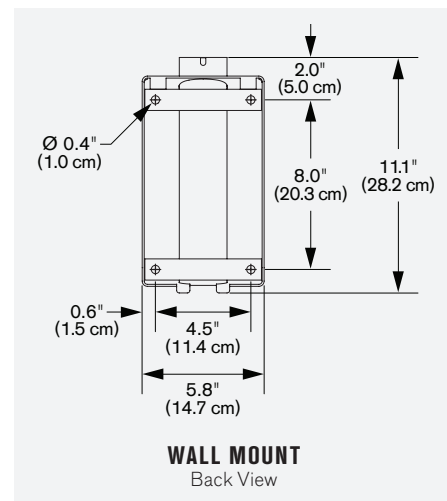

Model 9450

Specifications

VERTICAL RANGE
Side View

HORIZONTAL RANGE
Top View

CAPABILITIES

Vertical range	27.0" (68.6 cm)
Horizontal range	65.7" (166.9 cm)
Monitor tilt	up to 60 degrees
Monitor rotation	340 degrees
Monitor compatibility	VESA® 75mm and 100mm
Cable management	Cables are concealed in arm
Monitor weight	2 - 22 lbs (0.9 - 10.0 kg)