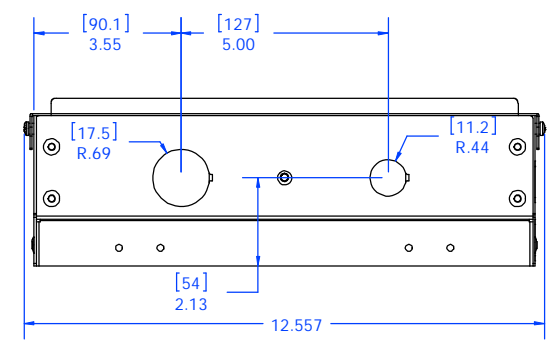

B

B

A

A

CHIEF MANUFACTURING INC.
MOUNT ORDER NUMBER IS CMA-472
PHONE: 1-800-582-6480

THE INFORMATION AND DESIGNS CONTAINED IN THIS DRAWING ARE CONFIDENTIAL AND THE PROPRIETARY PROPERTY OF CHIEF MFG., INC. NEITHER THIS DESIGN NOR ANY INFORMATION CONTAINED IN THIS DRAWING MAY BE REPRODUCED OR DISCLOSED TO OTHERS WITHOUT THE EXPRESS WRITTEN CONSENT OF CHIEF MFG., INC.

CHIEF MANUFACTURING, INC.
8401 EAGLE CREEK PKWY STE. 700, SAVAGE, MN 55378
1.800.582.6480 • FAX 1.877.894.6918

TITLE

CMA-472

1 2 3 4 5 6 7 8