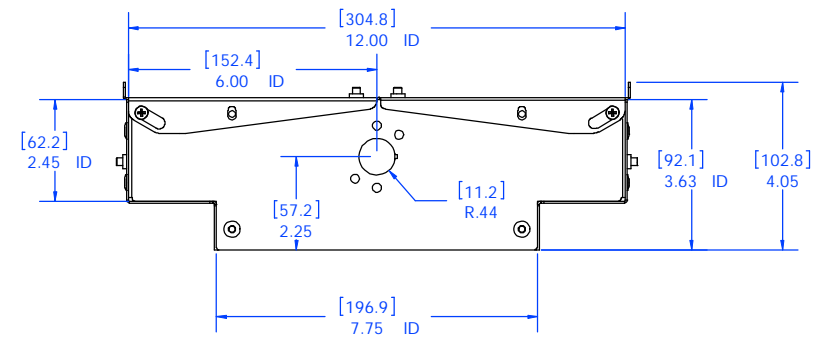

B

B

A

A

CHIEF MANUFACTURING INC.
MOUNT ORDER NUMBER IS CMA-472
PHONE: 1-800-582-6480

THE INFORMATION AND DESIGNS CONTAINED IN THIS DRAWING ARE CONFIDENTIAL AND THE PROPRIETARY PROPERTY OF CHIEF MFG., INC. NEITHER THIS DESIGN NOR ANY INFORMATION CONTAINED IN THIS DRAWING MAY BE REPRODUCED OR DISCLOSED TO OTHERS WITHOUT THE EXPRESS WRITTEN CONSENT OF CHIEF MFG., INC.

CHIEF MANUFACTURING, INC.
8401 EAGLE CREEK PKWY STE. 700, SAVAGE, MN 55378
1.800.582.6480 • FAX 1.877.894.6918

TITLE

CMA-472

1 2 3 4 5 6 7 8