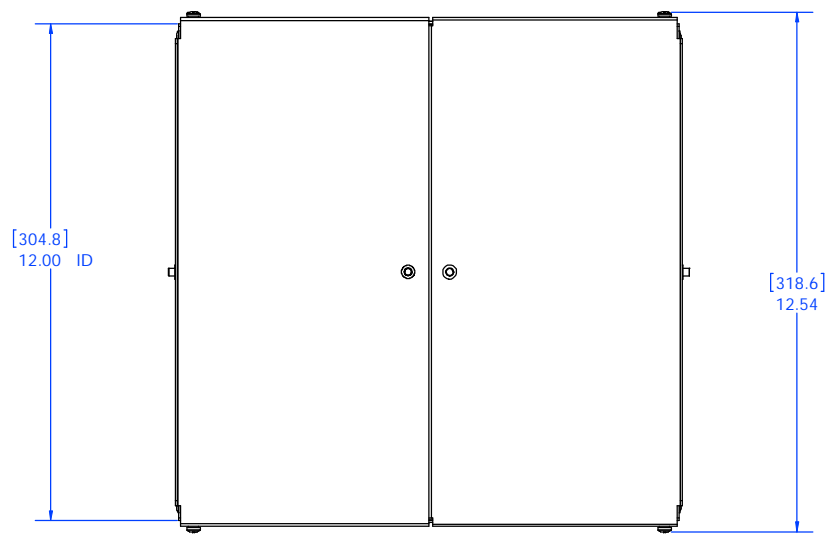

1 2 3 4 5 6 7 8

D

D

C

C