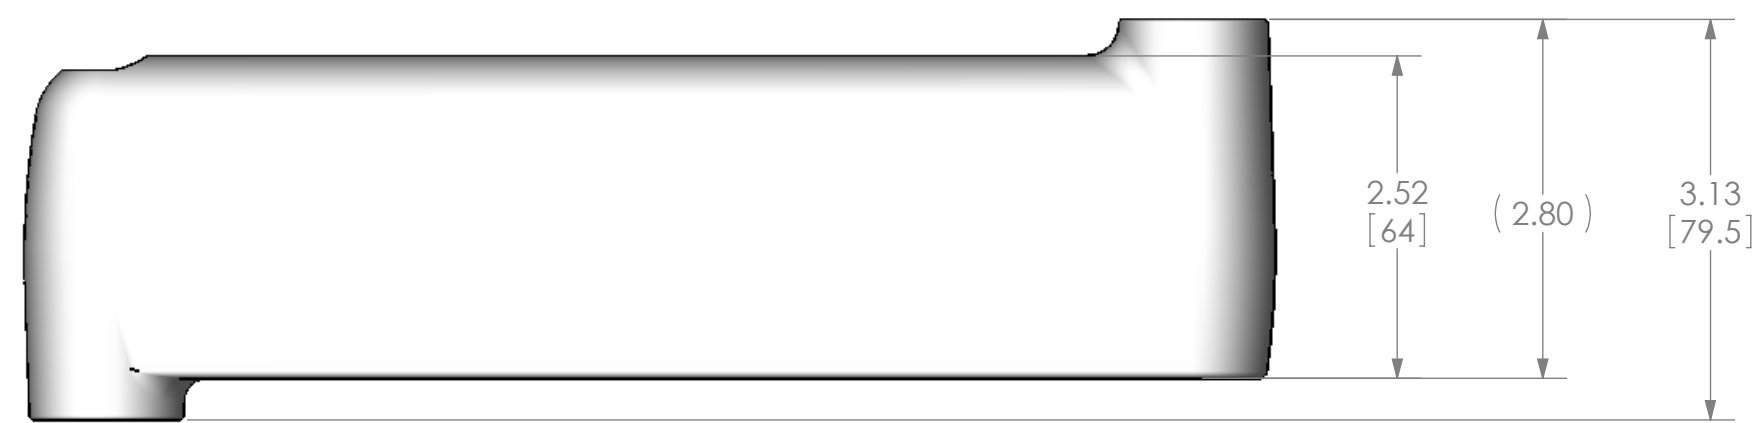

MAC-1003

CHIEF MANUFACTURING INC.
MOUNT ORDER NUMBER IS MAC1003
PHONE: 1-800-582-6480

SHEET SCALE = 1:4

THE INFORMATION AND DESIGNS CONTAINED
 IN THIS DRAWING ARE CONFIDENTIAL AND THE
 PROPRIETARY PROPERTY OF CHIEF MFG., INC.
 NEITHER THIS DESIGN NOR ANY INFORMATION
 CONTAINED IN THIS DRAWING MAY BE
 REPRODUCED OR DISCLOSED TO OTHERS
 WITHOUT THE EXPRESS WRITTEN CONSENT OF
 CHIEF MFG., INC.