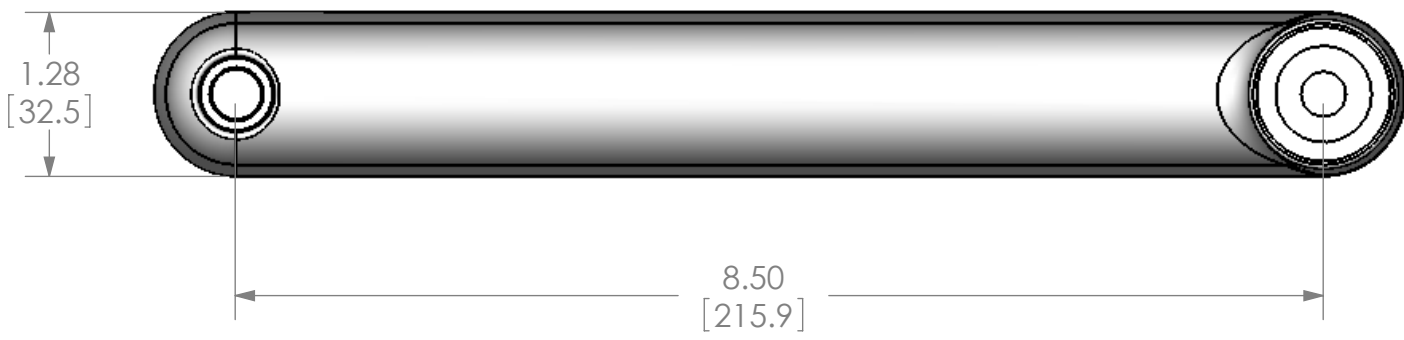

MAC-1003

CHIEF MANUFACTURING INC.
MOUNT ORDER NUMBER IS MAC1003
PHONE: 1-800-582-6480

SHEET SCALE = 1:4

THE INFORMATION AND DESIGNS CONTAINED
 IN THIS DRAWING ARE CONFIDENTIAL AND THE
 PROPRIETARY PROPERTY OF CHIEF MFG., INC.
 NEITHER THIS DESIGN NOR ANY INFORMATION
 CONTAINED IN THIS DRAWING MAY BE
 REPRODUCED OR DISCLOSED TO OTHERS
 WITHOUT THE EXPRESS WRITTEN CONSENT OF
 CHIEF MFG., INC.

8401 EAGLE CREEK PKY
 SUITE #700
 SAVAGE, MN 55378
 PHONE: 952-894-6280
 FAX: 877-894-6918

TITLE
CUSTOMER PRINT
MAC1003

SIZE DWG. NO.
B MAC1003