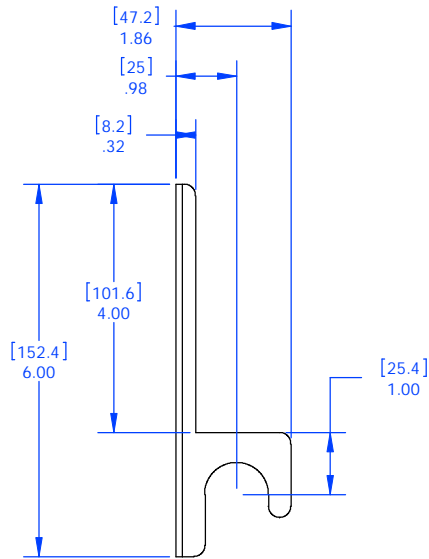

MOUNT AND ACCESSORIES
SOLD SEPARATELY

FCA100 CAN REST ON EITHER THE TOP
OR BOTTOM BAR

VELCRO TABS INCLUDED TO ATTACH
ACCESSORY TO BRACKETS

RESTS ON CROSSBARS
OF MOUNT

CHIEF MANUFACTURING INC.
MOUNT ORDER NUMBER IS FCA100
PHONE: 1-800-582-6480