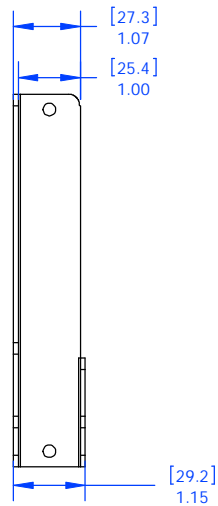

MOUNT AND ACCESSORIES
SOLD SEPARATELY

FCA100 CAN REST ON EITHER THE TOP
OR BOTTOM BAR

VELCRO TABS INCLUDED TO ATTACH
ACCESSORY TO BRACKETS

RESTS ON CROSSBARS
OF MOUNT

CHIEF MANUFACTURING INC.
MOUNT ORDER NUMBER IS FCA100
PHONE: 1-800-582-6480