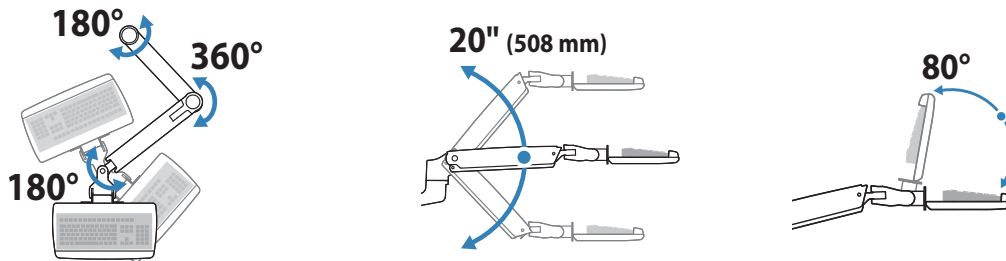

Ergotron® LX

Sit-Stand Wall Mount Keyboard Arm

Dimensional & Range of Motion Illustrations

Dimensions

Wall Mount Bracket

Weight Capacity

Range of Motion

© 2012 Ergotron, Inc. rev. 03/07/2012 DIM-LXSSkybd Content is subject to change without notification