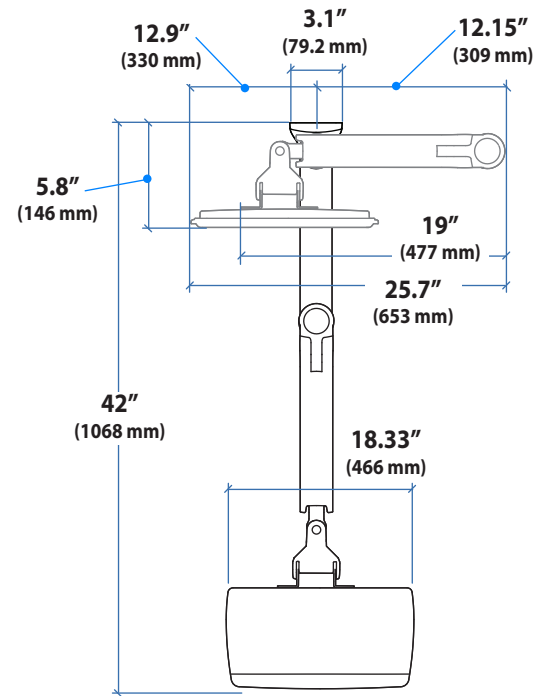

Ergotron® LX

Sit-Stand Wall Mount Keyboard Arm

Dimensional & Range of Motion Illustrations

Dimensions

Wall Mount Bracket

Weight Capacity

Range of Motion

© 2012 Ergotron, Inc. rev. 03/07/2012 DIM-LXSSkybd Content is subject to change without notification