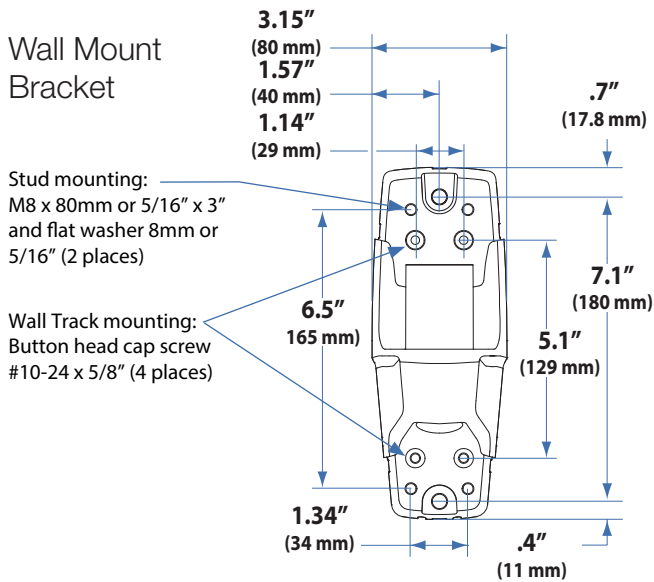

Ergotron® LX

Sit-Stand Wall Mount Keyboard Arm

Dimensional & Range of Motion Illustrations

Dimensions

Wall Mount Bracket

Weight Capacity

Range of Motion

© 2012 Ergotron, Inc. rev. 03/07/2012 DIM-LXSSkybd Content is subject to change without notification