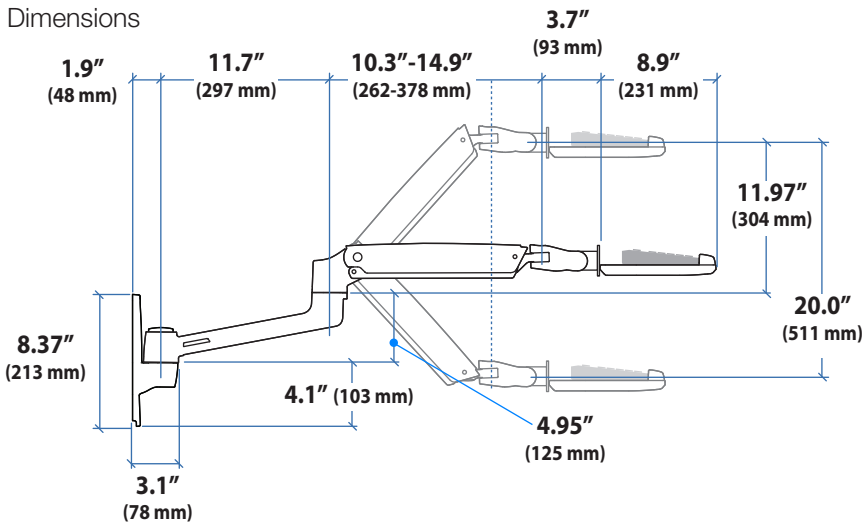

Ergotron® LX

Sit-Stand Wall Mount Keyboard Arm

Dimensional & Range of Motion Illustrations

Dimensions

Wall Mount Bracket

Weight Capacity

Range of Motion

© 2012 Ergotron, Inc. rev. 03/07/2012 DIM-LXSSkybd Content is subject to change without notification