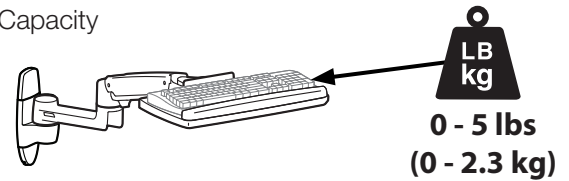

Ergotron® LX

Sit-Stand Wall Mount Keyboard Arm

Dimensional & Range of Motion Illustrations

Dimensions

Wall Mount Bracket

Weight Capacity

Range of Motion

© 2012 Ergotron, Inc. rev. 03/07/2012 DIM-LXSSkybd Content is subject to change without notification