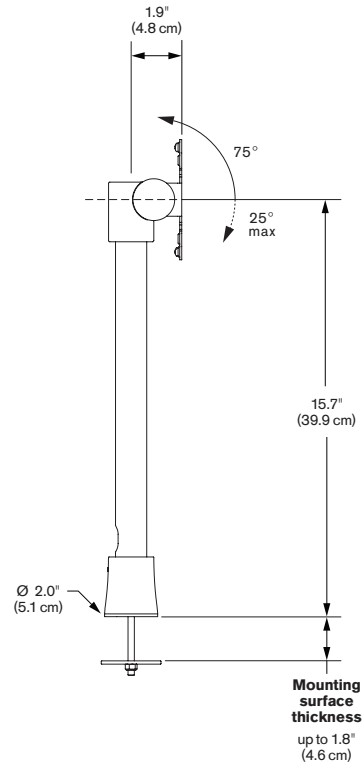

Model 9232

Specifications

9232-DC

9232-THRU

CAPABILITIES

- Monitor tilt 75° up, 25° down (max)
- Monitor compatibility VESA® 75mm and 100mm
- Cable management Cables clip to pole
- Monitor weight Supports up to 10 lbs (4.5 kg)