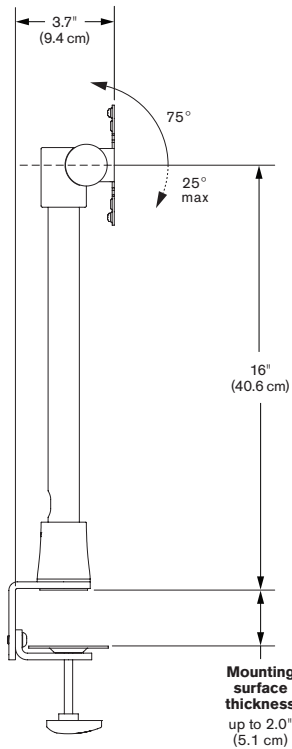

Model 9232

Specifications

9232-DC

9232-THRU

CAPABILITIES

- Monitor tilt 75° up, 25° down (max)
- Monitor compatibility VESA® 75mm and 100mm
- Cable management Cables clip to pole
- Monitor weight Supports up to 10 lbs (4.5 kg)