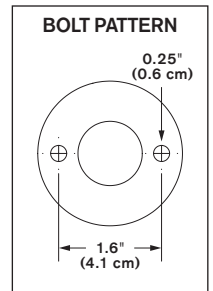

Model 9232

Specifications

9232-DC

9232-THRU

CAPABILITIES

- Monitor tilt 75° up, 25° down (max)
- Monitor compatibility VESA® 75mm and 100mm
- Cable management Cables clip to pole
- Monitor weight Supports up to 10 lbs (4.5 kg)