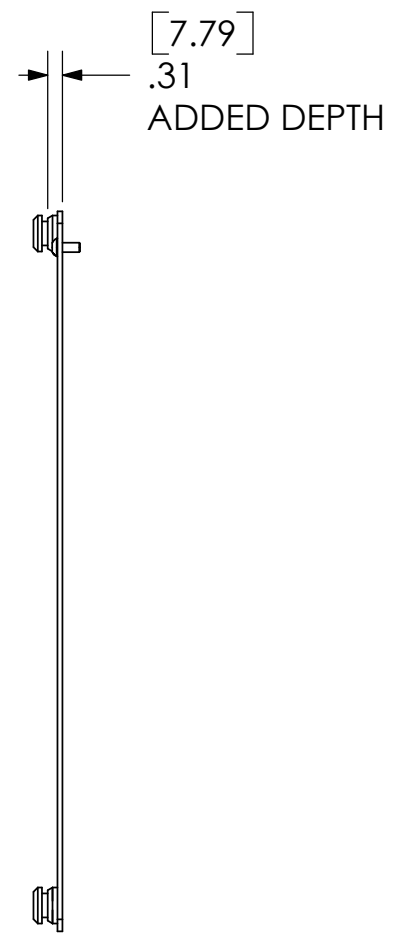

1 2 3 4 5 6 7 8

PSB-2021

D  
C  
B  
A

D  
C  
B  
A

MOUNTING BUTTONS FIT INTO  
TEARDROP SLOTS ON MOUNT

**CHIEF MANUFACTURING INC.**  
**MOUNT ORDER NUMBER IS PSB-2021**  
**PHONE: 1-800-582-6480**

**THE INFORMATION AND DESIGNS CONTAINED  
 IN THIS DRAWING ARE CONFIDENTIAL AND THE  
 PROPRIETARY PROPERTY OF CHIEF MFG., INC.  
 NEITHER THIS DESIGN NOR ANY INFORMATION  
 CONTAINED IN THIS DRAWING MAY BE  
 REPRODUCED OR DISCLOSED TO OTHERS  
 WITHOUT THE EXPRESS WRITTEN CONSENT OF  
 CHIEF MFG., INC.**

**CHIEF** MANUFACTURING, INC.  
 8401 EAGLE CREEK PKWY STE. 700, SAVAGE, MN 55378  
 1.800.582.6480 \* FAX 1.877.894.6918

TITLE  
**CUSTOMER PRINT  
 PSB-2021**

SIZE DWG. NO.  
**B PSB-2021**

1 1 2 3 4 5 6 7 8