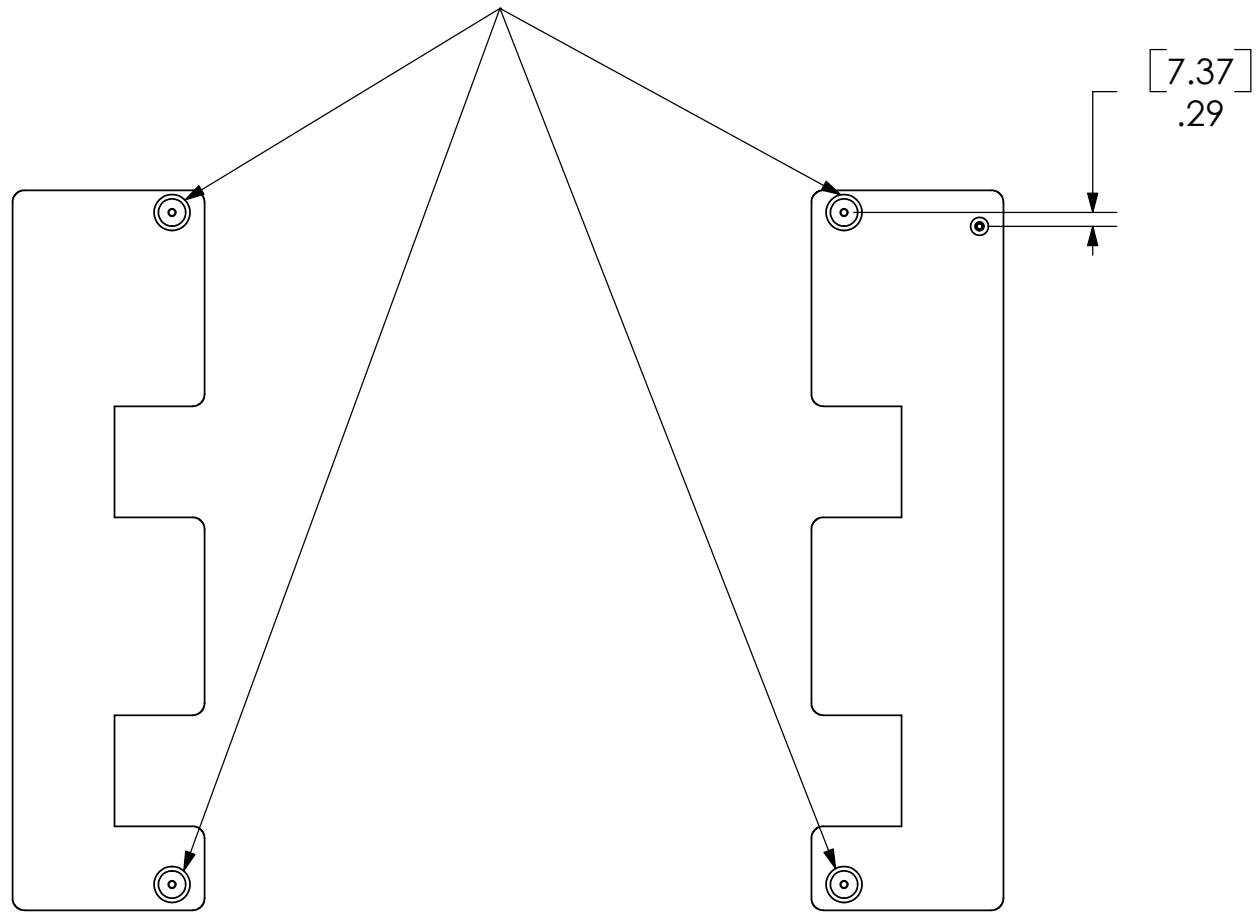

1 2 3 4 5 6 7 8

PSB-2021

D  
C  
B  
A

D  
C  
B  
A

MOUNTING BUTTONS FIT INTO  
TEARDROP SLOTS ON MOUNT

**CHIEF MANUFACTURING INC.**  
**MOUNT ORDER NUMBER IS PSB-2021**  
**PHONE: 1-800-582-6480**

**THE INFORMATION AND DESIGNS CONTAINED  
 IN THIS DRAWING ARE CONFIDENTIAL AND THE  
 PROPRIETARY PROPERTY OF CHIEF MFG., INC.  
 NEITHER THIS DESIGN NOR ANY INFORMATION  
 CONTAINED IN THIS DRAWING MAY BE  
 REPRODUCED OR DISCLOSED TO OTHERS  
 WITHOUT THE EXPRESS WRITTEN CONSENT OF  
 CHIEF MFG., INC.**

**CHIEF** MANUFACTURING, INC.  
 8401 EAGLE CREEK PKWY STE. 700, SAVAGE, MN 55378  
 1.800.582.6480 \* FAX 1.877.894.6918

TITLE  
**CUSTOMER PRINT  
 PSB-2021**

SIZE DWG. NO.  
**B PSB-2021**

1 1 2 3 4 5 6 7 8