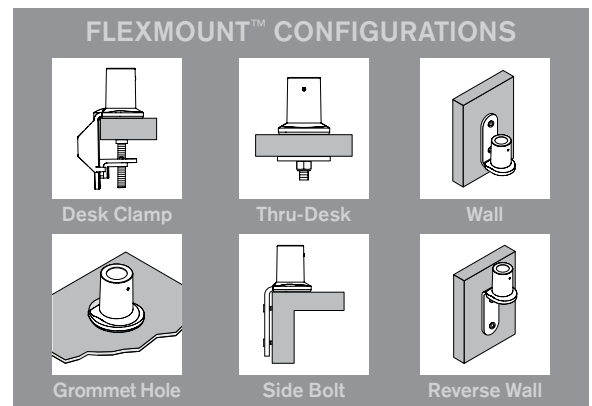

7Flex®

Specifications

CAPABILITIES

- Vertical range** +/- 8" (20.3 cm) from horizontal
- Horizontal range** 24" (61.0 cm)
- Rotation** 360 degrees at three joints
- Monitor tilt** 200 degrees
- Monitor pivot** Landscape to portrait
- Monitor compatibility** VESA® 75mm and 100mm
- Cable management** Cables are clipped beneath arm
- Mounting options** FLEXmount™, Wall, Thru-Desk
- Monitor weight/model number** 5 - 17 lbs (2.3 - 7.7 kg) / 7Flex-104i

OPTIONAL ACCESSORIES

MOUNTS
Wall (8325) and thru-desk (8312).

EXTENDER TUBES
Raise the height of your arm.
2" (8171-2) and 6" (8171-6) extensions available.

HANDLE SET
Provides convenient handles to reposition monitor (8409).