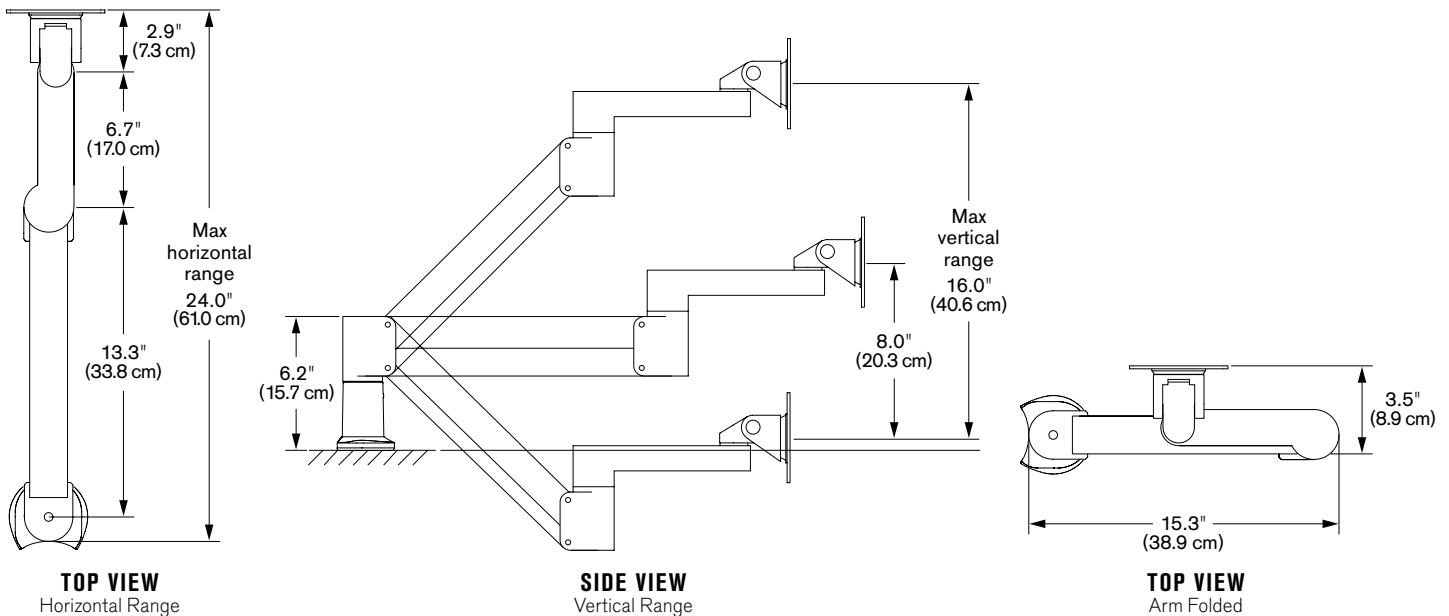

7Flex®

Specifications

CAPABILITIES

- Vertical range** +/- 8" (20.3 cm) from horizontal
- Horizontal range** 24" (61.0 cm)
- Rotation** 360 degrees at three joints
- Monitor tilt** 200 degrees
- Monitor pivot** Landscape to portrait
- Monitor compatibility** VESA® 75mm and 100mm
- Cable management** Cables are clipped beneath arm
- Mounting options** FLEXmount™, Wall, Thru-Desk
- Monitor weight/model number** 5 - 17 lbs (2.3 - 7.7 kg) / 7Flex-104i

OPTIONAL ACCESSORIES

MOUNTS
Wall (8325) and thru-desk (8312).

EXTENDER TUBES
Raise the height of your arm.
2" (8171-2) and 6" (8171-6) extensions available.

HANDLE SET
Provides convenient handles to reposition monitor (8409).