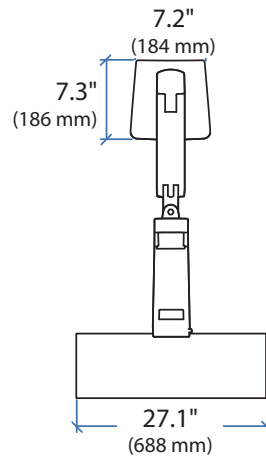

ergotron®

Dimensional Illustrations

WorkFit™-A

Single LCD Mount, LD with Worksurface

Dimensions

Dimensional Illustrations

WorkFit™-A

Single LCD Mount, LD with Worksurface

Dimensions

Desk Thickness:
0.78"-2.6" (20-66mm)

WorkFit™-A Single LCD Mount, LD with Worksurface

Range of Motion

Weight Capacity