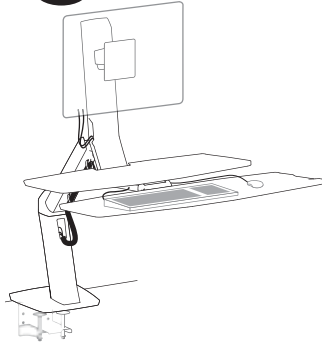

ergotron®

Dimensional Illustrations

WorkFit™-A

Single LCD Mount, LD with Worksurface

Dimensions

Dimensional Illustrations

WorkFit™-A

Single LCD Mount, LD with Worksurface

Dimensions

Desk Thickness:
0.78"-2.6" (20-66mm)

WorkFit™-A Single LCD Mount, LD with Worksurface

Range of Motion

Weight Capacity