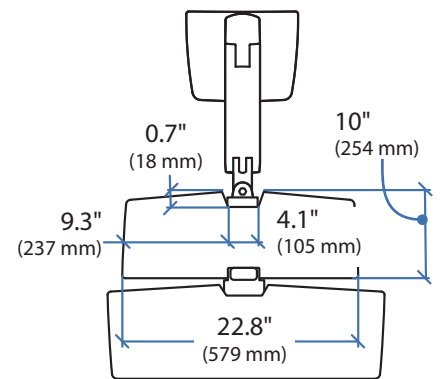

ergotron®

Dimensional Illustrations

WorkFit™-A

Single LCD Mount, LD with Worksurface

Dimensions

Dimensional Illustrations

WorkFit™-A

Single LCD Mount, LD with Worksurface

Dimensions

Desk Thickness:
0.78"-2.6" (20-66mm)

WorkFit™-A Single LCD Mount, LD with Worksurface

Range of Motion

Weight Capacity