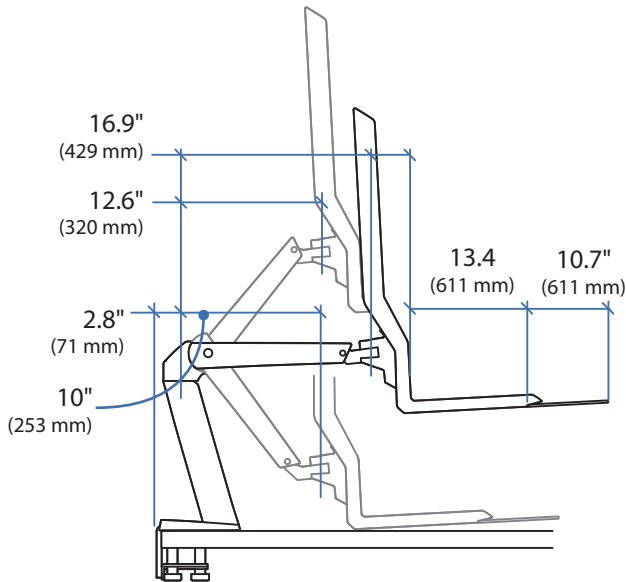

ergotron®

Dimensional Illustrations

WorkFit™-A

Single LCD Mount, LD with Worksurface

Dimensions

Dimensional Illustrations

WorkFit™-A

Single LCD Mount, LD with Worksurface

Dimensions

Desk Thickness:
0.78"-2.6" (20-66mm)

WorkFit™-A Single LCD Mount, LD with Worksurface

Range of Motion

Weight Capacity