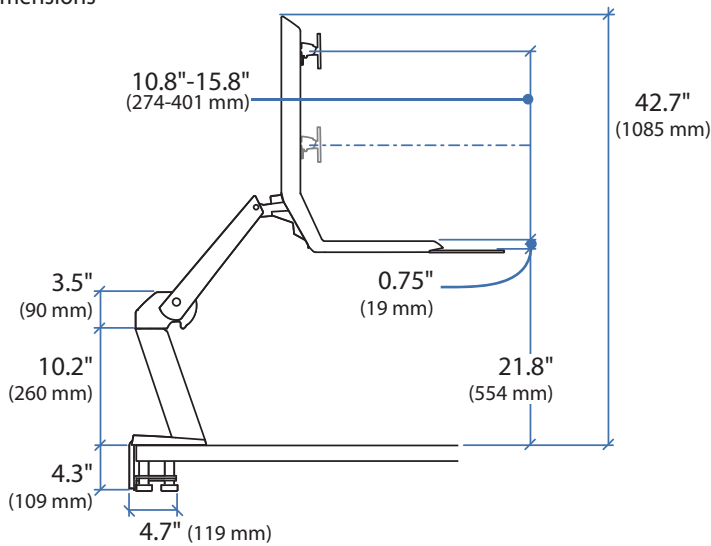

ergotron®

Dimensional Illustrations

WorkFit™-A

Single LCD Mount, LD with Worksurface

Dimensions

Dimensional Illustrations

WorkFit™-A

Single LCD Mount, LD with Worksurface

Dimensions

Desk Thickness:
0.78"-2.6" (20-66mm)

WorkFit™-A Single LCD Mount, LD with Worksurface

Range of Motion

Weight Capacity