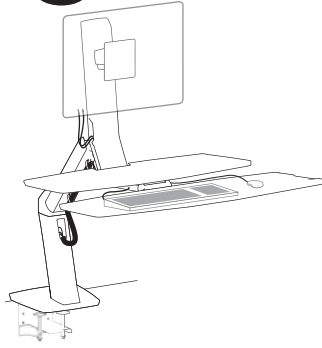

ergotron®

Dimensional Illustrations

WorkFit™-A

Single LCD Mount, LD with Worksurface

Dimensions

Dimensional Illustrations

WorkFit™-A

Single LCD Mount, LD with Worksurface

Dimensions

Desk Thickness:
0.78"-2.6" (20-66mm)

WorkFit™-A Single LCD Mount, LD with Worksurface

Range of Motion

Weight Capacity