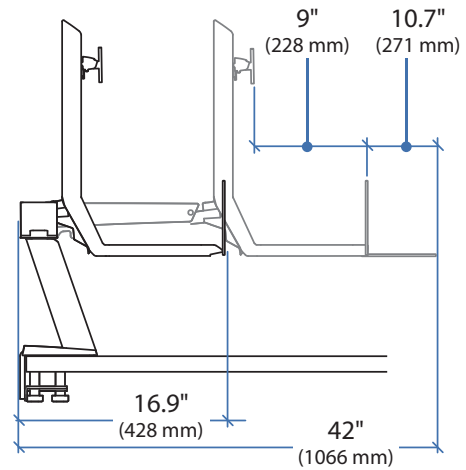

ergotron®

Dimensional Illustrations

WorkFit™-A

Single LCD Mount, LD with Worksurface

Dimensions

Dimensional Illustrations

WorkFit™-A

Single LCD Mount, LD with Worksurface

Dimensions

Desk Thickness:
0.78"-2.6" (20-66mm)

WorkFit™-A Single LCD Mount, LD with Worksurface

Range of Motion

Weight Capacity