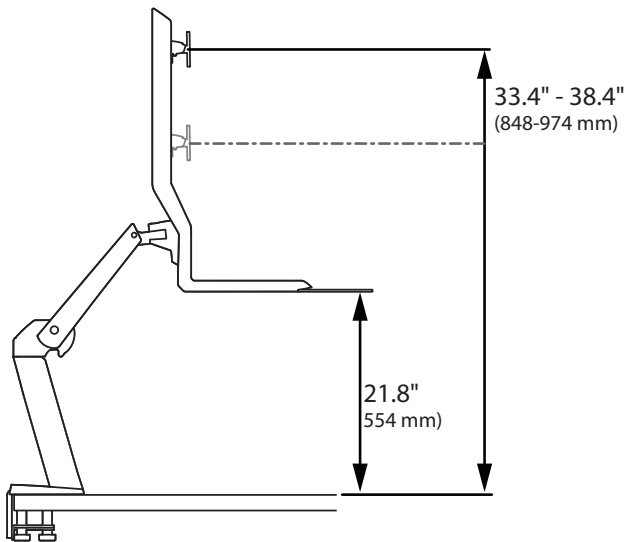

ergotron®

Dimensional Illustrations

WorkFit™-A

Single LCD Mount, LD with Worksurface

Dimensions

Dimensional Illustrations

WorkFit™-A

Single LCD Mount, LD with Worksurface

Dimensions

Desk Thickness:
0.78"-2.6" (20-66mm)

WorkFit™-A Single LCD Mount, LD with Worksurface

Range of Motion

Weight Capacity