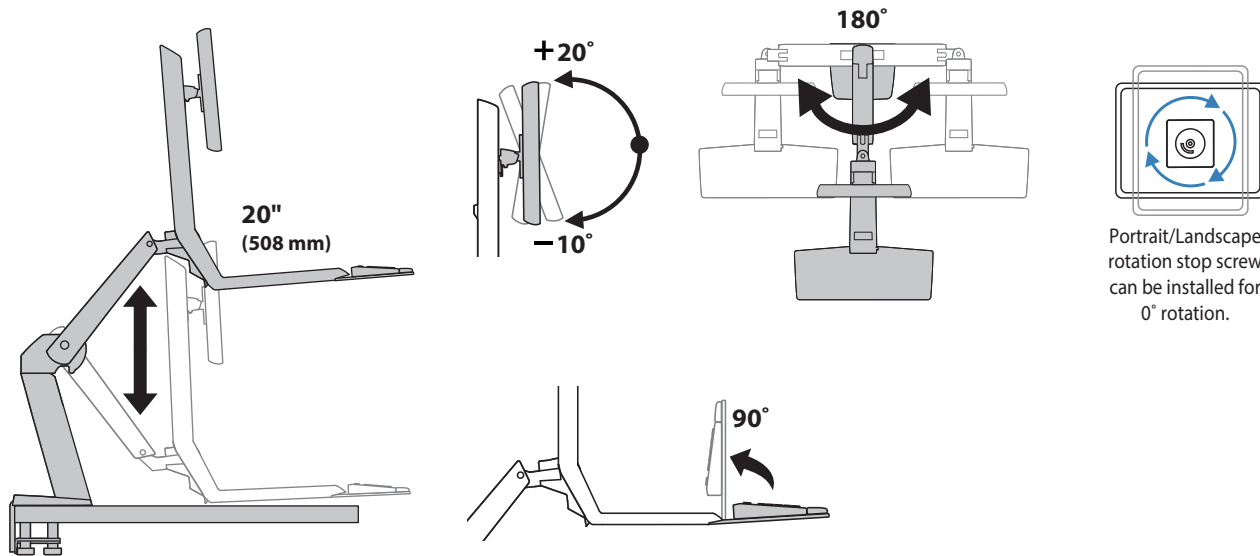

ergotron®

Dimensional Illustrations

WorkFit™-A

Single LCD Mount, LD with Worksurface

Dimensions

Dimensional Illustrations

WorkFit™-A

Single LCD Mount, LD with Worksurface

Dimensions

Desk Thickness:
0.78"-2.6" (20-66mm)

WorkFit™-A Single LCD Mount, LD with Worksurface

Range of Motion

Weight Capacity