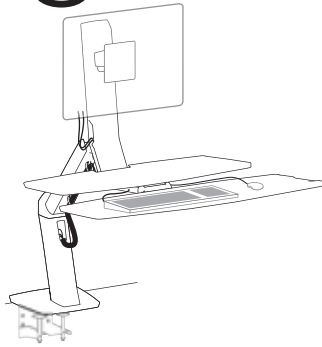

ergotron®

Dimensional Illustrations

WorkFit™-A

Single LCD Mount, LD with Worksurface

Dimensions

Dimensional Illustrations

WorkFit™-A

Single LCD Mount, LD with Worksurface

Dimensions

Desk Thickness:
0.78"-2.6" (20-66mm)

WorkFit™-A Single LCD Mount, LD with Worksurface

Range of Motion

Weight Capacity