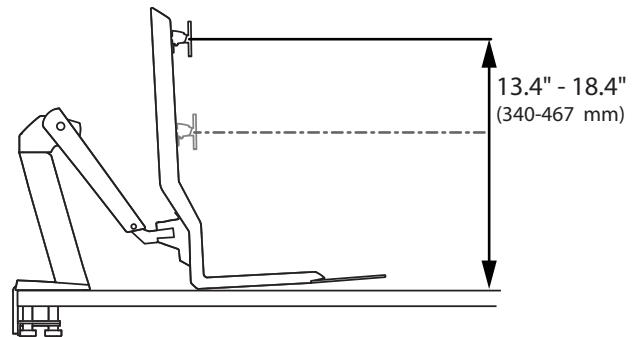

ergotron®

Dimensional Illustrations

WorkFit™-A

Single LCD Mount, LD with Worksurface

Dimensions

Dimensional Illustrations

WorkFit™-A

Single LCD Mount, LD with Worksurface

Dimensions

Desk Thickness:
0.78"-2.6" (20-66mm)

WorkFit™-A Single LCD Mount, LD with Worksurface

Range of Motion

Weight Capacity