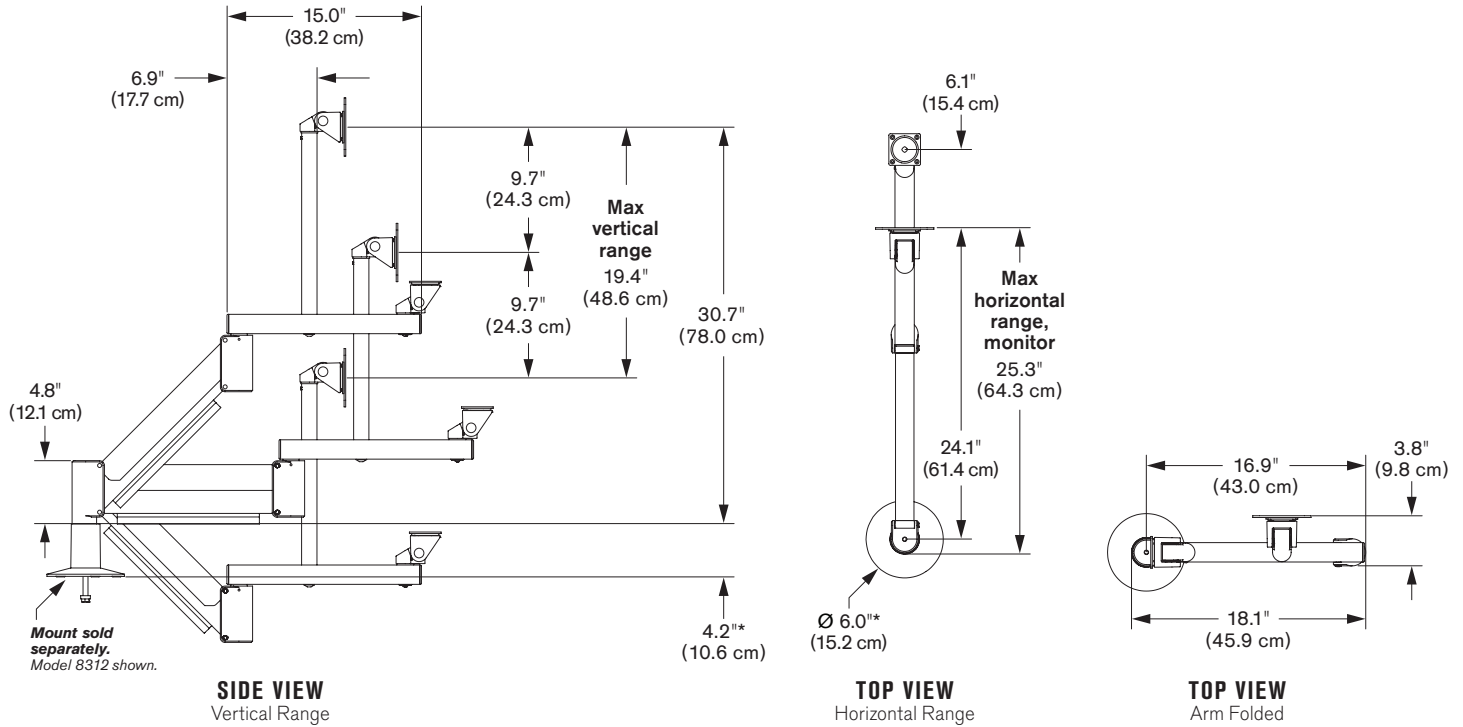

Model 9139

Specifications

* Dimension will vary depending on mount.

CAPABILITIES

Vertical range	19.4" (48.6 cm), +/- 9.7" (24.3 cm) from horizontal
Horizontal range, monitor	25.3" (64.3 cm)
Rotation	360 degrees at three joints
Monitor tilt	200 degrees
Monitor pivot	Landscape to portrait
Monitor compatibility	VESA® 75mm and 100mm
Cable management	Cables are clipped beneath arm
Monitor weight & model number	12 - 50 lbs (5.4 - 22.7 kg), 9139-10 17 - 53 lbs (7.7 - 24 kg), 9139-10-1000hy