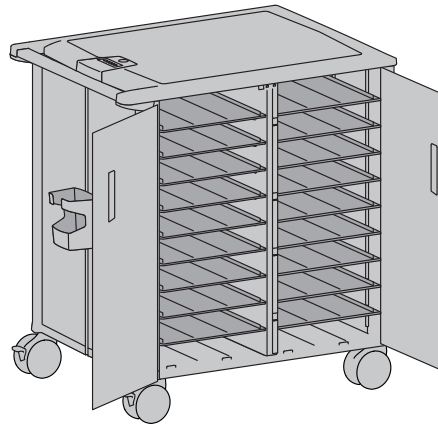

Transfer Cart

This cart is compatible with SV41, SV42, SV43, and SV44 drawers. It is not compatible with SV31 or SV32 drawers.

Drawers sold separately.

Americas Sales and Corporate Headquarters

St. Paul, MN USA
(800) 888-8458
+1-651-681-7600
www.ergotron.com
sales@ergotron.com