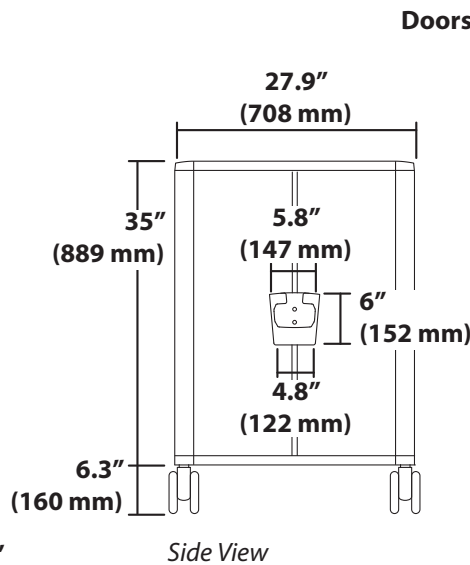

Transfer Cart

This cart is compatible with SV41, SV42, SV43, and SV44 drawers. It is not compatible with SV31 or SV32 drawers.

Drawers sold separately.

Americas Sales and Corporate Headquarters

St. Paul, MN USA
(800) 888-8458
+1-651-681-7600
www.ergotron.com
sales@ergotron.com