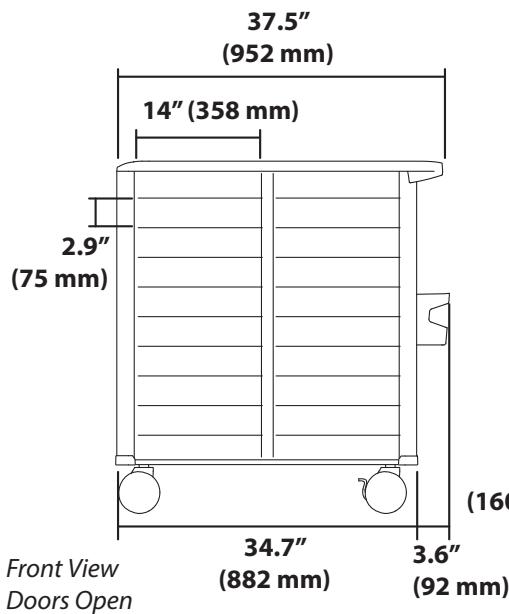

Transfer Cart

This cart is compatible with SV41, SV42, SV43, and SV44 drawers. It is not compatible with SV31 or SV32 drawers.

Drawers sold separately.

Americas Sales and Corporate Headquarters

St. Paul, MN USA
(800) 888-8458
+1-651-681-7600
www.ergotron.com
sales@ergotron.com