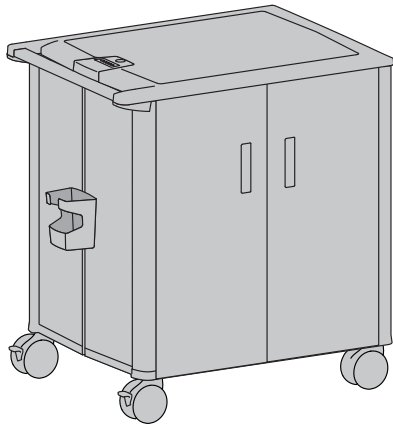

Transfer Cart

This cart is compatible with SV41, SV42, SV43, and SV44 drawers. It is not compatible with SV31 or SV32 drawers.

Drawers sold separately.

Americas Sales and Corporate Headquarters

St. Paul, MN USA
(800) 888-8458
+1-651-681-7600
www.ergotron.com
sales@ergotron.com