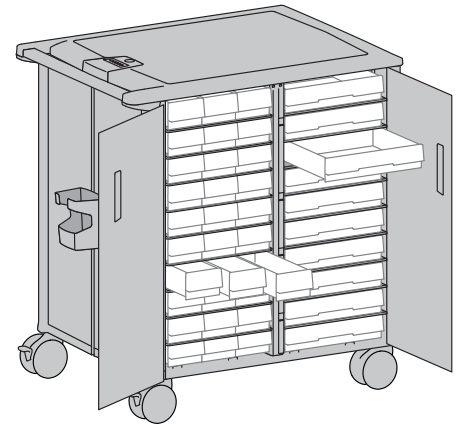

Transfer Cart

This cart is compatible with SV41, SV42, SV43, and SV44 drawers. It is not compatible with SV31 or SV32 drawers.

Drawers sold separately.

Americas Sales and Corporate Headquarters

St. Paul, MN USA
(800) 888-8458
+1-651-681-7600
www.ergotron.com
sales@ergotron.com