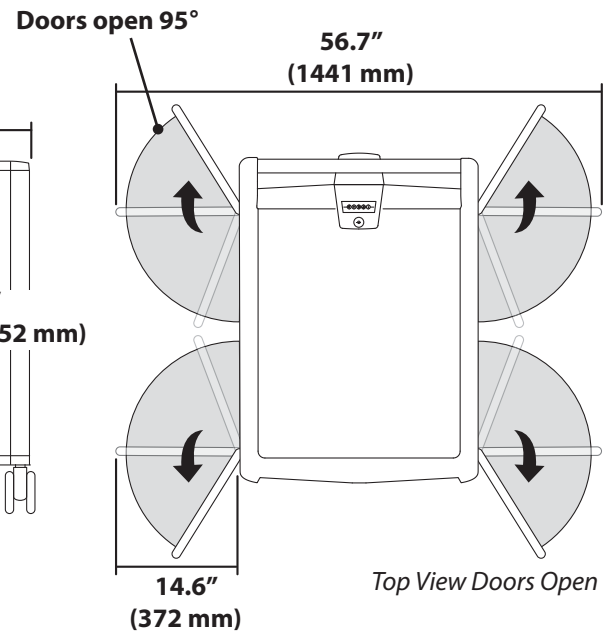

Transfer Cart

This cart is compatible with SV41, SV42, SV43, and SV44 drawers. It is not compatible with SV31 or SV32 drawers.

Drawers sold separately.

Americas Sales and Corporate Headquarters

St. Paul, MN USA
(800) 888-8458
+1-651-681-7600
www.ergotron.com
sales@ergotron.com