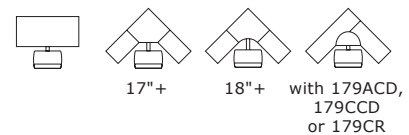

Features

- Designed for Microsoft Natural or Natural Elite keyboard.
- Swivel-out mouse platform provides Mouse-Forward design
- Swivel mouse platform under keyboard when not in use
- Available in UltraThin only
- UltraThin platform features Optimizer document holder cable management system
- Fits straightaways, diagonal corner over 17", curved corner over 18", and 90° corner with adapter

Color	Platform Type	Model #	Weight
Black	UltraThin	UB-2110RLN	5
Gray	UltraThin	UG-2110RLN	5