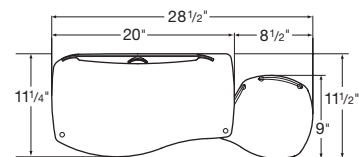

Features

- Designed for Microsoft Natural or Natural Elite keyboard.
- Swivel-out mouse platform provides Mouse-Forward design
- Swivel mouse platform under keyboard when not in use
- Available in UltraThin only
- UltraThin platform features Optimizer document holder cable management system
- Fits straightaways, diagonal corner over 17", curved corner over 18", and 90° corner with adapter

Color	Platform Type	Model #	Weight
Black	UltraThin	UB-2110RLN	5
Gray	UltraThin	UG-2110RLN	5