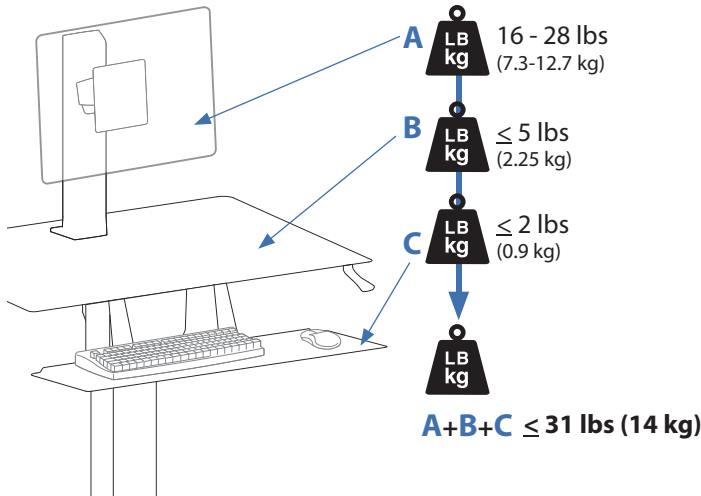

WorkFit-PD