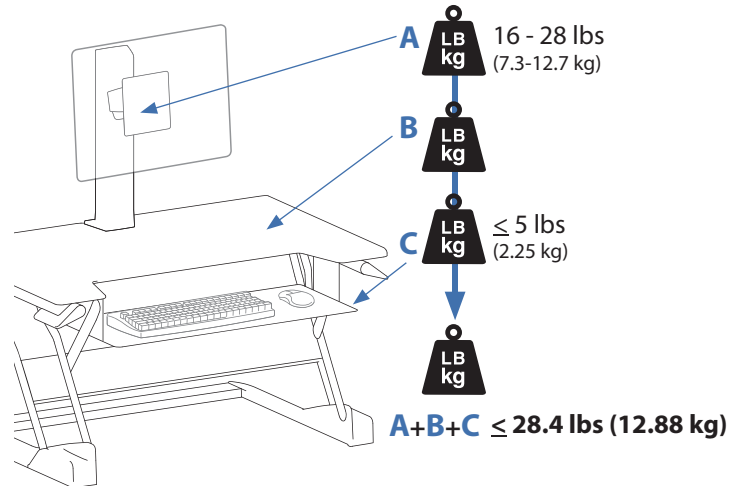

WorkFit Single HD Monitor Kit

Dimensions

7.6"
(193mm)

17.27"
(438mm)

7.6"-12.6"
(193-320mm)

Range of Motion

WorkFit-PD

WorkFit-T

© 2014 Ergotron, Inc. rev. 10/06/2014 DIM-WFRiserHD Content is subject to change without notification

Americas Sales and Corporate Headquarters

St. Paul, MN USA
(800) 888-8458
+1-651-681-7600
www.ergotron.com
sales@ergotron.com

EMEA Sales

Amersfoort, The Netherlands
+31 33 45 45 600
www.ergotron.com
info.eu@ergotron.com

APAC Sale

Tokyo, Japan
www.ergotron.com
apaccustomerservice@ergotron.com

Worldwide OEM Sales

www.ergotron.com
info.oem@ergotron.com