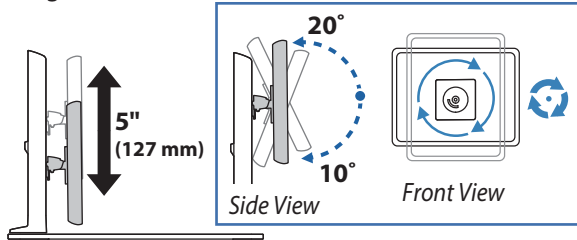

WorkFit Single HD Monitor Kit

Dimensions

7.6"
(193mm)

Side View

17.27"
(438mm)

7.6"-12.6"
(193-320mm)

Front View

Range of Motion