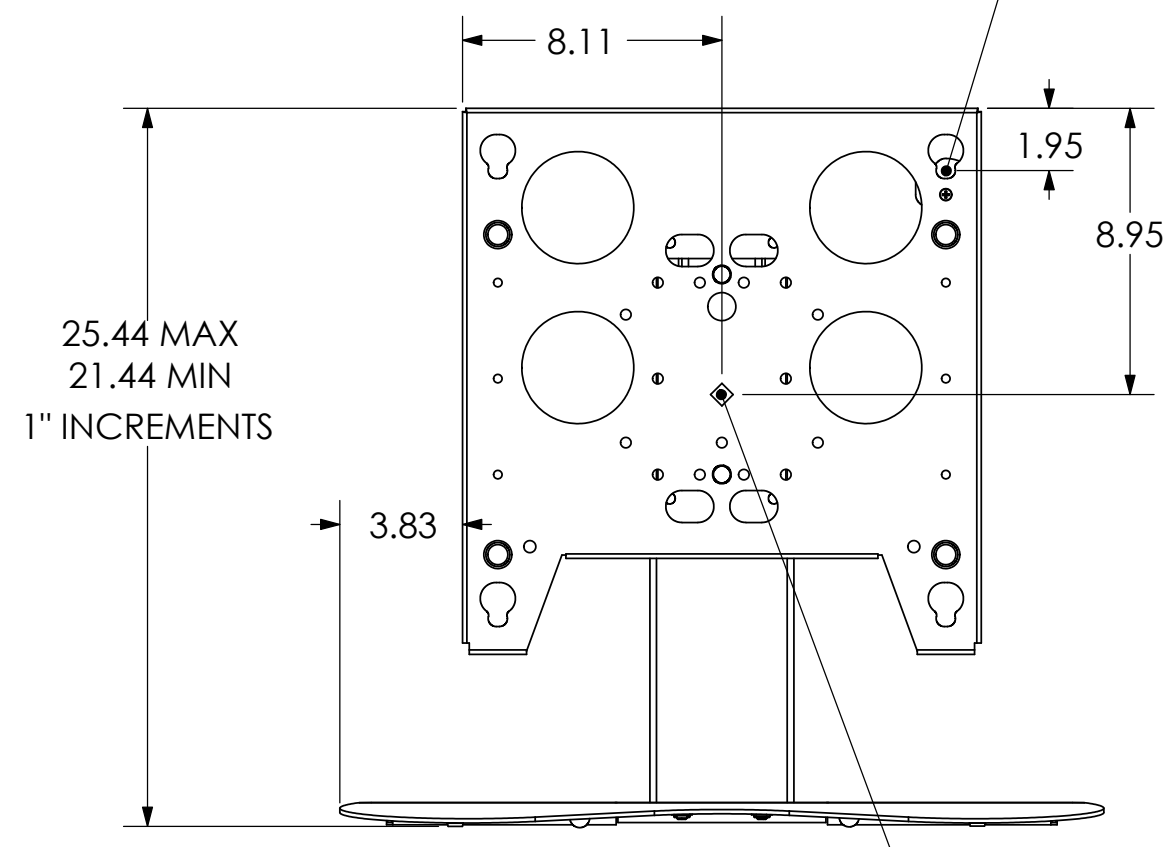

TOP MOUNTING BUTTON ON PSB-XXXX DRAWING GOES HERE

APPROXIMATE CENTER OF DISPLAY

NOTE: CUSTOM INTERAFCE BRACKET NOT SHOWN. THE CUSTOM INTERFACE BRACKET NEEDED FOR YOUR DISPLAY WILL ADD BETWEEN 1/2" AND 2" IN DEPTH AND MAY AFFECT LOCATION OF DISPLAY ON THE MOUNT.

SEE PSB-XXXX DRAWING ALSO.

CHIEF MANUFACTURING INC.
MOUNT ORDER NUMBER IS PTS-2000
PHONE: 1-800-582-6480

SHEET SCALE = 1:6

THE INFORMATION AND DESIGNS CONTAINED IN THIS DRAWING ARE CONFIDENTIAL AND THE PROPRIETARY PROPERTY OF CHIEF MFG., INC. NEITHER THIS DESIGN NOR ANY INFORMATION CONTAINED IN THIS DRAWING MAY BE REPRODUCED OR DISCLOSED TO OTHERS WITHOUT THE EXPRESS WRITTEN CONSENT OF CHIEF MFG., INC.

 CHIEF MANUFACTURING, INC. <small>8401 EAGLE CREEK PKWY STE. 700, SAVAGE, MN 55378 1.800.582.6480 * FAX 1.877.894.6918</small>	
<small>TITLE</small> CUSTOMER PRINT PTS-2000	
<small>SIZE</small> B	<small>DWG. NO.</small> PTS-2000