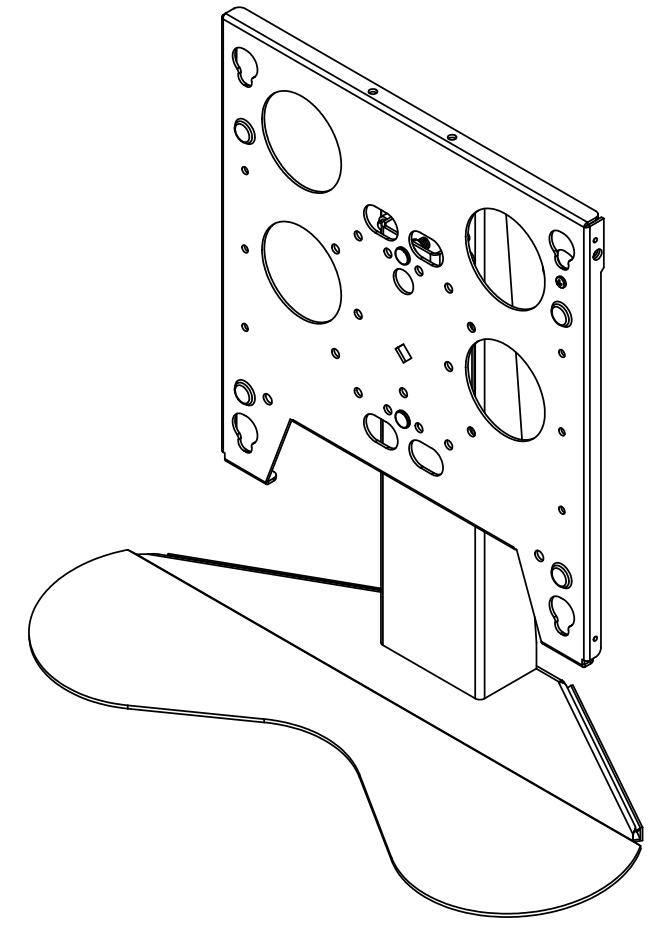

TOP MOUNTING BUTTON ON PSB-XXXX DRAWING GOES HERE

APPROXIMATE CENTER OF DISPLAY

NOTE: CUSTOM INTERAFCE BRACKET NOT SHOWN. THE CUSTOM INTERFACE BRACKET NEEDED FOR YOUR DISPLAY WILL ADD BETWEEN 1/2" AND 2" IN DEPTH AND MAY AFFECT LOCATION OF DISPLAY ON THE MOUNT.

SEE PSB-XXXX DRAWING ALSO.

CHIEF MANUFACTURING INC.
MOUNT ORDER NUMBER IS PTS-2000
PHONE: 1-800-582-6480

SHEET SCALE = 1:6

THE INFORMATION AND DESIGNS CONTAINED IN THIS DRAWING ARE CONFIDENTIAL AND THE PROPRIETARY PROPERTY OF CHIEF MFG., INC. NEITHER THIS DESIGN NOR ANY INFORMATION CONTAINED IN THIS DRAWING MAY BE REPRODUCED OR DISCLOSED TO OTHERS WITHOUT THE EXPRESS WRITTEN CONSENT OF CHIEF MFG., INC.