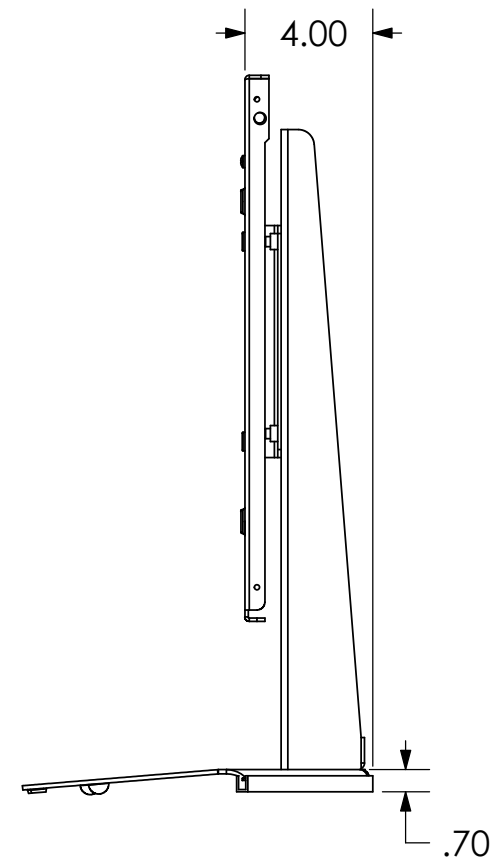

TOP MOUNTING BUTTON ON PSB-XXXX DRAWING GOES HERE

APPROXIMATE CENTER OF DISPLAY

NOTE: CUSTOM INTERAFCE BRACKET NOT SHOWN. THE CUSTOM INTERFACE BRACKET NEEDED FOR YOUR DISPLAY WILL ADD BETWEEN 1/2" AND 2" IN DEPTH AND MAY AFFECT LOCATION OF DISPLAY ON THE MOUNT.

SEE PSB-XXXX DRAWING ALSO.

CHIEF MANUFACTURING INC.
MOUNT ORDER NUMBER IS PTS-2000
PHONE: 1-800-582-6480

SHEET SCALE = 1:6

THE INFORMATION AND DESIGNS CONTAINED IN THIS DRAWING ARE CONFIDENTIAL AND THE PROPRIETARY PROPERTY OF CHIEF MFG., INC. NEITHER THIS DESIGN NOR ANY INFORMATION CONTAINED IN THIS DRAWING MAY BE REPRODUCED OR DISCLOSED TO OTHERS WITHOUT THE EXPRESS WRITTEN CONSENT OF CHIEF MFG., INC.