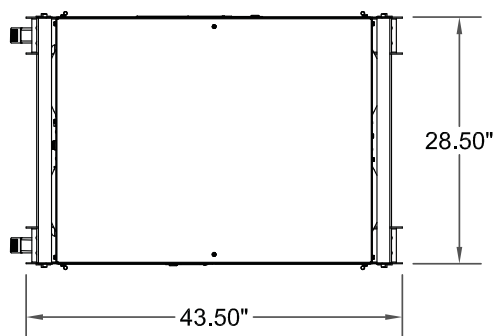

LT30 Charging Cart for Laptops

© 2015 Ergotron, Inc. rev. 01/05/16 Dim-Anthro-LTSC30WH Content is subject to change without notification

Americas Sales and Corporate Headquarters

St. Paul, MN USA
 (800) 888-8458
 +1-651-681-7600
 www.ergotron.com
 sales@ergotron.com