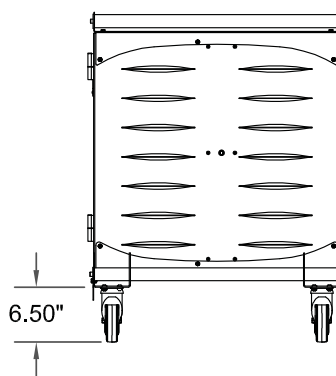

LT30 Charging Cart for Laptops

© 2015 Ergotron, Inc. rev. 01/05/16 Dim-Anthro-LTSC30WH Content is subject to change without notification

Americas Sales and Corporate Headquarters

St. Paul, MN USA
 (800) 888-8458
 +1-651-681-7600
 www.ergotron.com
 sales@ergotron.com