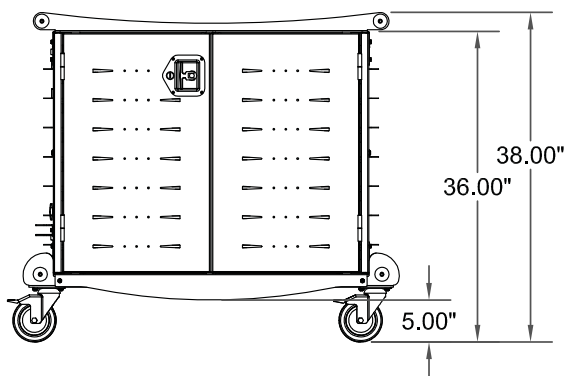

LT30 Charging Cart for Laptops

© 2015 Ergotron, Inc. rev. 01/05/16 Dim-Anthro-LTSC30WH Content is subject to change without notification

Americas Sales and Corporate Headquarters

St. Paul, MN USA
 (800) 888-8458
 +1-651-681-7600
 www.ergotron.com
 sales@ergotron.com