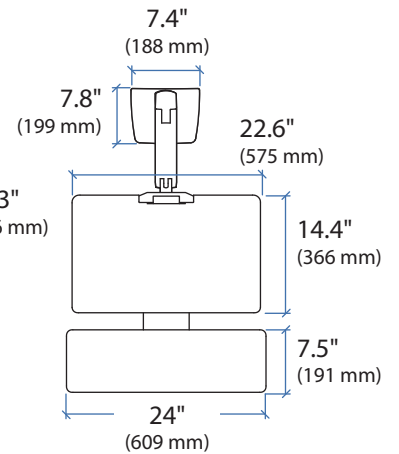

WorkFit-A, for Apple

Dimensions

Intended for Apple 21.5" and 27" iMac.
Maximum total weight, including monitor, not to exceed 25 lbs. (11.34 kg)

Range of Motion

© 2013 Ergotron, Inc. rev. 09/30/2013 DIM-WorkFit-Aa Content is subject to change without notification

APAC Sale

Tokyo, Japan
www.ergotron.com
apaccustomerservice@ergotron.com

Worldwide OEM Sales

www.ergotron.com
info.oem@ergotron.com

WorkFit-A, for Apple

Desk Dimensions:

© 2013 Ergotron, Inc. rev. 09/30/2013 DIM-WorkFit-Aa Content is subject to change without notification