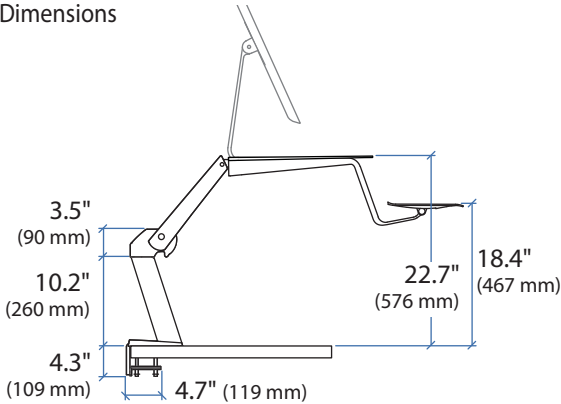

WorkFit-A, for Apple

Dimensions

Intended for Apple 21.5" and 27" iMac.
Maximum total weight, including monitor, not to exceed 25 lbs. (11.34 kg)

Range of Motion

© 2013 Ergotron, Inc. rev. 09/30/2013 DIM-WorkFit-Aa Content is subject to change without notification

APAC Sale

Tokyo, Japan
www.ergotron.com
apaccustomerservice@ergotron.com

Worldwide OEM Sales

www.ergotron.com
info.oem@ergotron.com

WorkFit-A, for Apple

Desk Dimensions:

© 2013 Ergotron, Inc. rev. 09/30/2013 DIM-WorkFit-Aa Content is subject to change without notification