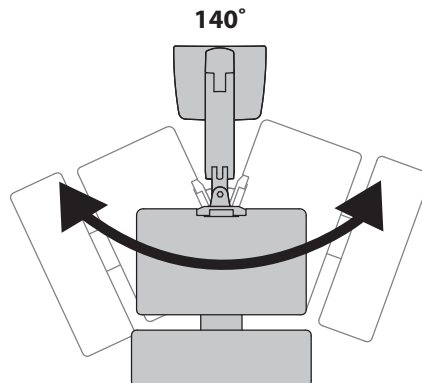

WorkFit-A, for Apple

Dimensions

Intended for Apple 21.5" and 27" iMac.
Maximum total weight, including monitor, not to exceed 25 lbs. (11.34 kg)

Range of Motion

© 2013 Ergotron, Inc. rev. 09/30/2013 DIM-WorkFit-Aa Content is subject to change without notification