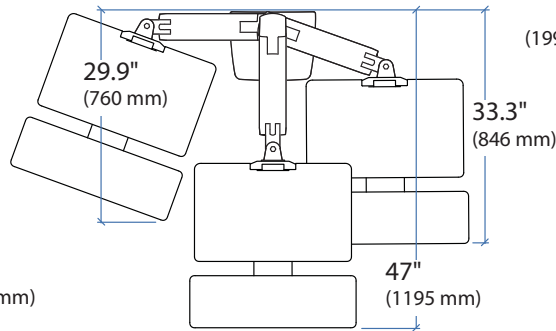

WorkFit-A, for Apple

Dimensions

Intended for Apple 21.5" and 27" iMac.
Maximum total weight, including monitor, not to exceed 25 lbs. (11.34 kg)

Range of Motion

© 2013 Ergotron, Inc. rev. 09/30/2013 DIM-WorkFit-Aa Content is subject to change without notification

APAC Sale

Tokyo, Japan
www.ergotron.com
apaccustomerservice@ergotron.com

Worldwide OEM Sales

www.ergotron.com
info.oem@ergotron.com

WorkFit-A, for Apple

Desk Dimensions:

© 2013 Ergotron, Inc. rev. 09/30/2013 DIM-WorkFit-Aa Content is subject to change without notification