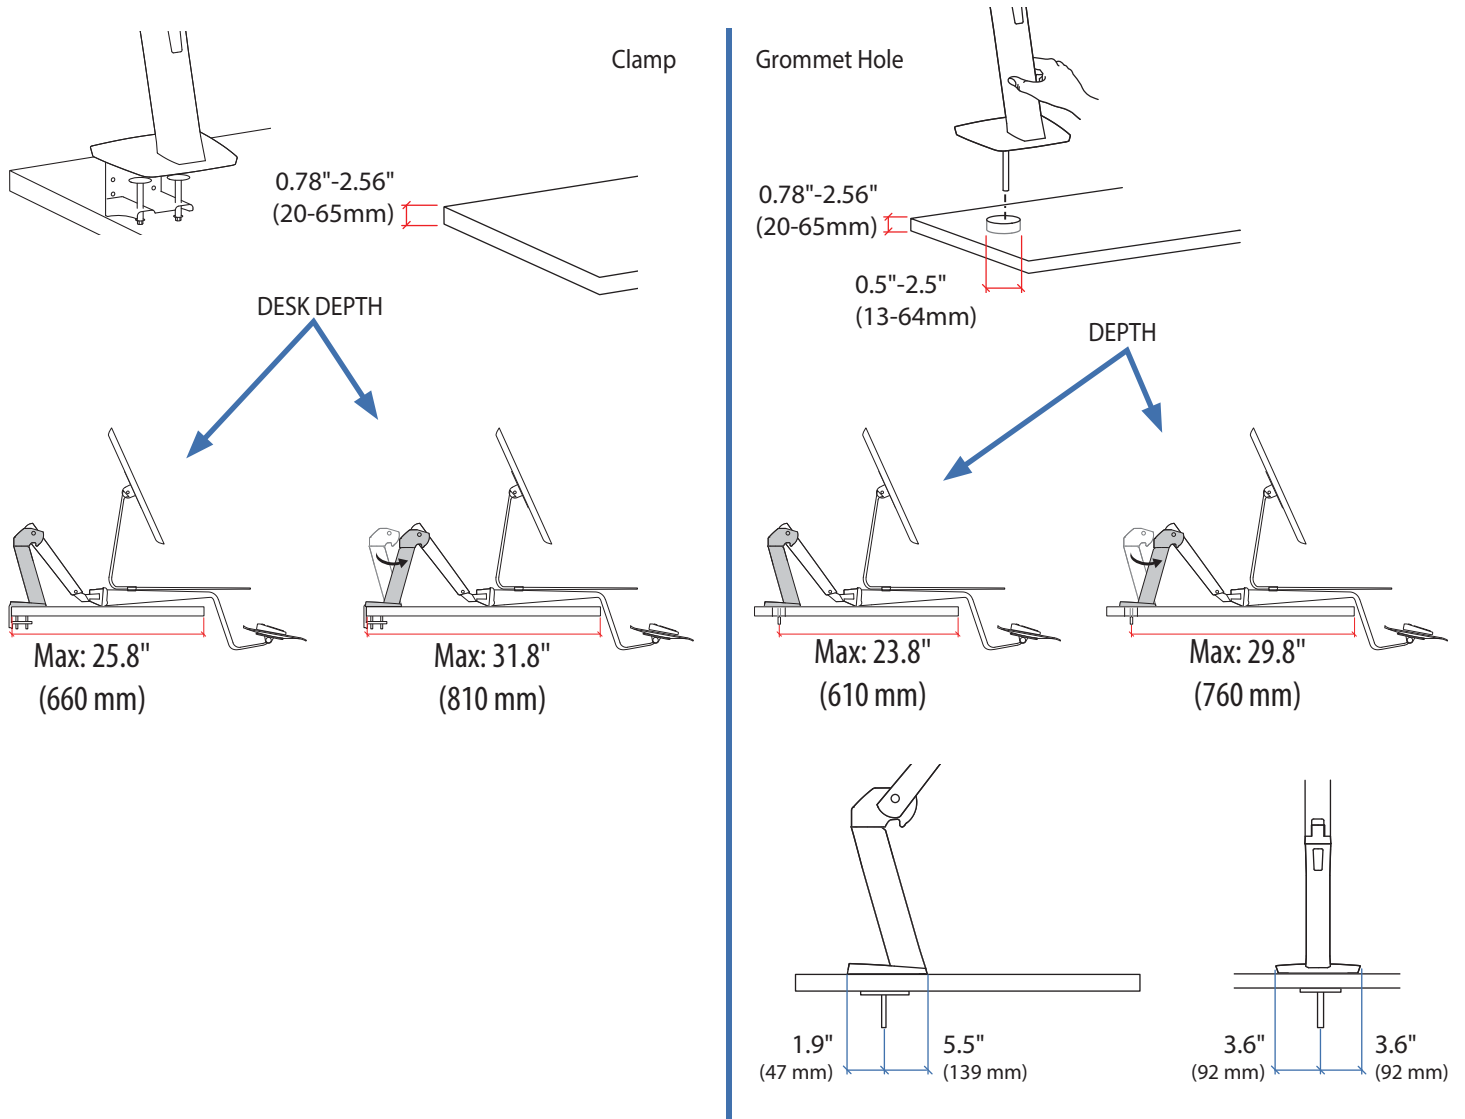

WorkFit-A, for Apple

Dimensions

Intended for Apple 21.5" and 27" iMac.
Maximum total weight, including monitor, not to exceed 25 lbs. (11.34 kg)

Range of Motion

© 2013 Ergotron, Inc. rev. 09/30/2013 DIM-WorkFit-Aa Content is subject to change without notification

APAC Sale

Tokyo, Japan
www.ergotron.com
apaccustomerservice@ergotron.com

Worldwide OEM Sales

www.ergotron.com
info.oem@ergotron.com

WorkFit-A, for Apple

Desk Dimensions:

© 2013 Ergotron, Inc. rev. 09/30/2013 DIM-WorkFit-Aa Content is subject to change without notification