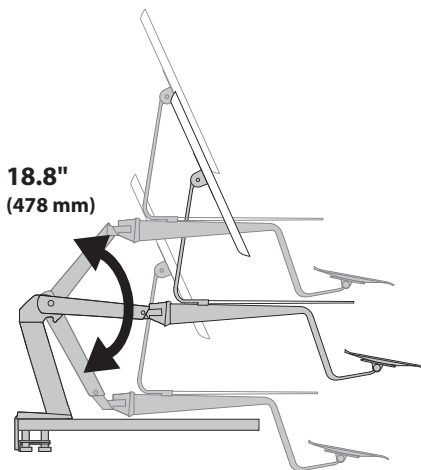

WorkFit-A, for Apple

Dimensions

Intended for Apple 21.5" and 27" iMac.
Maximum total weight, including monitor, not to exceed 25 lbs. (11.34 kg)

Range of Motion

© 2013 Ergotron, Inc. rev. 09/30/2013 DIM-WorkFit-Aa Content is subject to change without notification