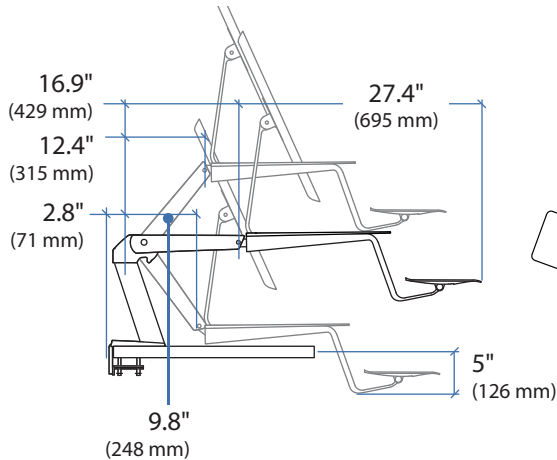

WorkFit-A, for Apple

Dimensions

Intended for Apple 21.5" and 27" iMac.
Maximum total weight, including monitor, not to exceed 25 lbs. (11.34 kg)

Range of Motion

© 2013 Ergotron, Inc. rev. 09/30/2013 DIM-WorkFit-Aa Content is subject to change without notification

APAC Sale

Tokyo, Japan
www.ergotron.com
apaccustomerservice@ergotron.com

Worldwide OEM Sales

www.ergotron.com
info.oem@ergotron.com

WorkFit-A, for Apple

Desk Dimensions:

© 2013 Ergotron, Inc. rev. 09/30/2013 DIM-WorkFit-Aa Content is subject to change without notification