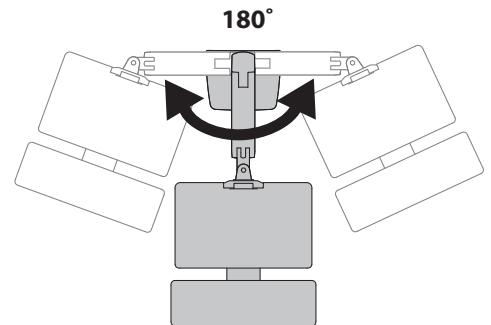

WorkFit-A, for Apple

Dimensions

Intended for Apple 21.5" and 27" iMac.
Maximum total weight, including monitor, not to exceed 25 lbs. (11.34 kg)

Range of Motion

© 2013 Ergotron, Inc. rev. 09/30/2013 DIM-WorkFit-Aa Content is subject to change without notification