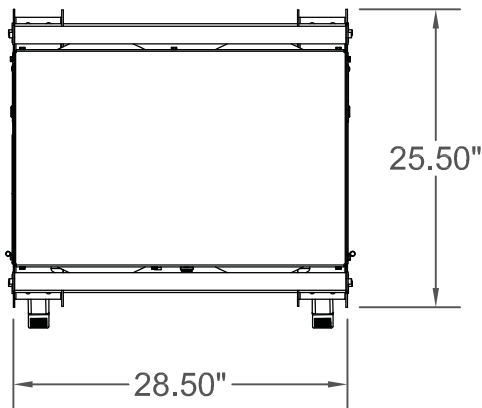

LT20 Charging Cart for Laptops

© 2015 Ergotron, Inc. rev. 01/05/16 Dim-Anthro-LTSC20WH Content is subject to change without notification

**Americas Sales and
Corporate Headquarters**

St. Paul, MN USA
(800) 888-8458
+1-651-681-7600
www.ergotron.com
sales@ergotron.com