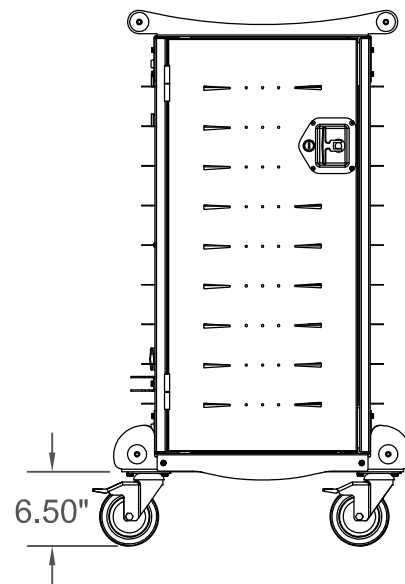

LT20 Charging Cart for Laptops

© 2015 Ergotron, Inc. rev. 01/05/16 Dim-Anthro-LTSC20WH Content is subject to change without notification

**Americas Sales and
Corporate Headquarters**

St. Paul, MN USA
(800) 888-8458
+1-651-681-7600
www.ergotron.com
sales@ergotron.com