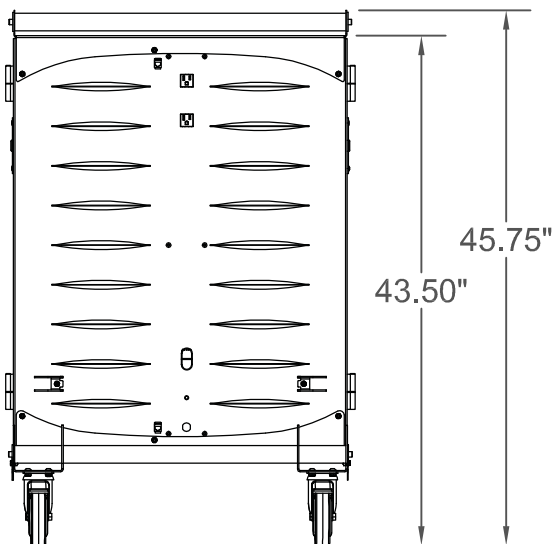

LT20 Charging Cart for Laptops

© 2015 Ergotron, Inc. rev. 01/05/16 Dim-Anthro-LTSC20WH Content is subject to change without notification

**Americas Sales and
Corporate Headquarters**

St. Paul, MN USA
(800) 888-8458
+1-651-681-7600
www.ergotron.com
sales@ergotron.com