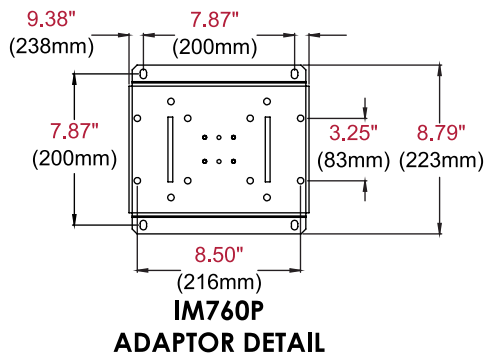

IM760P(U) In-Wall Mount for 32"-71" Displays

Product Specifications

	DIMENSIONS (W x H x D)	PRODUCT WEIGHT	LOAD CAPACITY	FINISH	AVAILABLE COLORS
IM760PU	30.75" x 21.86" x 5.75"-22.25" (781 x 423 x 146-565mm)	45.4lb (20.5kg)	200lb (90kg)	Scratch Resistant Fused Epoxy	Black
IM760P	19.46" x 21.86" x 5.17"-21.67" (494 x 555 x 131-550mm)	34lb (15.4kg)			

Package Specifications

	PACKAGE SIZE (W x H x D)	PACKAGE SHIP WEIGHT	PACKAGE UPC CODE	PACKAGE CONTENTS	UNITS IN PACKAGE
IM760PU	27.1875" x 8.625" x 32" (691 x 219 x 813mm)	64.49lb (29.7kg)	735029255154	In-Wall Box, Mounting and Display Attachment Hardware, Installation Instructions, IM760PU: Mount with Universal Adaptor Plate, IM760P: Mount with VESA® 100, 200 x 100 and 200mm Mounting Hole Adaptor Plate	1
IM760P	24.9375" x 6.625" x 22.75" (633 x 168 x 578mm)	46.2lb (20.9kg)	735029255130		

Accessories

ACC925: Security Fasteners

All dimensions = inch (mm)

Architect Specifications

The In-Wall Mount shall be a Peerless-AV model IM760P(U) and shall be located where indicated on the plans. Assembly and installation shall be done according to instructions provided by the manufacturer.

Visit peerless-av.com to see the complete line of AV solutions from Peerless-AV, including outdoor displays, wireless, kiosks, digital audio, display mounts, projector mounts, carts/stands, and a full assortment of accessories.

Peerless-AV
2300 White Oak Circle
Aurora, IL 60502 USA
(800) 865-2112
(630) 375-5100
Fax: (800) 359-6500

Peerless-AV Europe
Unit 3 Watford Interchange
Colonial Way, Watford
Herts, WD24 4WP
United Kingdom
+44 (0) 1923 200100
Fax: +44 (0) 1923 200101

Peerless-AV de México
Ave de las Industrias 413
Parque Industrial Escobedo
Escobedo, N.L.,
Mexico 66050
+52 (81) 8384-8300
Fax: +52 (81) 8384-8360