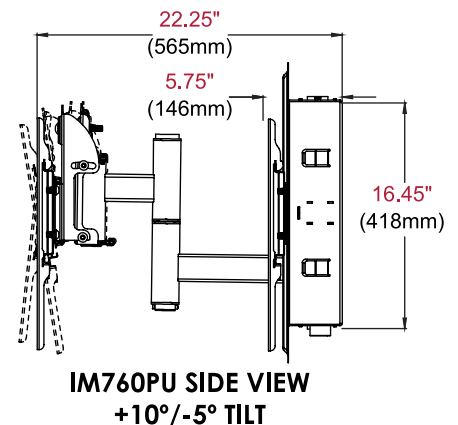

IM760P(U) In-Wall Mount for 32"-71" Displays

Product Specifications

	DIMENSIONS (W x H x D)	PRODUCT WEIGHT	LOAD CAPACITY	FINISH	AVAILABLE COLORS
IM760PU	30.75" x 21.86" x 5.75"-22.25" (781 x 423 x 146-565mm)	45.4lb (20.5kg)	200lb (90kg)	Scratch Resistant Fused Epoxy	Black
IM760P	19.46" x 21.86" x 5.17"-21.67" (494 x 555 x 131-550mm)	34lb (15.4kg)			

Package Specifications

	PACKAGE SIZE (W x H x D)	PACKAGE SHIP WEIGHT	PACKAGE UPC CODE	PACKAGE CONTENTS	UNITS IN PACKAGE
IM760PU	27.1875" x 8.625" x 32" (691 x 219 x 813mm)	64.49lb (29.7kg)	735029255154	In-Wall Box, Mounting and Display Attachment Hardware, Installation Instructions, IM760PU: Mount with Universal Adaptor Plate, IM760P: Mount with VESA® 100, 200 x 100 and 200mm Mounting Hole Adaptor Plate	1
IM760P	24.9375" x 6.625" x 22.75" (633 x 168 x 578mm)	46.2lb (20.9kg)	735029255130		

Accessories

ACC925: Security Fasteners

All dimensions = inch (mm)

Architect Specifications

The In-Wall Mount shall be a Peerless-AV model IM760P(U) and shall be located where indicated on the plans. Assembly and installation shall be done according to instructions provided by the manufacturer.

Visit peerless-av.com to see the complete line of AV solutions from Peerless-AV, including outdoor displays, wireless, kiosks, digital audio, display mounts, projector mounts, carts/stands, and a full assortment of accessories.

Peerless-AV
2300 White Oak Circle
Aurora, IL 60502 USA
(800) 865-2112
(630) 375-5100
Fax: (800) 359-6500

Peerless-AV Europe
Unit 3 Watford Interchange
Colonial Way, Watford
Herts, WD24 4WP
United Kingdom
+44 (0) 1923 200100
Fax: +44 (0) 1923 200101

Peerless-AV de México
Ave de las Industrias 413
Parque Industrial Escobedo
Escobedo, N.L.,
Mexico 66050
+52 (81) 8384-8300
Fax: +52 (81) 8384-8360