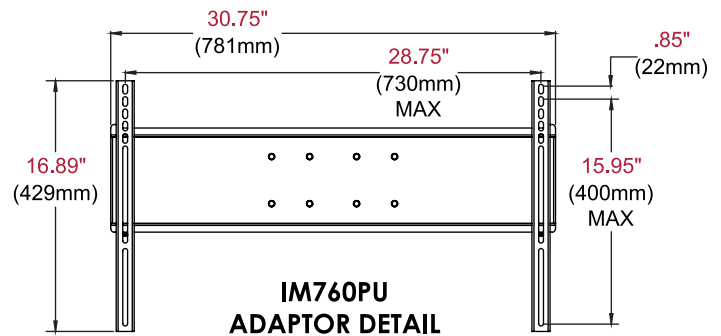

IM760P(U) In-Wall Mount for 32"-71" Displays

Product Specifications

	DIMENSIONS (W x H x D)	PRODUCT WEIGHT	LOAD CAPACITY	FINISH	AVAILABLE COLORS
IM760PU	30.75" x 21.86" x 5.75"-22.25" (781 x 423 x 146-565mm)	45.4lb (20.5kg)	200lb (90kg)	Scratch Resistant Fused Epoxy	Black
IM760P	19.46" x 21.86" x 5.17"-21.67" (494 x 555 x 131-550mm)	34lb (15.4kg)			

Package Specifications

	PACKAGE SIZE (W x H x D)	PACKAGE SHIP WEIGHT	PACKAGE UPC CODE	PACKAGE CONTENTS	UNITS IN PACKAGE
IM760PU	27.1875" x 8.625" x 32" (691 x 219 x 813mm)	64.49lb (29.7kg)	735029255154	In-Wall Box, Mounting and Display Attachment Hardware, Installation Instructions, IM760PU: Mount with Universal Adaptor Plate, IM760P: Mount with VESA® 100, 200 x 100 and 200mm Mounting Hole Adaptor Plate	1
IM760P	24.9375" x 6.625" x 22.75" (633 x 168 x 578mm)	46.2lb (20.9kg)	735029255130		

Accessories

ACC925: Security Fasteners

All dimensions = inch (mm)

Architect Specifications

The In-Wall Mount shall be a Peerless-AV model IM760P(U) and shall be located where indicated on the plans. Assembly and installation shall be done according to instructions provided by the manufacturer.

Visit peerless-av.com to see the complete line of AV solutions from Peerless-AV, including outdoor displays, wireless, kiosks, digital audio, display mounts, projector mounts, carts/stands, and a full assortment of accessories.

Peerless-AV
2300 White Oak Circle
Aurora, IL 60502 USA
(800) 865-2112
(630) 375-5100
Fax: (800) 359-6500

Peerless-AV Europe
Unit 3 Watford Interchange
Colonial Way, Watford
Herts, WD24 4WP
United Kingdom
+44 (0) 1923 200100
Fax: +44 (0) 1923 200101

Peerless-AV de México
Ave de las Industrias 413
Parque Industrial Escobedo
Escobedo, N.L.,
Mexico 66050
+52 (81) 8384-8300
Fax: +52 (81) 8384-8360