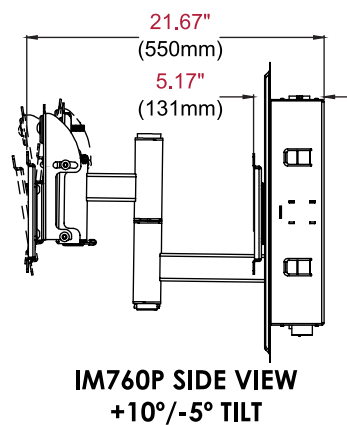

IM760P(U) In-Wall Mount for 32"-71" Displays

Product Specifications

	DIMENSIONS (W x H x D)	PRODUCT WEIGHT	LOAD CAPACITY	FINISH	AVAILABLE COLORS
IM760PU	30.75" x 21.86" x 5.75"-22.25" (781 x 423 x 146-565mm)	45.4lb (20.5kg)	200lb (90kg)	Scratch Resistant Fused Epoxy	Black
IM760P	19.46" x 21.86" x 5.17"-21.67" (494 x 555 x 131-550mm)	34lb (15.4kg)			

Package Specifications

	PACKAGE SIZE (W x H x D)	PACKAGE SHIP WEIGHT	PACKAGE UPC CODE	PACKAGE CONTENTS	UNITS IN PACKAGE
IM760PU	27.1875" x 8.625" x 32" (691 x 219 x 813mm)	64.49lb (29.7kg)	735029255154	In-Wall Box, Mounting and Display Attachment Hardware, Installation Instructions, IM760PU: Mount with Universal Adaptor Plate, IM760P: Mount with VESA® 100, 200 x 100 and 200mm Mounting Hole Adaptor Plate	1
IM760P	24.9375" x 6.625" x 22.75" (633 x 168 x 578mm)	46.2lb (20.9kg)	735029255130		

Accessories

ACC925: Security Fasteners

All dimensions = inch (mm)

Architect Specifications

The In-Wall Mount shall be a Peerless-AV model IM760P(U) and shall be located where indicated on the plans. Assembly and installation shall be done according to instructions provided by the manufacturer.

Visit peerless-av.com to see the complete line of AV solutions from Peerless-AV, including outdoor displays, wireless, kiosks, digital audio, display mounts, projector mounts, carts/stands, and a full assortment of accessories.

Peerless-AV
2300 White Oak Circle
Aurora, IL 60502 USA
(800) 865-2112
(630) 375-5100
Fax: (800) 359-6500

Peerless-AV Europe
Unit 3 Watford Interchange
Colonial Way, Watford
Herts, WD24 4WP
United Kingdom
+44 (0) 1923 200100
Fax: +44 (0) 1923 200101

Peerless-AV de México
Ave de las Industrias 413
Parque Industrial Escobedo
Escobedo, N.L.,
Mexico 66050
+52 (81) 8384-8300
Fax: +52 (81) 8384-8360