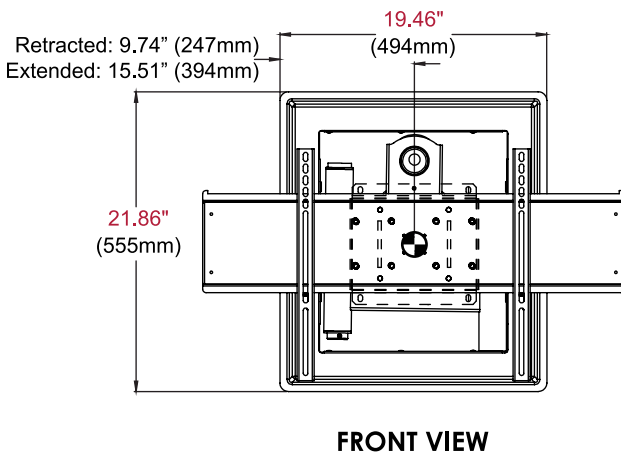

IM760P(U) In-Wall Mount for 32"-71" Displays

Product Specifications

	DIMENSIONS (W x H x D)	PRODUCT WEIGHT	LOAD CAPACITY	FINISH	AVAILABLE COLORS
IM760PU	30.75" x 21.86" x 5.75"-22.25" (781 x 423 x 146-565mm)	45.4lb (20.5kg)	200lb (90kg)	Scratch Resistant Fused Epoxy	Black
IM760P	19.46" x 21.86" x 5.17"-21.67" (494 x 555 x 131-550mm)	34lb (15.4kg)			

Package Specifications

	PACKAGE SIZE (W x H x D)	PACKAGE SHIP WEIGHT	PACKAGE UPC CODE	PACKAGE CONTENTS	UNITS IN PACKAGE
IM760PU	27.1875" x 8.625" x 32" (691 x 219 x 813mm)	64.49lb (29.7kg)	735029255154	In-Wall Box, Mounting and Display Attachment Hardware, Installation Instructions, IM760PU: Mount with Universal Adaptor Plate, IM760P: Mount with VESA® 100, 200 x 100 and 200mm Mounting Hole Adaptor Plate	1
IM760P	24.9375" x 6.625" x 22.75" (633 x 168 x 578mm)	46.2lb (20.9kg)	735029255130		

Accessories

ACC925: Security Fasteners

All dimensions = inch (mm)

Architect Specifications

The In-Wall Mount shall be a Peerless-AV model IM760P(U) and shall be located where indicated on the plans. Assembly and installation shall be done according to instructions provided by the manufacturer.

Visit peerless-av.com to see the complete line of AV solutions from Peerless-AV, including outdoor displays, wireless, kiosks, digital audio, display mounts, projector mounts, carts/stands, and a full assortment of accessories.

Peerless-AV
2300 White Oak Circle
Aurora, IL 60502 USA
(800) 865-2112
(630) 375-5100
Fax: (800) 359-6500

Peerless-AV Europe
Unit 3 Watford Interchange
Colonial Way, Watford
Herts, WD24 4WP
United Kingdom
+44 (0) 1923 200100
Fax: +44 (0) 1923 200101

Peerless-AV de México
Ave de las Industrias 413
Parque Industrial Escobedo
Escobedo, N.L.,
Mexico 66050
+52 (81) 8384-8300
Fax: +52 (81) 8384-8360