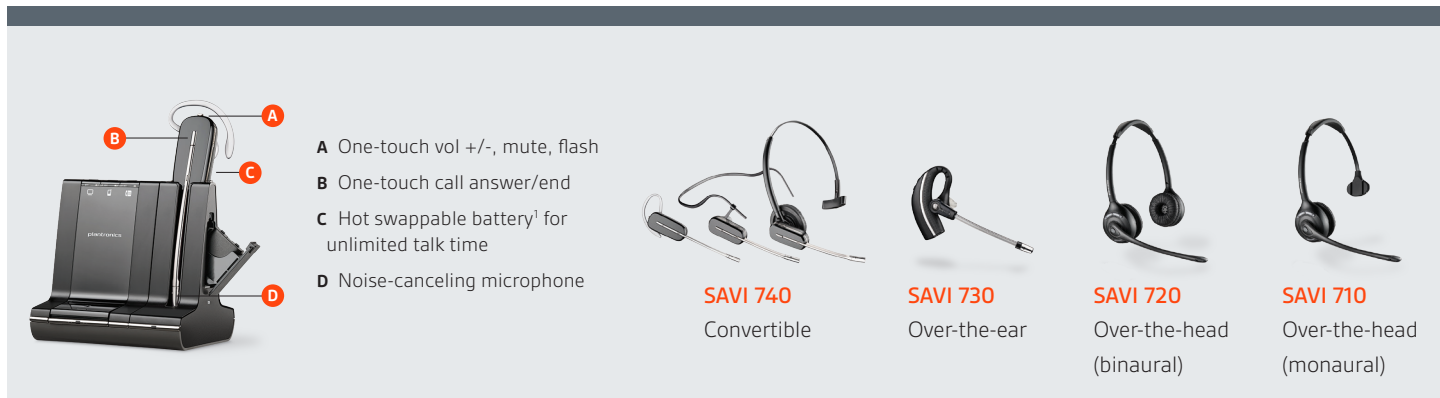

### Multiple devices. Singular control.

The Savi 700 series is changing the way productivity-focused office professionals communicate. With multi-device connectivity, an ultra-versatile convertible headset, and up to 350 feet of wireless range, now you can easily manage PC, mobile and desk phone calls with the most intelligent wireless headset system on the market.

# SAVI 700 SERIES

- A** One-touch vol +/-, mute, flash
- B** One-touch call answer/end
- C** Hot swappable battery<sup>1</sup> for unlimited talk time
- D** Noise-canceling microphone

**SAVI 740**  
Convertible

## SUPERIOR CALL MANAGEMENT

- 3-way connectivity to easily switch and mix PC, mobile, and desk phone audio
- Automatically routes mobile audio to whichever device you pick up
- Easily transfer audio between headset and mobile phone to take calls on-the-road
- UC presence automatically updated when on a PC, mobile, or desk phone call
- Energy efficient adaptive power system optimizes for range and talk time
- Conference in up to three additional headsets and guests can continue through multiple calls

## SAVI 740 INNOVATIVE DESIGN

- Lightest DECT wireless headset on the market
- Three comfortable wearing styles
- Hot swappable battery<sup>1</sup> for unlimited talk time