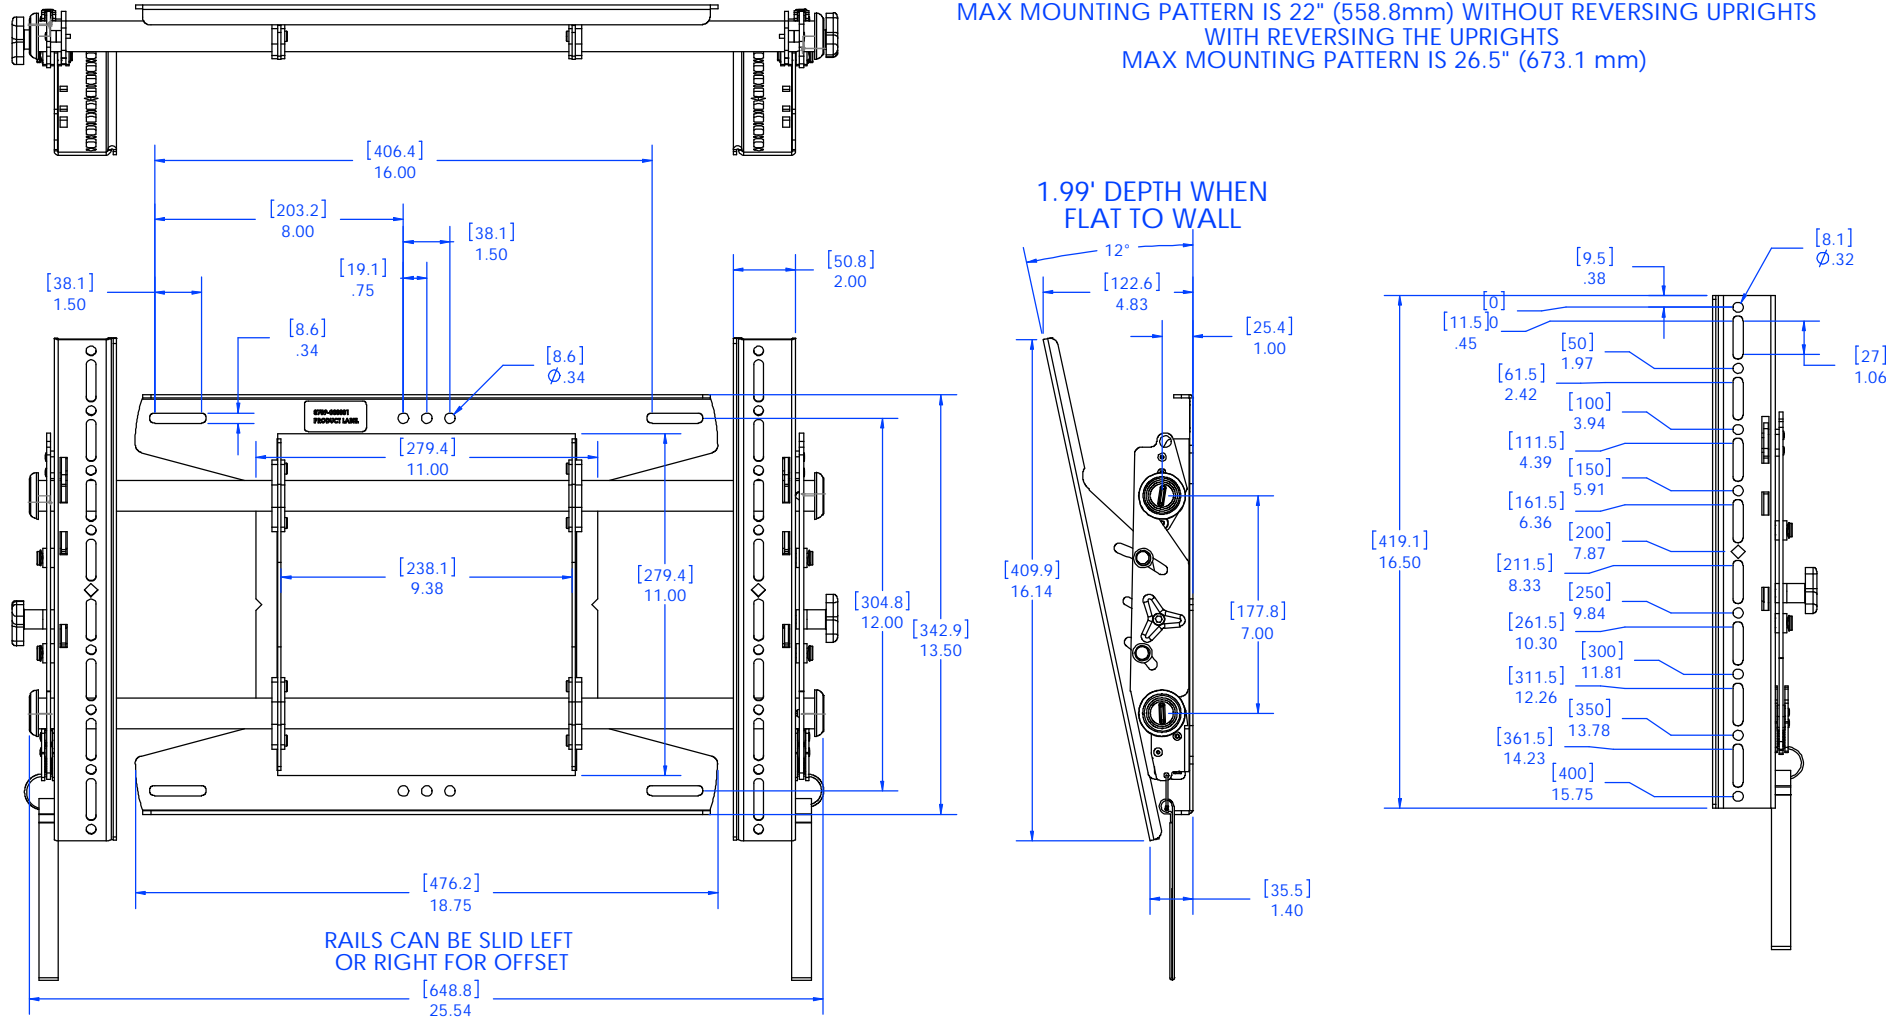

MAX MOUNTING PATTERN IS 22" (558.8mm) WITHOUT REVERSING UPRIGHTS
 WITH REVERSING THE UPRIGHTS
 MAX MOUNTING PATTERN IS 26.5" (673.1 mm)

1.99' DEPTH WHEN
 FLAT TO WALL

RAILS CAN BE SLID LEFT
 OR RIGHT FOR OFFSET

CHIEF MANUFACTURING INC.
 MOUNT ORDER NUMBER IS MTAXXXX OR MTAU
 PHONE: 1-800-582-6480

THE INFORMATION AND DESIGNS CONTAINED
 IN THIS DRAWING ARE CONFIDENTIAL AND THE
 PROPRIETARY PROPERTY OF CHIEF MFG., INC.
 NEITHER THIS DESIGN NOR ANY INFORMATION
 CONTAINED IN THIS DRAWING MAY BE
 REPRODUCED OR DISCLOSED TO OTHERS
 WITHOUT THE EXPRESS WRITTEN CONSENT OF
 CHIEF MFG., INC.