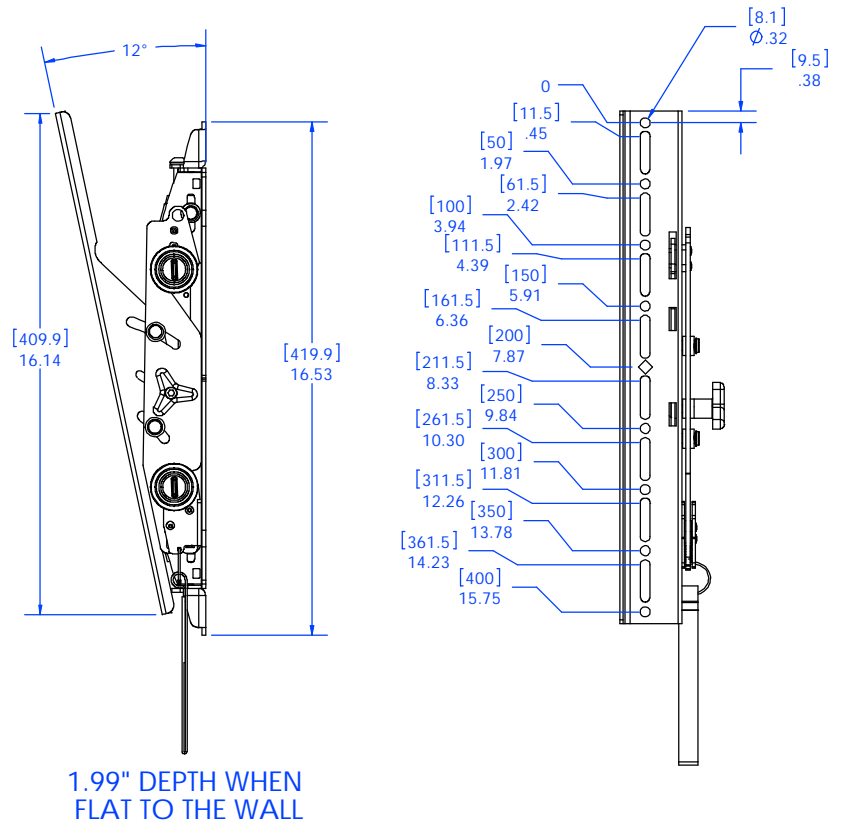

MAX MOUNTING PATTERN IS 21.6" (548.6 mm) WITHOUT REVERSING UPRIGHTS
 WITH REVERSING THE UPRIGHTS
 MAX MOUNTING PATTERN IS 26.2" (665.5 mm)

CHIEF MANUFACTURING INC.
 MOUNT ORDER NUMBER IS MTMU OR
 MTMXXXX
 PHONE: 1-800-582-6480