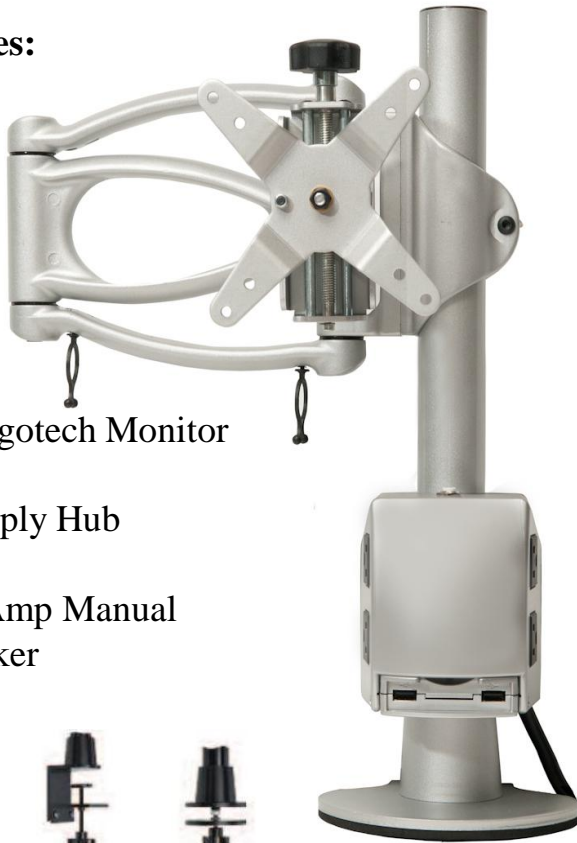

Single & Dual with I.C.E. Cube

Integrated Connectivity and Electricity

ICE Cube Features:

- Convenience Power and Connectivity
- Alternative to Beltline Power
- UL Listed Category 962A
- Mounts to any Ergotech Monitor Mount 1.5" Pole
- 4 Port Power Supply Hub
- 2 Port USB Hub
- Protected by 15 Amp Manual Reset Circuit Breaker
- Black or Silver

Single & Dual Features

- Mounts 1 to 2 monitors quickly and cost effectively.
- "Quick Release" pivot mounts.
- "Tool-less" design.
- Arm nests flush without interference in back-to back situations.
- Quick set-up, installation and adjustment.
- Cable management system.

Product Specifications

- Pivots 20° up/10° down for each monitor
- 75mm and 100mm VESA® compatible
- Holds monitors up to 25 lbs. each
- Lifetime Warranty

Product Options

- Black or Silver
- 16" or 28" vertical poles
- Multiple mounting interfaces *