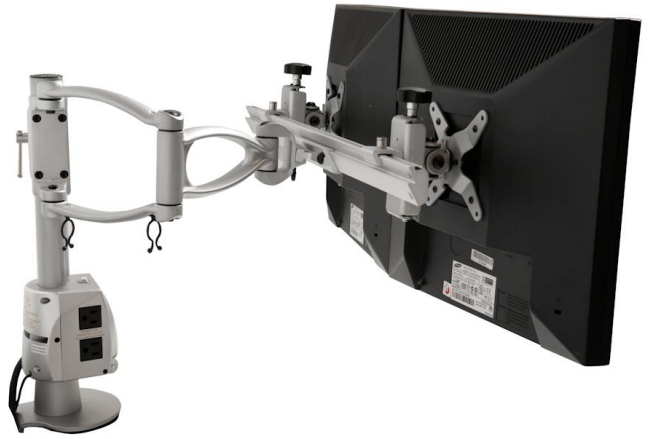

Single & Dual with I.C.E. Cube

Integrated Connectivity and Electricity

ICE Cube Features:

- Convenience Power and Connectivity
- Alternative to Beltline Power
- UL Listed Category 962A
- Mounts to any Ergotech Monitor Mount 1.5" Pole
- 4 Port Power Supply Hub
- 2 Port USB Hub
- Protected by 15 Amp Manual Reset Circuit Breaker
- Black or Silver

Single & Dual Features

- Mounts 1 to 2 monitors quickly and cost effectively.
- "Quick Release" pivot mounts.
- "Tool-less" design.
- Arm nests flush without interference in back-to back situations.
- Quick set-up, installation and adjustment.
- Cable management system.

Product Specifications

- Pivots 20° up/10° down for each monitor
- 75mm and 100mm VESA® compatible
- Holds monitors up to 25 lbs. each
- Lifetime Warranty

Product Options

- Black or Silver
- 16" or 28" vertical poles
- Multiple mounting interfaces *