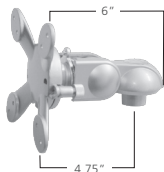

MONITOR MOUNT

VESA MOUNT

- Quick connect 75/1000 mm Vesa mount
- Attach Vesa mount to extension or to connector
- Silver finish

Product code: **MA2000-511Q**
List Price: **$78**