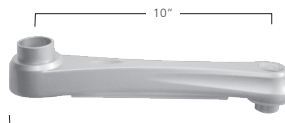

Product code: **MA2000-502A**
List Price: **\$54**

POLES

STANDARD POLE

- 16.25" h; 1-1/8" diameter
- Mounts to Standard Clamp or grommet
- Includes cable management clips
- Silver finish

Product code: **MA2000-501A**
List Price: **\$58**

LARGE POLE

- 28" h; 1-1/8" diameter
- Mounts to Large Clamp or grommet
- Includes cable management clips
- Silver finish

Product code: **MA2000-501B**
List Price: **\$68**

CONNECTORS

SINGLE CONNECTOR

- Use when mounting one monitor
- Slide connector onto pole
- Height adjustable lever
- Silver finish

Product code: **MA2000-514**
List Price: **\$52**

DUAL CONNECTOR

- Use when mounting two monitors
- Slide connector onto pole
- Height adjustable using supplied Allen key
- Silver finish

Product code: **MA2000-515**
List Price: **\$64**

EXTENSIONS

SHORT EXTENSION

- Attach to connector or use with another extension
- Maximum two extensions per arm
- Silver finish

Product code: **MA2000-512**
List Price: **\$59**

LARGE EXTENSION

- Attach to connector or use with another extension
- Maximum two extensions per arm
- Silver finish