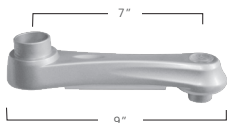

Product code: **MA2000-502A**
List Price: **\$54**

POLES

STANDARD POLE

- 16.25" h; 1-1/8" diameter
- Mounts to Standard Clamp or grommet
- Includes cable management clips
- Silver finish

Product code: **MA2000-501A**
List Price: **\$58**

LARGE POLE

- 28" h; 1-1/8" diameter
- Mounts to Large Clamp or grommet
- Includes cable management clips
- Silver finish

Product code: **MA2000-501B**
List Price: **\$68**

CONNECTORS

SINGLE CONNECTOR

- Use when mounting one monitor
- Slide connector onto pole
- Height adjustable lever
- Silver finish

Product code: **MA2000-514**
List Price: **\$52**

DUAL CONNECTOR

- Use when mounting two monitors
- Slide connector onto pole
- Height adjustable using supplied Allen key
- Silver finish

Product code: **MA2000-515**
List Price: **\$64**

EXTENSIONS

SHORT EXTENSION

- Attach to connector or use with another extension
- Maximum two extensions per arm
- Silver finish

Product code: **MA2000-512**
List Price: **\$59**

LARGE EXTENSION

- Attach to connector or use with another extension
- Maximum two extensions per arm
- Silver finish