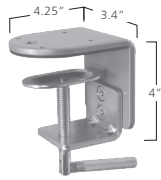

MA2000 MONITOR ARM COMPONENTS

- Customize or build-your-own MA2000 monitor arm
- See application and installation notes below

DESK MOUNTS

MA2000-201B

CLAMP

- Mounts pole to desk
- Use Standard Clamp with Standard Pole; Large Clamp with Large Pole
- Silver finish

Product code: **MA2000-201B**
(Standard Clamp)
MA2000-901AA
(Large Clamp)

List Price: **\$54** (Standard Clamp)
\$74 (Large Clamp)

GROMMET

- Mounts pole to desk
- Use with Standard Pole or Large Pole
- Silver finish

Product code: **MA2000-502A**
List Price: **\$54**

POLES

STANDARD POLE

- 16.25" h; 1-1/8" diameter
- Mounts to Standard Clamp or grommet
- Includes cable management clips
- Silver finish

Product code: **MA2000-501A**
List Price: **\$58**

LARGE POLE

- 28" h; 1-1/8" diameter
- Mounts to Large Clamp or grommet
- Includes cable management clips
- Silver finish

Product code: **MA2000-501B**
List Price: **\$68**

CONNECTORS

SINGLE CONNECTOR

- Use when mounting one monitor
- Slide connector onto pole
- Height adjustable lever
- Silver finish