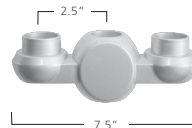

Product code: **MA2000-502A**
List Price: **\$54**

POLES

STANDARD POLE

- 16.25" h; 1-1/8" diameter
- Mounts to Standard Clamp or grommet
- Includes cable management clips
- Silver finish

Product code: **MA2000-501A**
List Price: **\$58**

LARGE POLE

- 28" h; 1-1/8" diameter
- Mounts to Large Clamp or grommet
- Includes cable management clips
- Silver finish

Product code: **MA2000-501B**
List Price: **\$68**

CONNECTORS

SINGLE CONNECTOR

- Use when mounting one monitor
- Slide connector onto pole
- Height adjustable lever
- Silver finish

Product code: **MA2000-514**
List Price: **\$52**

DUAL CONNECTOR

- Use when mounting two monitors
- Slide connector onto pole
- Height adjustable using supplied Allen key
- Silver finish

Product code: **MA2000-515**
List Price: **\$64**

EXTENSIONS

SHORT EXTENSION

- Attach to connector or use with another extension
- Maximum two extensions per arm
- Silver finish

Product code: **MA2000-512**
List Price: **\$59**

LARGE EXTENSION

- Attach to connector or use with another extension
- Maximum two extensions per arm
- Silver finish