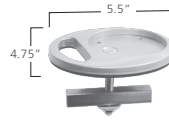

MA2000 MONITOR ARM COMPONENTS

- Customize or build-your-own MA2000 monitor arm
- See application and installation notes below

DESK MOUNTS

MA2000-201B

CLAMP

- Mounts pole to desk
- Use Standard Clamp with Standard Pole; Large Clamp with Large Pole
- Silver finish

Product code: **MA2000-201B**
(Standard Clamp)
MA2000-901AA
(Large Clamp)

List Price: **\$54** (Standard Clamp)
\$74 (Large Clamp)

GROMMET

- Mounts pole to desk
- Use with Standard Pole or Large Pole
- Silver finish

Product code: **MA2000-502A**
List Price: **\$54**

POLES

STANDARD POLE

- 16.25" h; 1-1/8" diameter
- Mounts to Standard Clamp or grommet
- Includes cable management clips
- Silver finish

Product code: **MA2000-501A**
List Price: **\$58**

LARGE POLE

- 28" h; 1-1/8" diameter
- Mounts to Large Clamp or grommet
- Includes cable management clips
- Silver finish

Product code: **MA2000-501B**
List Price: **\$68**

CONNECTORS

SINGLE CONNECTOR

- Use when mounting one monitor
- Slide connector onto pole
- Height adjustable lever
- Silver finish