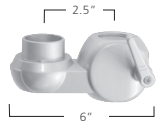

Product code: **MA2000-201B**
(Standard Clamp)
MA2000-901AA
(Large Clamp)

List Price: **\$54** (Standard Clamp)
\$74 (Large Clamp)

GROMMET

- Mounts pole to desk
- Use with Standard Pole or Large Pole
- Silver finish

Product code: **MA2000-502A**
List Price: **\$54**

POLES

STANDARD POLE

- 16.25" h; 1-1/8" diameter
- Mounts to Standard Clamp or grommet
- Includes cable management clips
- Silver finish

Product code: **MA2000-501A**
List Price: **\$58**

LARGE POLE

- 28" h; 1-1/8" diameter
- Mounts to Large Clamp or grommet
- Includes cable management clips
- Silver finish

Product code: **MA2000-501B**
List Price: **\$68**

CONNECTORS

SINGLE CONNECTOR

- Use when mounting one monitor
- Slide connector onto pole
- Height adjustable lever
- Silver finish

Product code: **MA2000-514**
List Price: **\$52**

DUAL CONNECTOR

- Use when mounting two monitors
- Slide connector onto pole
- Height adjustable using supplied Allen key
- Silver finish

Product code: **MA2000-515**
List Price: **\$64**