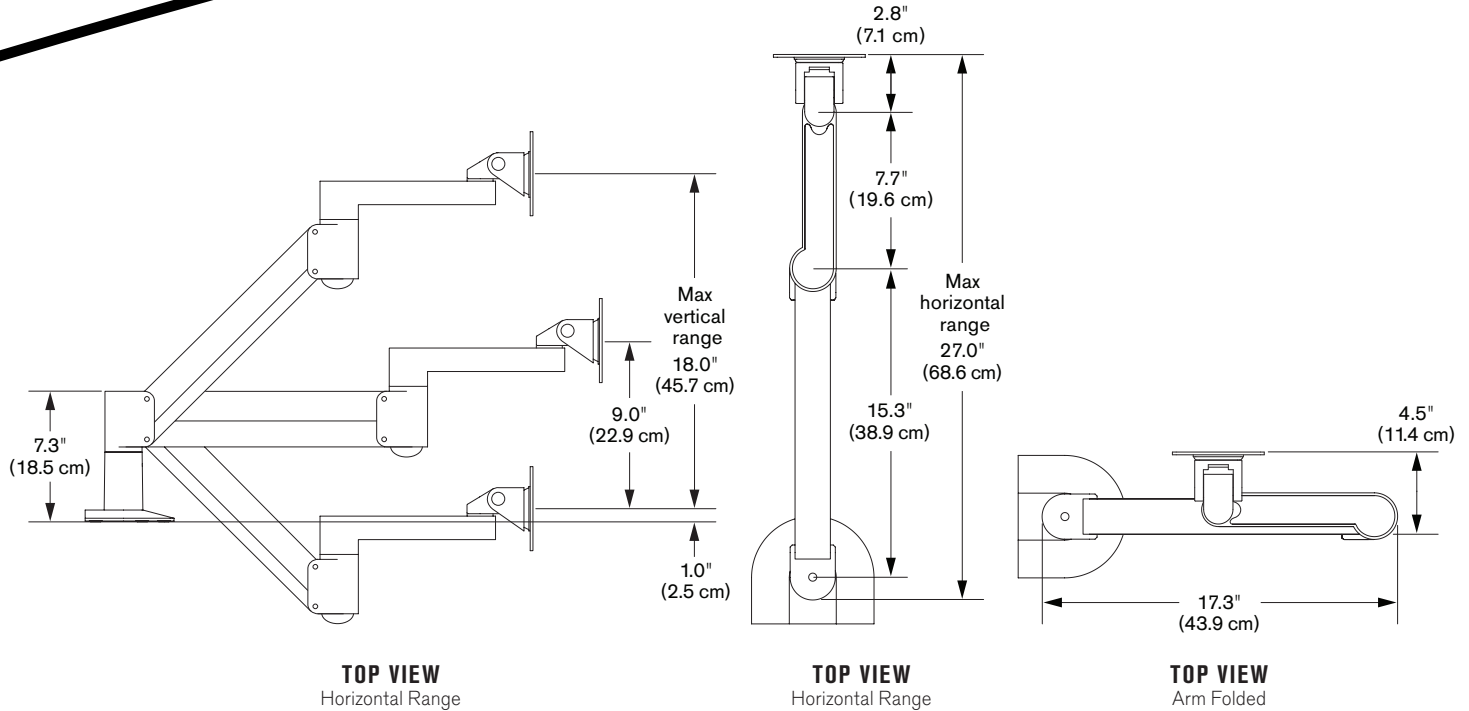

Model 7500

Specifications

CAPABILITIES

Vertical range.....	18" (45.7 cm), +/- 9" (22.9 cm) from horizontal
Horizontal range.....	27" (68.6 cm)
Rotation.....	360 degrees at three joints
Monitor tilt.....	200 degrees
Monitor pivot.....	Landscape to portrait
Monitor compatibility.....	VESA® 75mm and 100mm
Cable management.....	Cables are concealed in arm
Mounting options.....	FLEXmount™, Slatwall, Wall, Thru-Desk
Monitor weight/model number.....	2 - 13 lbs (0.9 - 5.9 kg) / 7500-500 6 - 21 lbs (2.7 - 9.5 kg) / 7500-800 8 - 27 lbs (3.6 - 12.2 kg) / 7500-1000 13.5 - 44 lbs (6.1 - 19.9 kg) / 7500-1500