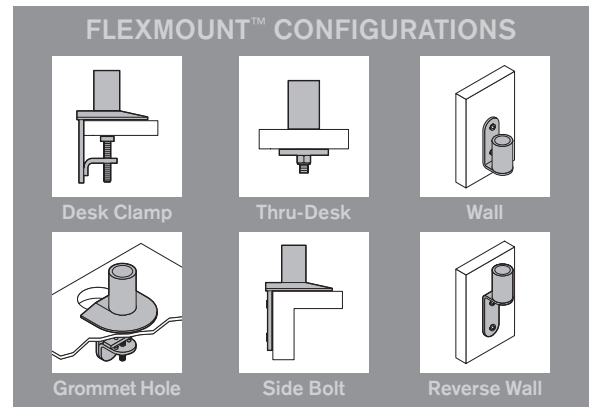

Model 7500

Specifications

CAPABILITIES

Vertical range.....	18" (45.7 cm), +/- 9" (22.9 cm) from horizontal
Horizontal range.....	27" (68.6 cm)
Rotation.....	360 degrees at three joints
Monitor tilt.....	200 degrees
Monitor pivot.....	Landscape to portrait
Monitor compatibility.....	VESA® 75mm and 100mm
Cable management.....	Cables are concealed in arm
Mounting options.....	FLEXmount™, Slatwall, Wall, Thru-Desk
Monitor weight/model number.....	2 - 13 lbs (0.9 - 5.9 kg) / 7500-500 6 - 21 lbs (2.7 - 9.5 kg) / 7500-800 8 - 27 lbs (3.6 - 12.2 kg) / 7500-1000 13.5 - 44 lbs (6.1 - 19.9 kg) / 7500-1500

OPTIONAL ACCESSORIES

QUICK RELEASE ADAPTERS
Allows for quick attach and release of monitor (8336-QR).

MOUNTS
Wall (8325), slatwall (8246) and thru-desk (8312).

EXTENDER TUBES
Raise the height of your arm. 2" (8171-75-2) and 6" (8171-75-6) extensions available.

HANDLE SET
Provides convenient handles to reposition monitor (8291).

Phone: 800.524.2744 | Fax: 610.253.9521 | E-mail: sales@LCDarms.com | Web: www.LCDarms.com