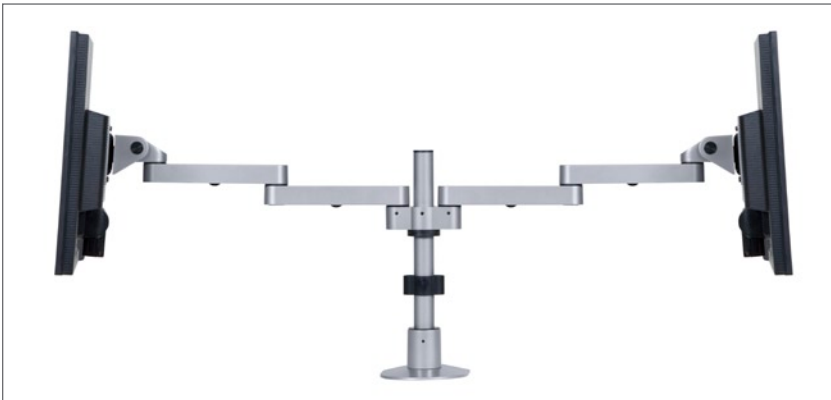

# Model 9163

Long-reach Side-by-Side LCD Mount

Ideal for suspending two large flat panel monitors side-by-side. Position each monitor independently of the other, and quickly adjust pivot and placement as your needs change. Adjust height along the included 12" pole.

## FEATURES

- ▲ The arm can fold up to fit about 3" of space and extend out 17.5"
- ▲ Arms are adjustable vertically up and down along the pole
- ▲ Arm joints rotate 360° and the monitor can tilt over 200°
- ▲ Users can position the LCD arm with the touch of a finger
- ▲ Cable management keeps the work surface free of annoying cable clutter
- ▲ VESA-monitor compatible - 75mm and 100mm VESA adapters included

Extend each monitor up to 17.5" from pole

Suspend two large flat panel monitors side-by-side

Instantly reposition monitors as your needs change

Integrated cable management keeps your work surface clean