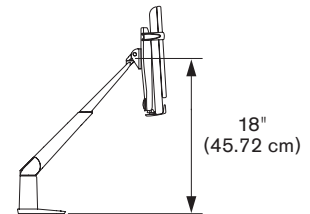

Model 5545-T

Vertical range:.....	+/-5" (12.7 cm) from horizontal	+/-5" (12.7 cm) from horizontal
Horizontal range:.....	18" (45.7 cm)	16" (40.6 cm)
Rotation:.....	360 degrees at three joints	360 degrees at three joints
Tilt:.....	185 degrees	185 degrees
Cable management:.....	Cables are clipped beneath arm	Cables are clipped beneath arm
Mounting options:.....	Desk Clamp (2" [5 cm] thickness or less) Grommet Mount (2" [5 cm] or larger)	Desk Clamp (2" [5 cm] thickness or less) Grommet Mount (2" [5 cm] or larger)
Monitor weight/ model number:.....	1 - 6.6 lbs (0.5 - 3 kg) / 5507-T-150-FM 4.6 - 11.6 lbs (2.1 - 5.3 kg) / 5507-T-250-FM	1 - 6.6 lbs (0.5 - 3 kg) / 5545-T-150-FM 4.6 - 11.6 lbs (2.1 - 5.3 kg) / 5545-T-250-FM

Phone: 800.524.2744 | Fax: 610.253.9521 | E-mail: sales@LCDarms.com | Web: www.LCDarms.com