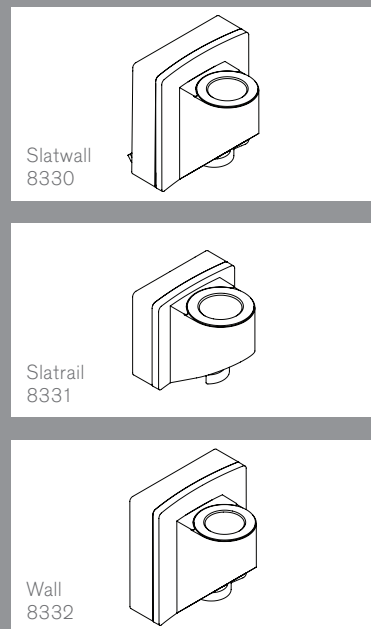

OPTIONAL MOUNTING SOLUTIONS