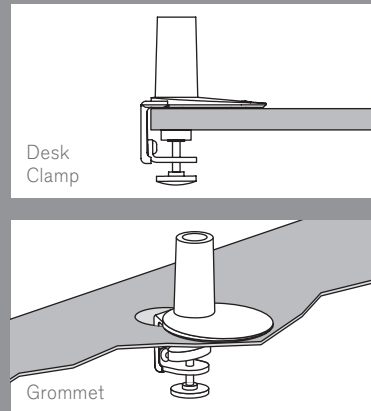

EVO® Laptop Arm

Specifications

STANDARD DESKTOP MOUNT CONFIGURATIONS