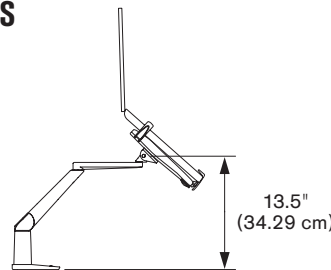

ARM CAPABILITIES

Model 5507-T