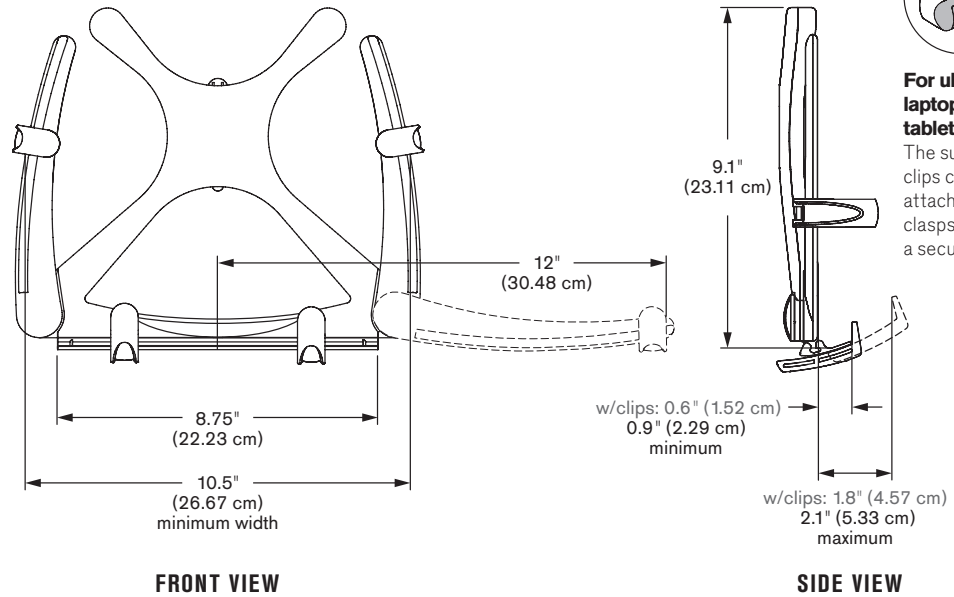

LAPTOP / TABLET HOLDER CAPABILITIES

For ultra thin laptops/tablet PCs:
The supplied clips can be attached to the clasps to ensure a secure grasp.