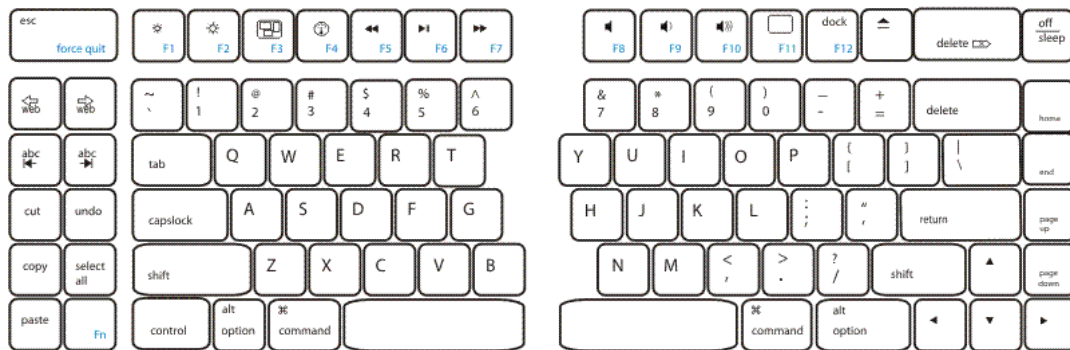

Freestyle™

CONVERTIBLE KEYBOARD

Optimized Mac Layout

Kinesis® Freestyle® for Mac®: US layout

Left Side Driverless Hot Keys for commonly used mouse actions

- Internet Page Forward & Back.
- Cut, Undo, Copy, Select All & Paste.
- Beginning and End of Line.

Top Row Driverless Special Function Keys

Like the new iMac plus more!

- Esc/force quit, Brightness, Exposé & Dashboard.
- Play Audio & Audio Volume.
- Dock, Eject & Off/Sleep.