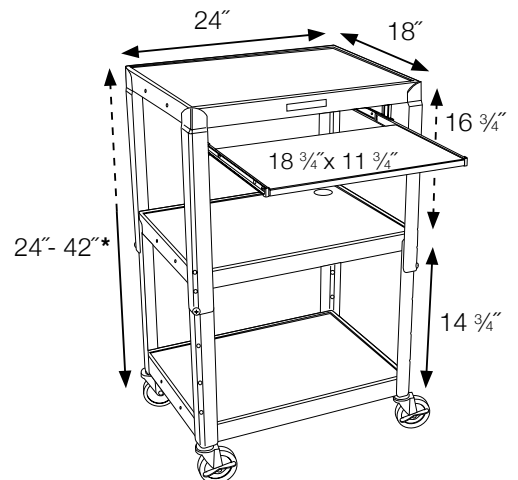

## Adjustable Height Metal Cart With Keyboard

- Adjusts in height from 24" - 42" in 2" increments
- Roll formed shelves with powder coat paint finish
- Shelves are 24"W x 18"D
- Cable pass through holes
- 3-outlet 15' UL and CSA listed electric
- 1/4" retaining lip around each shelf
- Includes safety mat for top shelf