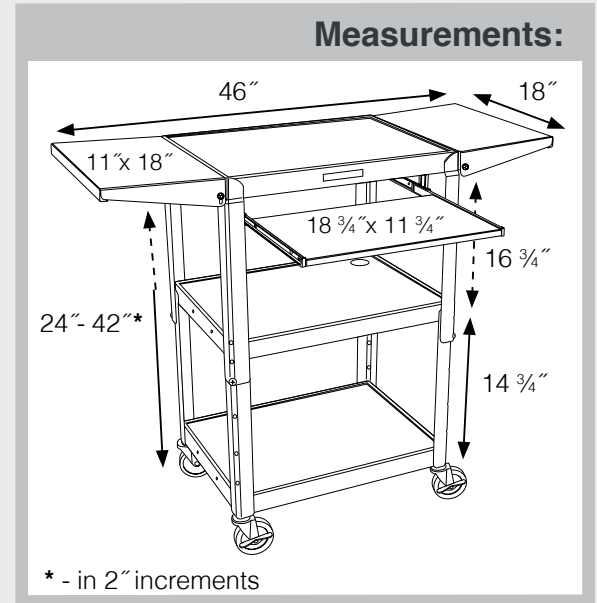

AVJ42KBDL

24"W x 18"D Adjustable Height Metal Cart w/ Drop Leaf Shelves

AVJ42KBCDL

- Roll formed shelves with powder coat paint finish
- Drop leaf side shelves
- Cable pass through holes
- 3-outlet 15' UL and CSA listed electric
- 1/4" retaining lip around each shelf
- Includes safety mat for top shelf
- Steel locking cabinet with full piano hinge

AVJ42KBDL

Color Options:

Black

Gray
LG

Red
RD

Burgundy
BY

Blue
RB

Adjustable height metal tables that include pull-out keyboard shelf, two drop leaf shelves and 3-outlet UL and CSA listed electric assembly with 15' cord. Available with 8" big wheels. 24" W x 18" D. Adjusts in 2" increments from 24" to 42" in height.