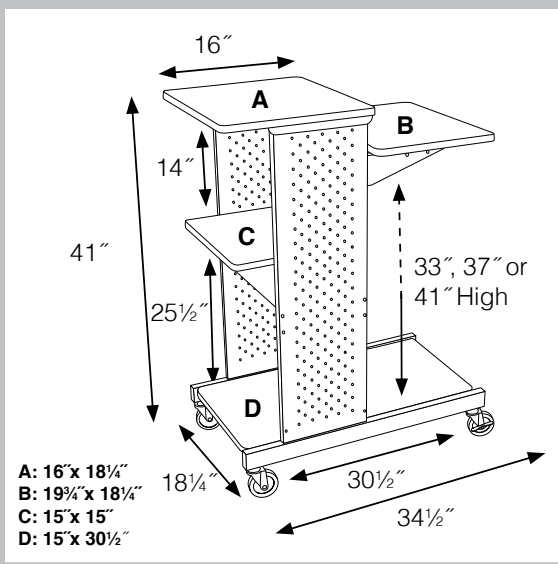

Locking wood laminate cabinet model inner dimensions are: 18¾"H x 13¾"W x 13¾"D.

Includes a 7-outlet UL approved electrical assembly with 25 ft. cord.

A set of heavy duty 4" boardroom casters, two with locking brakes.

Shown with optional Side Shelf Accessory  
19¾" x 18¼"

**WPS4BRE**

39½" H x 18¼" W x 34½" D

**Measurements:**

**WPS4BR5 Boardroom Black Cherry Presentation Stations**

**WPS4BR5CE**

39½" H x 18¼" W x 34½" D

This Boardroom series presentation unit has four black cherry wood looking laminate work surfaces with a black steel frame. The adjustable second shelf can be set from 33" up to 41" high.

**WPS4BR5E**

39½" H x 18¼" W x 34½" D

**Measurements:**