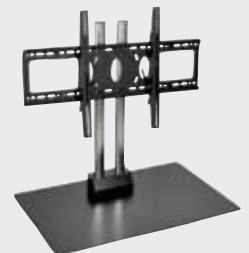

Universal LCD/Flat Panel Stands

NEW Shelf Accessory
1 3/4" H x 19" W x 15" D

WPSMS62SCH-4
65" H x 27" W x 23 1/2" D

Cable access holes

This Flat panel stand holds 37" to 60" flat panel TV's. Two heavy duty chrome steel tubes with a black powder coated base and cable management slots. Engineered for safety.

The heavy duty base plate's 27" x 23 1/2" footprint prevents tipping and the 49 lbs. of counter weight provides the proper center of gravity.

A set of silent roll, 4" full swivel ball bearing casters, two with locking brakes.

Optional shelf add-on is available for DVD player & A/V equipment. 19" x 12" available shelf space.

WFST Universal Flat Panel Mount

Includes the WFST flat panel mount which holds a 37" - 60" TV. The Universal glide bracket design easily hooks onto a mount plate and keeps the display securely attached. Smooth continuous touch tilt that allows up to 15° (+ or -) of adjustment. Mounting hardware included.

WPSMS62CH

60" H x 27" W x 23 1/2" D

WPSMS44CH-4

50" H x 27" W x 23 1/2" D

WPSMS44CH

45" H x 27" W x 23 1/2" D

WPSMS20CH

17 1/2" H x 27" W x 23 1/2" D