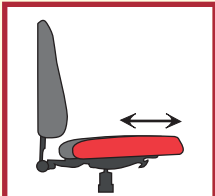

JR-77
Finger-grip T-armrests. Height adjustable. Black. Soft arm pads.

JR-90
Open-loop arms. Height adjustable. Black. Bolts on.

JR-PD
Fold-away. Height adjustable. Durasoft arm pads.

(New) KR-48
Contoured loop arms. Fixed height. Soft padding.

seat adjustments

EZ Back Height adjustment

Seat Slider

Chair Height Adjustment

Tension Adjustment

Seat Tilting

Back Adjustment

special information: