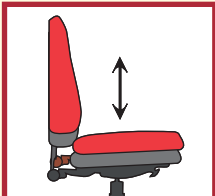

JR-77
Finger-grip T-armrests. Height adjustable. Black. Soft arm pads.

JR-90
Open-loop arms. Height adjustable. Black. Bolts on.

JR-PD
Fold-away. Height adjustable. Durasoft arm pads.

(New) KR-48
Contoured loop arms. Fixed height. Soft padding.

seat adjustments

EZ Back Height adjustment

Seat Slider

Chair Height Adjustment

Tension Adjustment

Seat Tilting

Back Adjustment

special information: