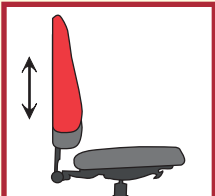

JR-77
Finger-grip T-armrests. Height adjustable. Black. Soft arm pads.

JR-90
Open-loop arms. Height adjustable. Black. Bolts on.

JR-PD
Fold-away. Height adjustable. Durasoft arm pads.

(New) KR-48
Contoured loop arms. Fixed height. Soft padding.

seat adjustments

EZ Back Height adjustment

Seat Slider

Chair Height Adjustment

Tension Adjustment

Seat Tilting

Back Adjustment

special information: