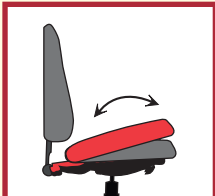

JR-77
Finger-grip T-armrests. Height adjustable. Black. Soft arm pads.

JR-90
Open-loop arms. Height adjustable. Black. Bolts on.

JR-PD
Fold-away. Height adjustable. Durasoft arm pads.

(New) KR-48
Contoured loop arms. Fixed height. Soft padding.

seat adjustments

EZ Back Height adjustment

Seat Slider

Chair Height Adjustment

Tension Adjustment

Seat Tilting

Back Adjustment

special information: