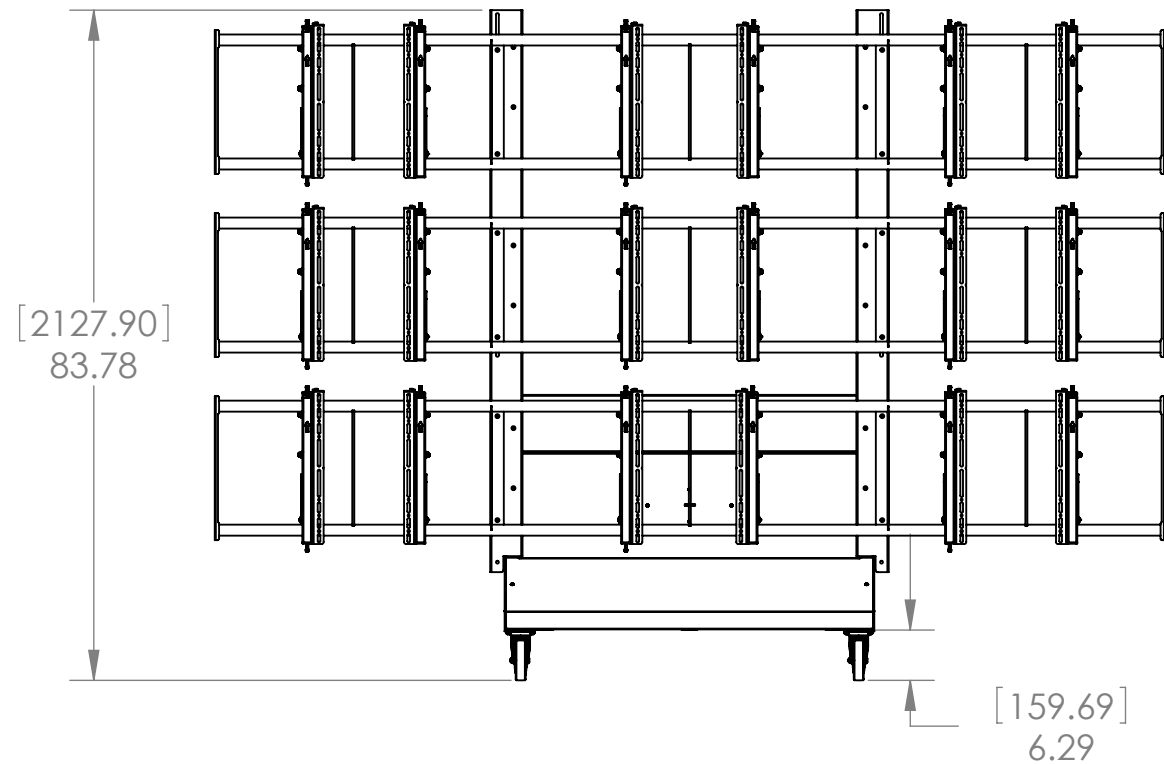

MOUNTS.COM

DIMENSION ARE IN INCH AND [MM]

PREMIER MOUNTS®
 CREATING POSITIVE CUSTOMER EXPERIENCES
 3130 East Miraloma Avenue
 Anaheim, CA 92806
 P. 800.368.9700 - F. 800.832.4888

ITEM DESCRIPTION:
MVWC-3X3

SIZE	DWG. NO.
B	
SCALE: 1:1	
SHEET 1 OF 1	