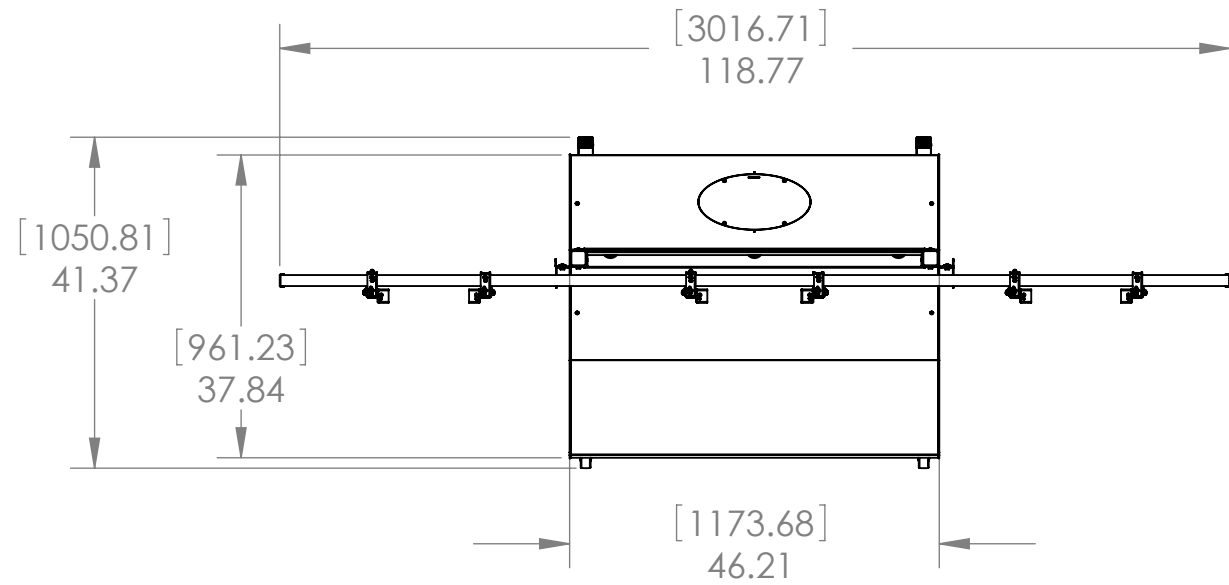

THE INFORMATION CONTAINED IN THIS DRAWING IS THE SOLE PROPERTY OF PREMIER MOUNTS DIVISION OF <PMPI> ANY REPRODUCTION IN PART OR WHOLE WITHOUT THE WRITTEN PERMISSION OF PREMIER MOUNTS DIVISION OF <PMPI> IS PROHIBITED.

MOUNTS.COM

DIMENSION ARE IN INCH AND [MM]

PREMIER MOUNTS®
 CREATING POSITIVE CUSTOMER EXPERIENCES
 3130 East Miraloma Avenue
 Anaheim, CA 92806
 P. 800.368.9700 - F. 800.832.4888

ITEM DESCRIPTION:
MVWC-3X3

SIZE	DWG. NO.
B	
SCALE: 1:1	
SHEET 1 OF 1	