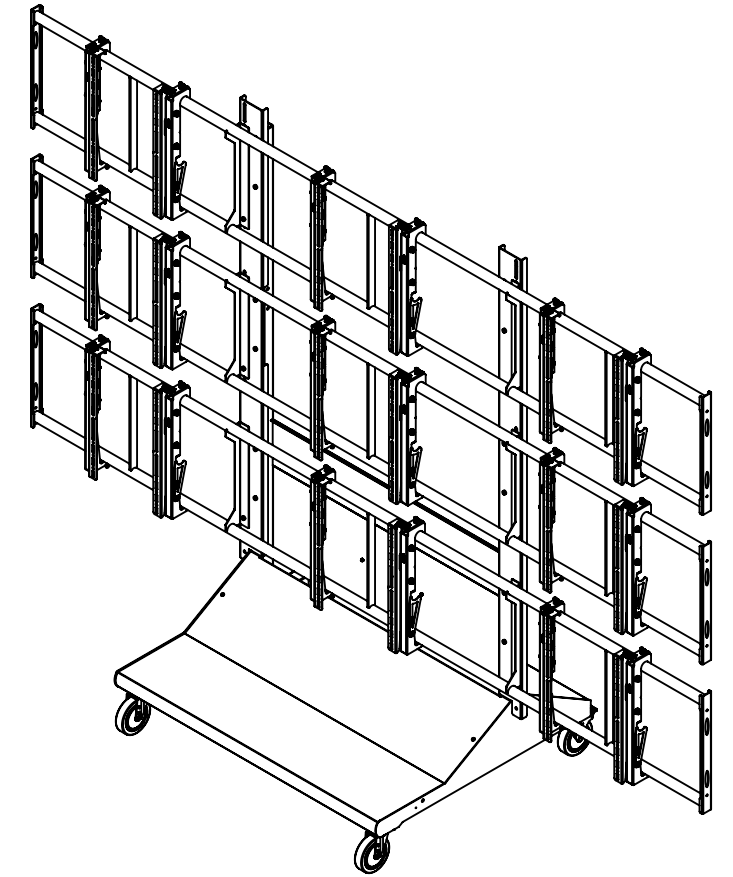

MOUNTS.COM

DIMENSION ARE IN INCH AND [MM]

PREMIER MOUNTS®
 CREATING POSITIVE CUSTOMER EXPERIENCES
 3130 East Miraloma Avenue
 Anaheim, CA 92806
 P. 800.368.9700 - F. 800.832.4888

ITEM DESCRIPTION:
MVWC-3X3

SIZE	DWG. NO.
B	
SCALE: 1:1	
SHEET 1 OF 1	