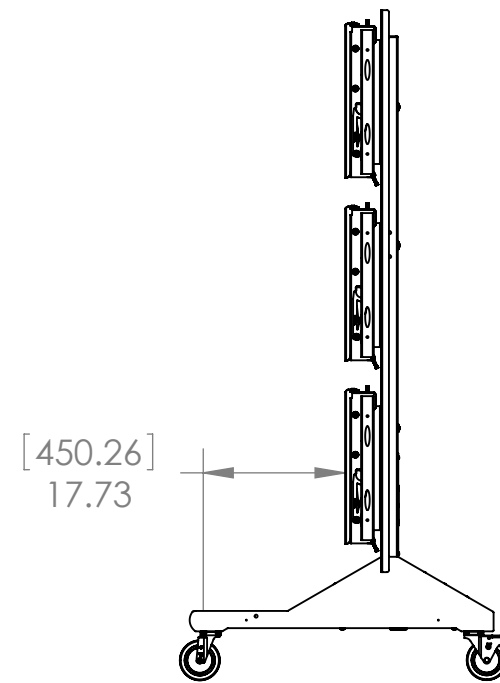

MOUNTS.COM

DIMENSION ARE IN INCH AND [MM]

PREMIER MOUNTS®
 CREATING POSITIVE CUSTOMER EXPERIENCES
 3130 East Miraloma Avenue
 Anaheim, CA 92806
 P. 800.368.9700 - F. 800.832.4888

ITEM DESCRIPTION:
MVWC-3X3

SIZE	DWG. NO.
B	
SCALE: 1:1	
SHEET 1 OF 1	