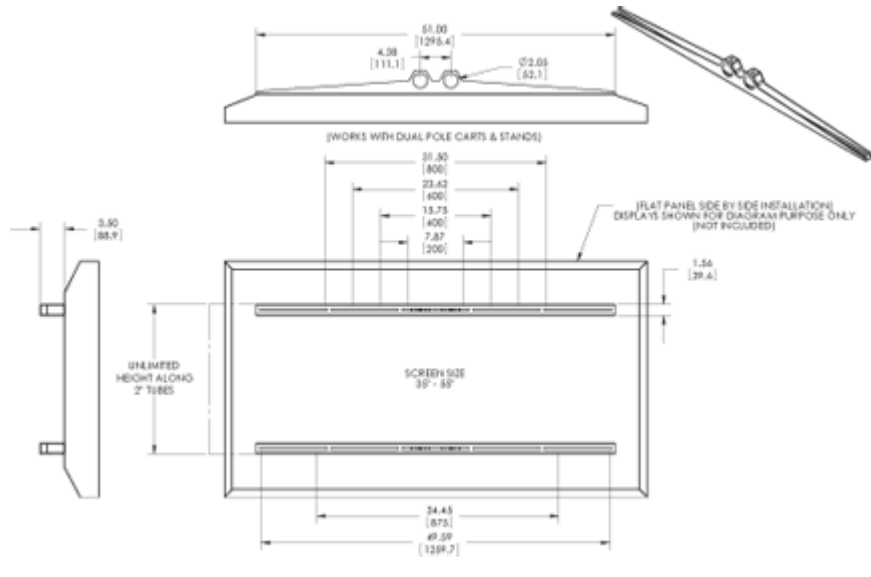

UFA

Flat Mount for Dual-Pole Carts and Stands

DOWNLOAD FULL SIZE CAD FILES AND DIMENSIONAL DRAWINGS AT MOUNTS.COM

ACCESSORIES FOR UFA

PSD-TL84 LIST 750.00
Lightweight Dual-Pole Floor Stand with 84 in. Chrome Poles

PSD-CS60 LIST 800.00
Floor Stand with 60 in. Chrome Poles and Back-To-Back Flat-Panel Mount Adapter

PSD-TL72 LIST 700.00
Lightweight Dual-Pole Floor Stand with 72 in. Chrome Poles

PSD-TS72 LIST 704.00
Low-Profile Dual-Pole Floor Stand with 72 in. Chrome Poles

MORE AT MOUNTS.COM

SIMILAR PRODUCTS

UFA LIST 168.00
Flat Mount for Dual-Pole Carts and Stands

UFA-XL LIST 449.00
Universal Fixed Dual-Pole Mount for Multiple Flat-Panel Display up to 160 lb

USA LIST 221.00
Swivel Flat-Panel Mount For Carts and Stands

MORE AT MOUNTS.COM