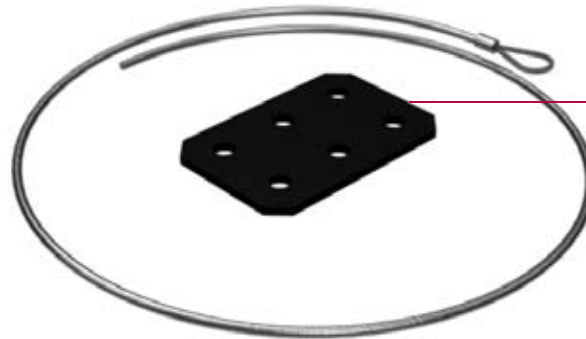

DS-ACC760

Cable Release Kit

For Peerless' Full Service Video Wall Mount (DS-VW760)

Quickly handle maintenance and repair service in a video wall with this Cable Release Kit for Peerless' Full Service Video Wall Mount (DS-VW760). This simple cable release replaces the original mount release mechanism and provides quick access to once hard-to-reach locations. Use it for the center screens in a video wall, recessed video walls or any other location where quick and easy maintenance is a plus.

FEATURES

- Makes maintenance quick and easy
- Thin and durable cable
- Tough, long-lasting fastener for secure attachment
- Provides access to recessed wall areas
- Enables screen to stay positioned in video wall matrix during maintenance

Product Specifications

	DIMENSIONS (W x H x D)	PRODUCT WEIGHT	LOAD CAPACITY	FINISH	AVAILABLE COLORS
DS-ACC760	N/A*	N/A*	N/A*	Scratch resistant fused epoxy fastener and durable steel cable	Black

*Not Applicable

Package Specifications

	PACKAGE SIZE (W x H x D)	PACKAGE SHIP WEIGHT	PACKAGE UPC CODE	PACKAGE CONTENTS	UNITS IN PACKAGE
DS-ACC760	5.62" x 3.25" x 2.25" (142.74 x 82.55 x 57.15mm)	28lb (12.70kg)	735029270812	Cable, Fastener	1