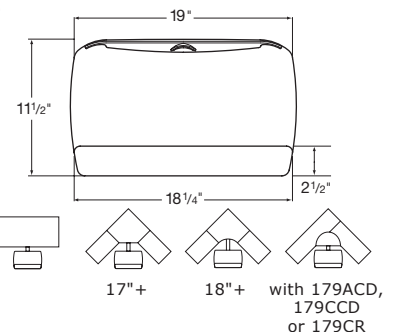

Features

- Ideal for users with no mouse or pointing device at keyboard level
- Available in Classic or UltraThin
- UltraThin platform features Optimizer document holder cable management system
- Removable LeatheRite palm support
- Fits straightaway, diagonal corner over 17", curved corner over 18", and 90° corner with adapter

Color	Platform Type	Palm Support	Model #	Weight
Black	Classic	Jel	CB-180-25J	5
		No Jel	CB-180-25	5
	UltraThin	Jel	UB-180-25J	5
		No Jel	UB-180-25	5
Gray	Classic	Jel	CG-180-26J	5
		No Jel	CG-180-26	5
	UltraThin	Jel	UG-180-26J	5
		No Jel	UG-180-26	5