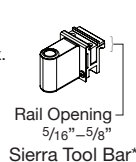

Mounting options: