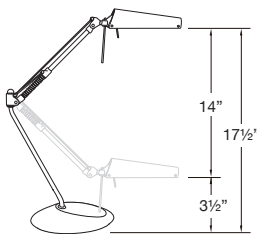

Specifications:

Horizontal and vertical reach