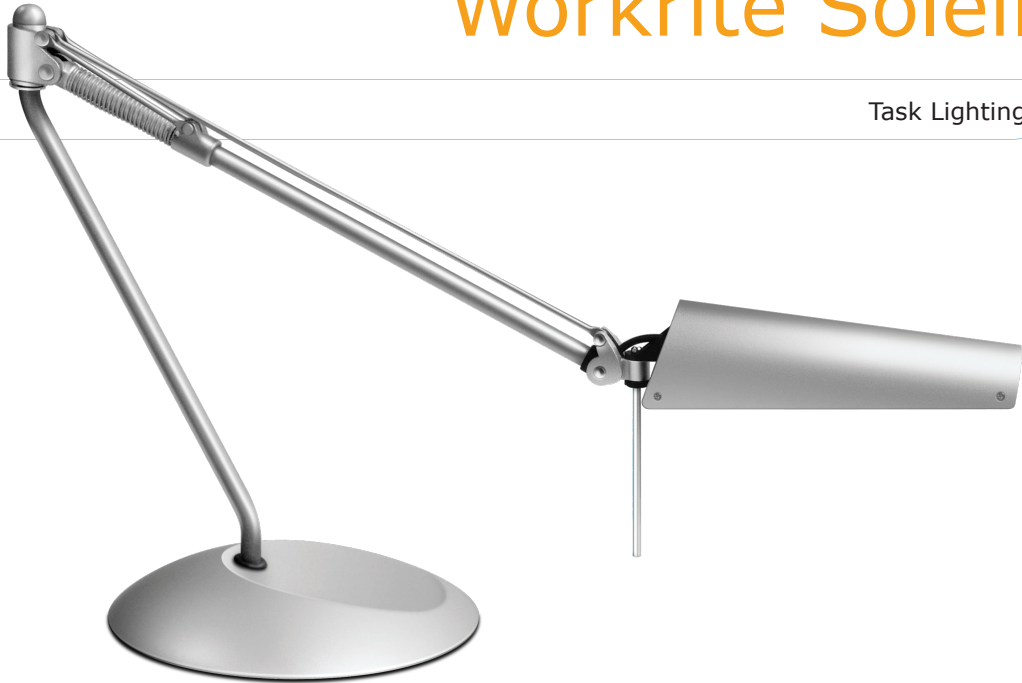

# Workrite Soleil™

Task Lighting

*Better light by design with a wide range of adjustments*

*Green focus with recycled/recyclable materials using only 9 watts*

*20 year LED life backed by a 10 year fixture warranty*

## Illuminate your work with style and sustainability

The Workrite Soleil LED task light brings elegance and functionality to the workspace. Combining energy efficient LED's with the fluid motion and elegant styling of the arm, the Workrite Soleil represents the next generation of lighting technology.

### Ergonomic Adjustability

The Workrite Soleil task light features a spring-loaded, self-balancing arm for smooth vertical and lateral adjustments. The shade maintains position to optimize the incident angle of light, thus minimizing glare. Soleil's user-adjustable features include: 14" adjustable height range, 22" of horizontal reach, 360° of rotation at base and 160° lateral pivot for shade.

### Engineered to Reduce Glare and Improve Visual Comfort

The Workrite Soleil features precision engineered optical grade PMMA lenses to optimize the light distribution. Each LED and lens is precisely aligned to create a combined light output that reduces glare and maximizes visual comfort for better productivity.