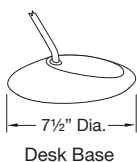

Mounting options: