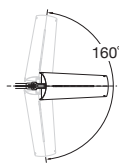

Mounting	Model #	Weight	List Price
Desk Base	SOL-111-01	10	695
Clamp	SOL-121-01	4	599
Sierra Tool Bar	SOL-131-01	4	635

### Mounting Hardware Only (for replacement orders)

Mounting	Model #	Weight	List Price
Desk Base	SOL-BSE-01	7	192
Clamp Mount	SOL-CLP-01	1	38
Sierra Tool Bar Mount*	SOL-STR-01	1	68

### Specifications:

Horizontal and vertical reach

Shade pivot

Fixture rotation (all mounts)