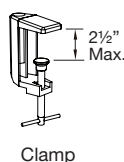

Mounting options: