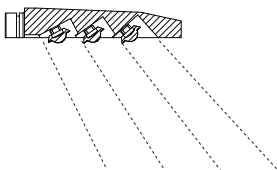

Asymmetric light projection reduces glare

Illuminate your work with style and sustainability

The Workrite Soleil LED task light brings elegance and functionality to the workspace. Combining energy efficient LED's with the fluid motion and elegant styling of the arm, the Workrite Soleil represents the next generation of lighting technology.

Ergonomic Adjustability

The Workrite Soleil task light features a spring-loaded, self-balancing arm for smooth vertical and lateral adjustments. The shade maintains position to optimize the incident angle of light, thus minimizing glare. Soleil's user-adjustable features include: 14" adjustable height range, 22" of horizontal reach, 360° of rotation at base and 160° lateral pivot for shade.

Green Features for LEED Eligibility

Workrite Soleil is eligible for 3-5 LEED credits based on its energy use and material composition. The energy efficient LED's in the Soleil consume only 9 watts, providing significant energy savings over fluorescent and incandescent lamps. The integrated long-lasting LED's provide an average lifetime of 50,000 hours of operation—up to 20 years of normal function. The fixture is manufactured from up to 60% post-consumer recycled materials in the body and base, using a VOC-free manufacturing process. These materials are recyclable at the end of the product's lifetime. Together, these green features and sustainable design make Workrite Soleil a natural choice.

Engineered to Reduce Glare and Improve Visual Comfort

The Workrite Soleil features precision engineered optical grade PMMA lenses to optimize the light distribution. Each LED and lens is precisely aligned to create a combined light output that reduces glare and maximizes visual comfort for better productivity.

At Workrite we believe every body has a right to work comfortably and safely for maximum productivity. You can trust Workrite, as 75% of Fortune 100 companies have, for solutions that fit today's diverse range of workers.