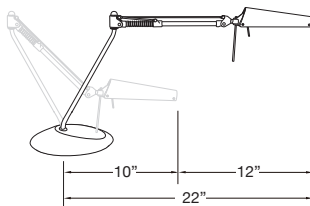

### Mounting Hardware Only (for replacement orders)

Mounting	Model #	Weight	List Price
Desk Base	SOL-BSE-01	7	192
Clamp Mount	SOL-CLP-01	1	38
Sierra Tool Bar Mount*	SOL-STR-01	1	68

### Specifications:

Horizontal and vertical reach

Shade pivot

Fixture rotation (all mounts)