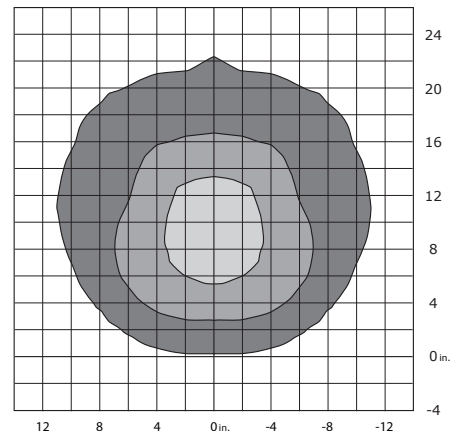

### Specifications:

Horizontal and vertical reach

Shade pivot

Fixture rotation (all mounts)

### Photometrics

Source at 15.75"

Illumination, footcandles