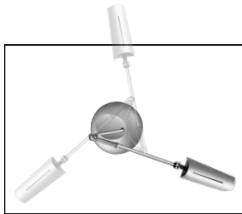

Workrite Soleil™

Task Lighting

Better light by design with a wide range of adjustments