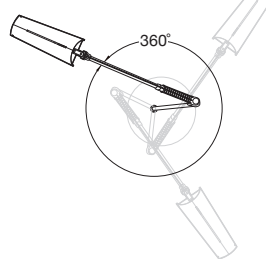

### Mounting Hardware Only (for replacement orders)

Mounting	Model #	Weight	List Price
Desk Base	SOL-BSE-01	7	192
Clamp Mount	SOL-CLP-01	1	38
Sierra Tool Bar Mount*	SOL-STR-01	1	68

### Specifications:

Horizontal and vertical reach

Shade pivot

Fixture rotation (all mounts)