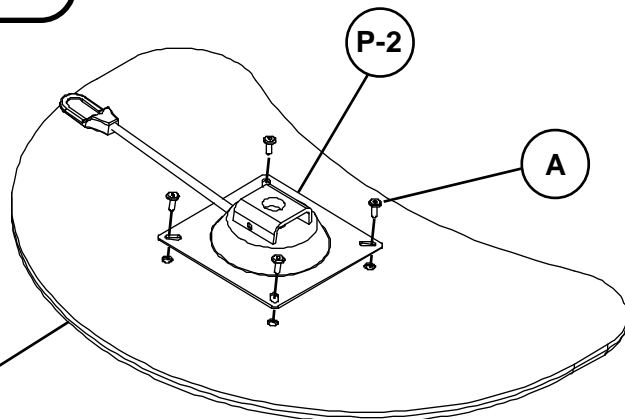

BALT[®]

POP

Adjustable Mobile Laptop Desk

Assembly Instructions

POP

Adjustable Mobile Laptop Desk

Part	Drawing	Description	Qty	Part	Drawing	Description	Qty
P-1		Top Platform	1 EA	Hardware List			
P-2		Top Support	1 EA				
P-3		Five Star Base	1 EA				
A		Flat Head Screw	4 EA				
C		Cylinder	1 EA				
D		2" Locking Caster	2 EA				
E		2" Caster	3 EA				
F		Allen Wrench	1 EA				

To Assemble:

1. Identify and Separate all the Parts and Hardware.
2. Place the Top Panel (P-1) with the insert nuts facing up and attach Top Support (P-2) using 4 Flat Head screws (A) as shown in the Illustration # 1. Tighten the screws using Allen wrench (F)

POP Assembly Diagram

BALT®

3. Attach 2 Locking Casters (D) and 3 Casters (E) to the Five Star Base (P-3) as shown in Illustration # 2.
4. Remove Plastic Cap from end of Cylinder Rod and Insert Cylinder (C) in the Top Support (P-2) as shown in Illustration # 3.

5. Attach Five Star Base (P-3) on the Cylinder (C). Place the unit in Upright position.

Illustration # 2

Illustration # 3

Do not use unless all screws are tight. At least every six months, check all screws to be sure they are tight. If parts are missing, broken, damaged, or worn, stop use of the product until repairs are made by your dealer using factory authorized parts.