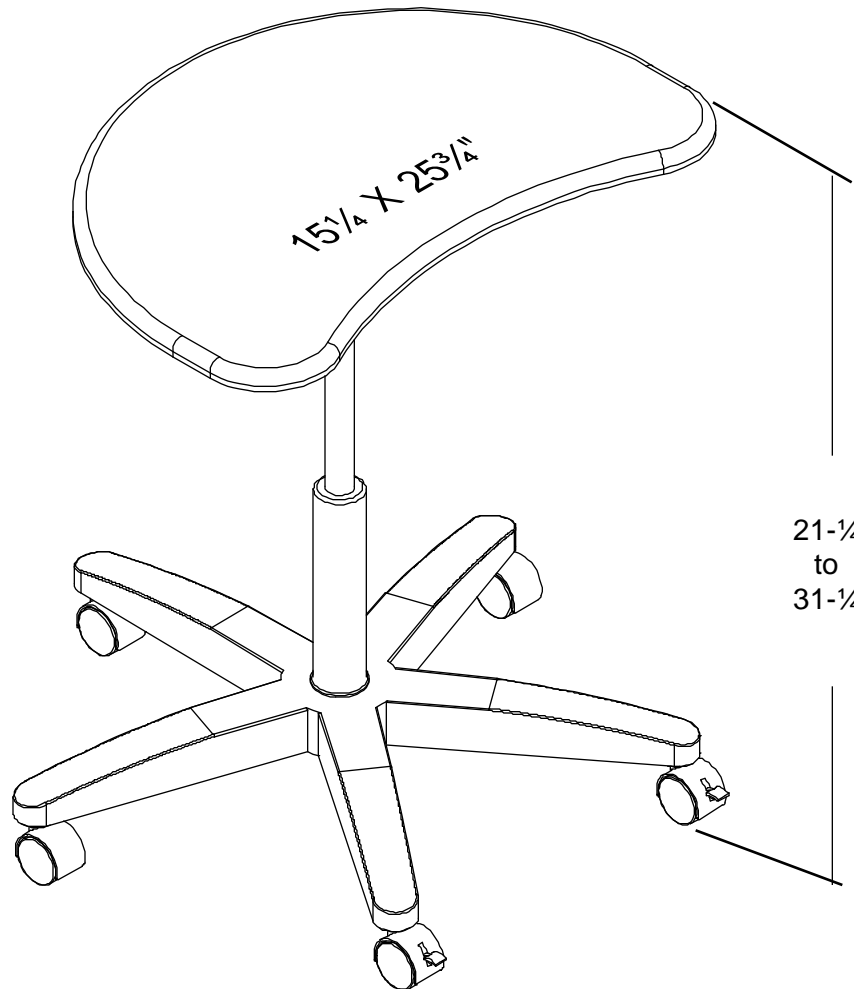

BALT[®]

POP

Adjustable Mobile Laptop Desk

Assembly Instructions

POP

Adjustable Mobile Laptop Desk

Part	Drawing	Description	Qty	Part	Drawing	Description	Qty
P-1		Top Platform	1 EA	Hardware List			
P-2		Top Support	1 EA				
P-3		Five Star Base	1 EA				
A		Flat Head Screw	4 EA				
C		Cylinder	1 EA				
D		2" Locking Caster	2 EA				
E		2" Caster	3 EA				
F		Allen Wrench	1 EA				

POP Assembly Diagram

BALT®

3. Attach 2 Locking Casters (D) and 3 Casters (E) to the Five Star Base (P-3) as shown in Illustration # 2.
4. Remove Plastic Cap from end of Cylinder Rod and Insert Cylinder (C) in the Top Support (P-2) as shown in Illustration # 3.

5. Attach Five Star Base (P-3) on the Cylinder (C). Place the unit in Upright position.

Illustration # 2

Illustration # 3

Do not use unless all screws are tight. At least every six months, check all screws to be sure they are tight. If parts are missing, broken, damaged, or worn, stop use of the product until repairs are made by your dealer using factory authorized parts.

POP

Adjustable Mobile Laptop Desk

BALT®

For more information
1-800-749-2258

Shipping Information
1.9 Cubic Feet
22 lbs.

Height adjustable with infinite positions ranging from 21 $\frac{1}{4}$ " to 31 $\frac{1}{4}$ ".