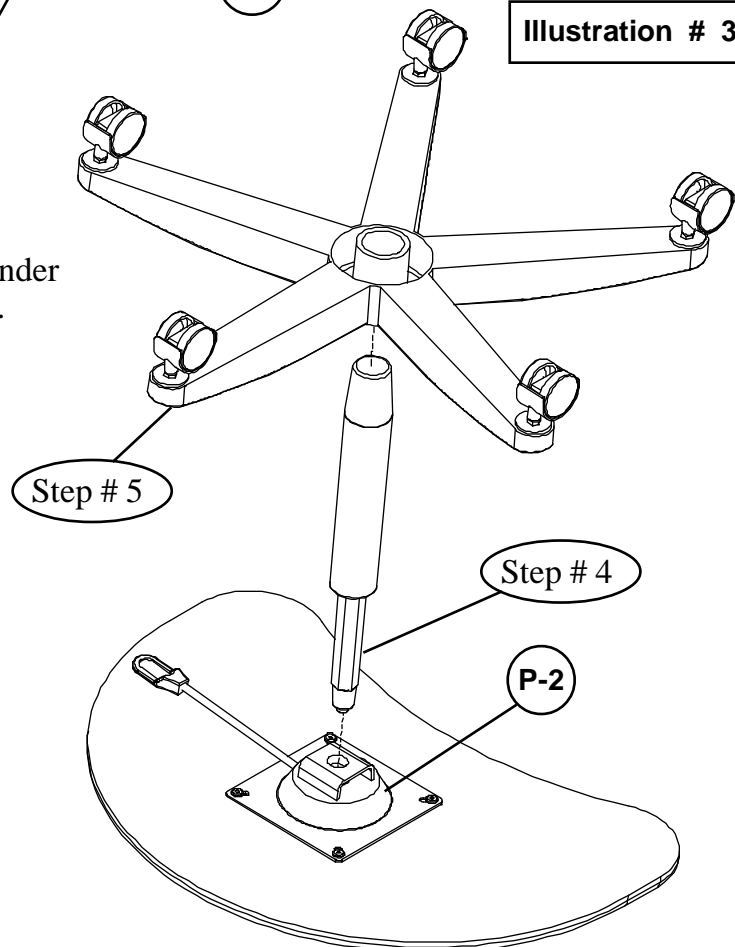

BALT[®]

POP

Adjustable Mobile Laptop Desk

Assembly Instructions

POP

Adjustable Mobile Laptop Desk

Part	Drawing	Description	Qty	Part	Drawing	Description	Qty
P-1		Top Platform	1 EA	Hardware List			
P-2		Top Support	1 EA				
P-3		Five Star Base	1 EA				
A		Flat Head Screw	4 EA				
C		Cylinder	1 EA				
D		2" Locking Caster	2 EA				
E		2" Caster	3 EA				
F		Allen Wrench	1 EA				

POP Assembly Diagram

BALT®

3. Attach 2 Locking Casters (D) and 3 Casters (E) to the Five Star Base (P-3) as shown in Illustration # 2.
4. Remove Plastic Cap from end of Cylinder Rod and Insert Cylinder (C) in the Top Support (P-2) as shown in Illustration # 3.

5. Attach Five Star Base (P-3) on the Cylinder (C). Place the unit in Upright position.

Illustration # 2

Illustration # 3

Do not use unless all screws are tight. At least every six months, check all screws to be sure they are tight. If parts are missing, broken, damaged, or worn, stop use of the product until repairs are made by your dealer using factory authorized parts.

POP

Adjustable Mobile Laptop Desk

BALT®

For more information
1-800-749-2258

Shipping Information
1.9 Cubic Feet
22 lbs.

Height adjustable with infinite positions ranging from 21 $\frac{1}{4}$ " to 31 $\frac{1}{4}$ ".