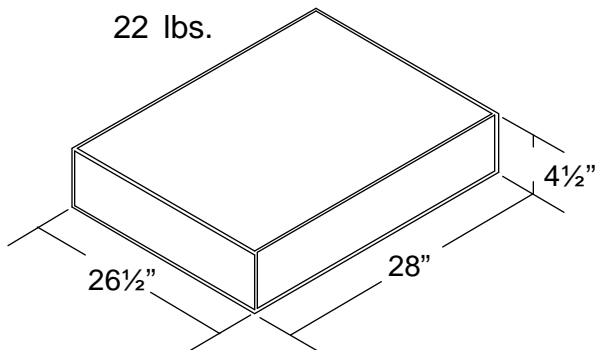

POP

Adjustable Mobile Laptop Desk

BALT®

For more information
1-800-749-2258

Shipping Information
1.9 Cubic Feet
22 lbs.

Height adjustable with infinite positions ranging from 21 $\frac{1}{4}$ " to 31 $\frac{1}{4}$ ".