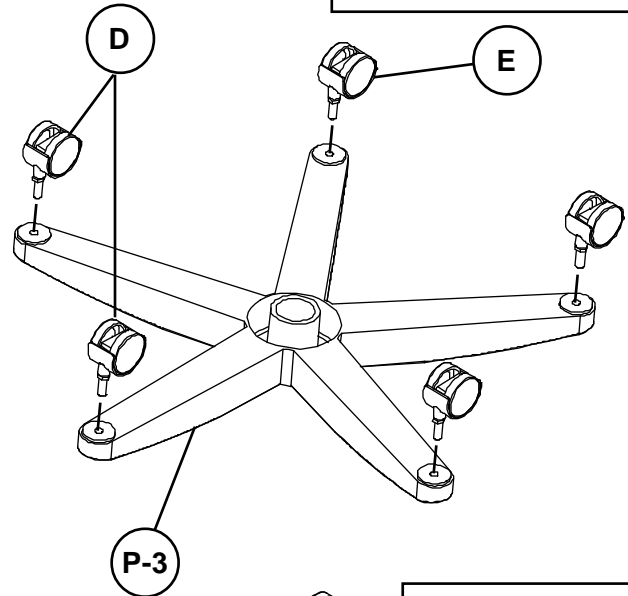

BALT[®]

POP

Adjustable Mobile Laptop Desk

Assembly Instructions

POP

Adjustable Mobile Laptop Desk

Part	Drawing	Description	Qty	Part	Drawing	Description	Qty
P-1		Top Platform	1 EA	Hardware List			
P-2		Top Support	1 EA				
P-3		Five Star Base	1 EA				
A		Flat Head Screw	4 EA				
C		Cylinder	1 EA				
D		2" Locking Caster	2 EA				
E		2" Caster	3 EA				
F		Allen Wrench	1 EA				

To Assemble:

1. Identify and Separate all the Parts and Hardware.
2. Place the Top Panel (P-1) with the insert nuts facing up and attach Top Support (P-2) using 4 Flat Head screws (A) as shown in the Illustration # 1. Tighten the screws using Allen wrench (F)

POP Assembly Diagram

BALT®

3. Attach 2 Locking Casters (D) and 3 Casters (E) to the Five Star Base (P-3) as shown in Illustration # 2.
4. Remove Plastic Cap from end of Cylinder Rod and Insert Cylinder (C) in the Top Support (P-2) as shown in Illustration # 3.

5. Attach Five Star Base (P-3) on the Cylinder (C). Place the unit in Upright position.

Illustration # 2

Illustration # 3

Do not use unless all screws are tight. At least every six months, check all screws to be sure they are tight. If parts are missing, broken, damaged, or worn, stop use of the product until repairs are made by your dealer using factory authorized parts.