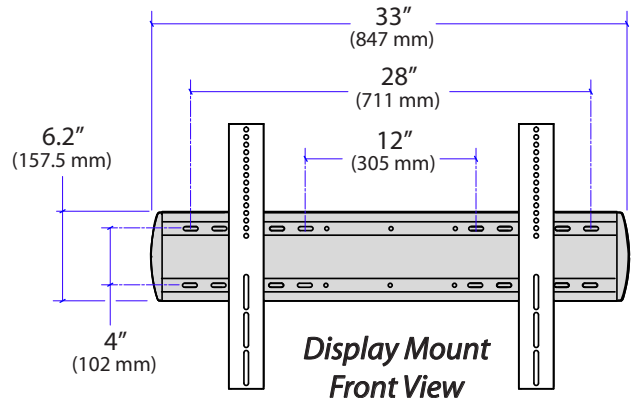

LX Video Conferencing Cart

**Display Mount
Horizontal Hole Spacing
100 mm to 750 mm**

**Display Mount
Front View**

**Display Mount
Hole Spacing**

**Side View
Display Mount
Vertical Hole Spacing
100 mm to 450 mm**

**Tilt Range of Motion = 20°
Forward +15° / Backward -5°**

© 2006 Ergotron, Inc. rev. 1/31/2007 DIM-071 Content is subject to change without notification.

**Americas Sales and
Corporate Headquarters**

St. Paul, MN USA
(800) 888-8458
+1-651-681-7600
www.ergotron.com
sales@ergotron.com