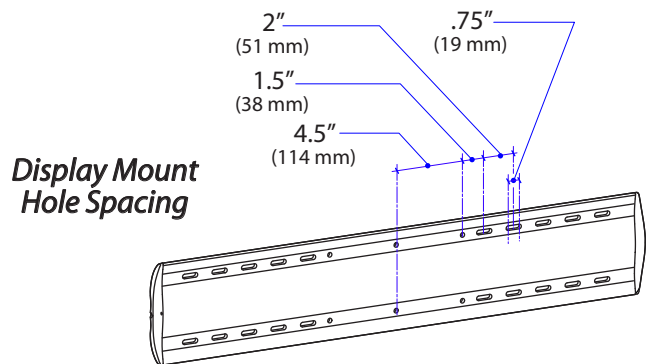

LX Video Conferencing Cart

**Display Mount
Horizontal Hole Spacing
100 mm to 750 mm**

**Display Mount
Front View**

**Display Mount
Hole Spacing**

**Side View
Display Mount
Vertical Hole Spacing
100 mm to 450 mm**

**Tilt Range of Motion = 20°
Forward +15° / Backward -5°**

© 2006 Ergotron, Inc. rev. 1/31/2007 DIM-071 Content is subject to change without notification.

**Americas Sales and
Corporate Headquarters**

St. Paul, MN USA
(800) 888-8458
+1-651-681-7600
www.ergotron.com
sales@ergotron.com