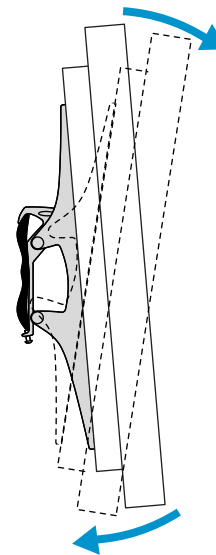

LX Video Conferencing Cart

**Display Mount
Horizontal Hole Spacing
100 mm to 750 mm**

**Display Mount
Front View**

**Display Mount
Hole Spacing**

**Side View
Display Mount
Vertical Hole Spacing
100 mm to 450 mm**

**Tilt Range of Motion = 20°
Forward +15° / Backward -5°**

© 2006 Ergotron, Inc. rev. 1/31/2007 DIM-071 Content is subject to change without notification.

**Americas Sales and
Corporate Headquarters**

St. Paul, MN USA
(800) 888-8458
+1-651-681-7600
www.ergotron.com
sales@ergotron.com