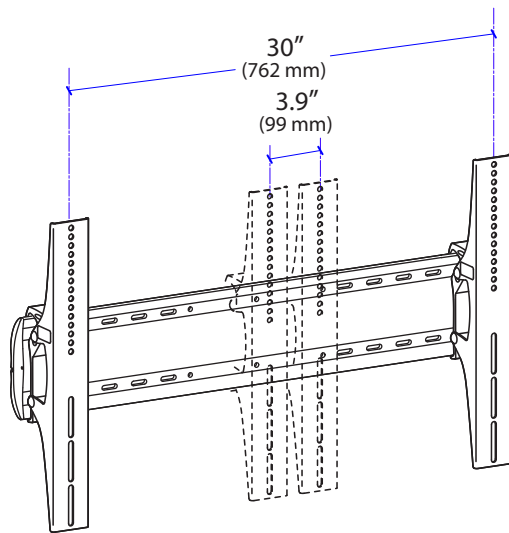

LX Video Conferencing Cart

**Display Mount
Horizontal Hole Spacing
100 mm to 750 mm**

**Display Mount
Front View**

**Display Mount
Hole Spacing**

**Side View
Display Mount
Vertical Hole Spacing
100 mm to 450 mm**

**Tilt Range of Motion = 20°
Forward +15° / Backward -5°**

© 2006 Ergotron, Inc. rev. 1/31/2007 DIM-071 Content is subject to change without notification.

**Americas Sales and
Corporate Headquarters**

St. Paul, MN USA
(800) 888-8458
+1-651-681-7600
www.ergotron.com
sales@ergotron.com