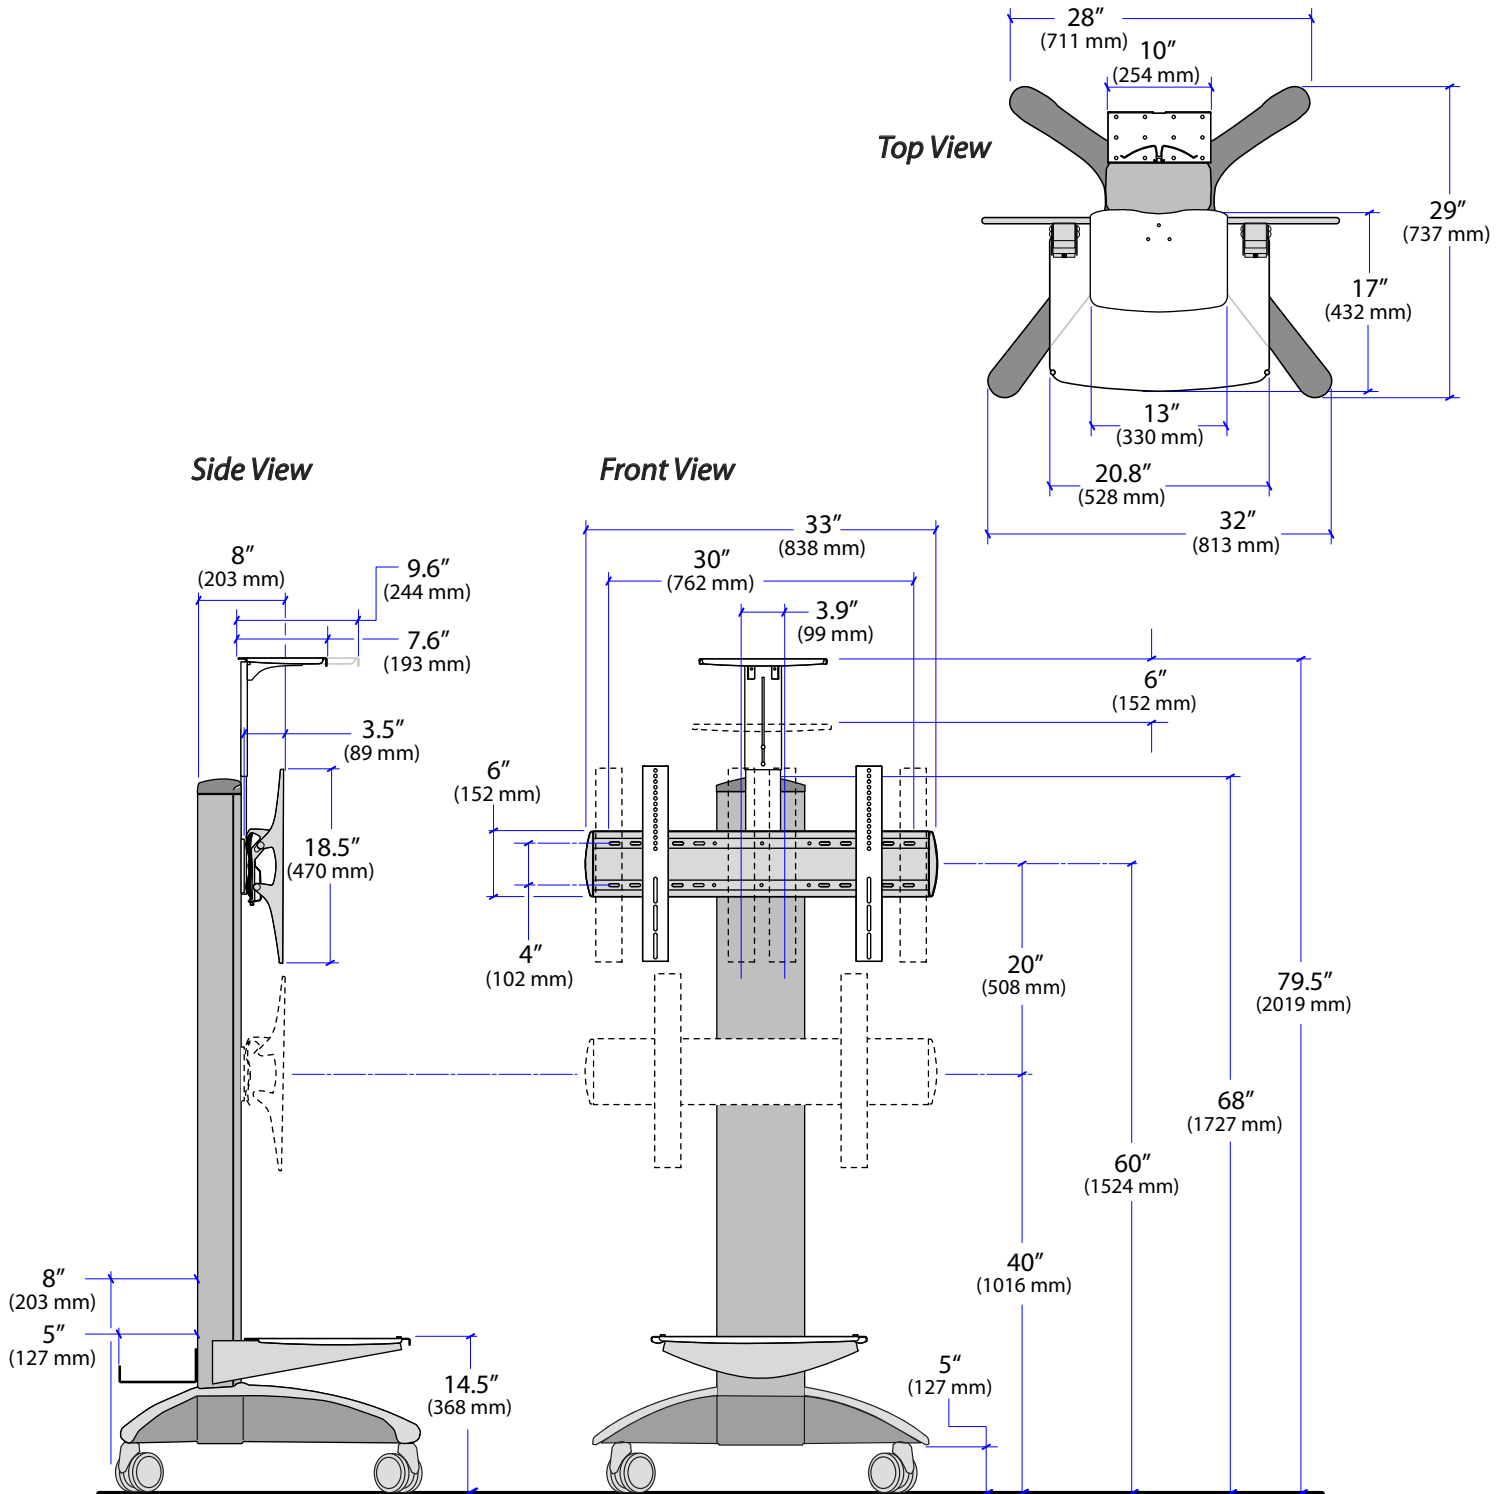

LX Video Conferencing Cart

© 2006 Ergotron, Inc. rev. 1/31/2007 DIM-071

Content is subject to change without notification.

Americas Sales and Corporate Headquarters

St. Paul, MN USA
(800) 888-8458
+1-651-681-7600
www.ergotron.com
sales@ergotron.com

EMEA Sales

Amersfoort, The Netherlands
+31 33 45 45 600
www.ergotron.com
info.eu@ergotron.com

APAC Sales

Singapore
www.ergotron.com
info.apac@ergotron.com

Worldwide OEM Sales

www.ergotron.com
info.oem@ergotron.com