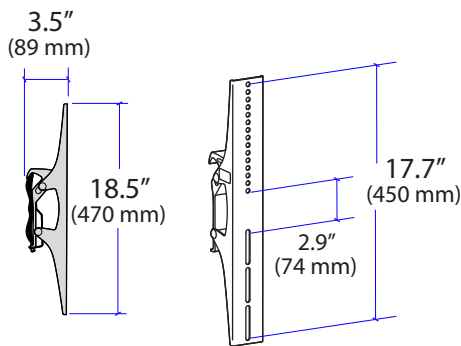

LX Video Conferencing Cart

**Display Mount
Horizontal Hole Spacing
100 mm to 750 mm**

**Display Mount
Front View**

**Display Mount
Hole Spacing**

**Side View
Display Mount
Vertical Hole Spacing
100 mm to 450 mm**

**Tilt Range of Motion = 20°
Forward +15° / Backward -5°**

© 2006 Ergotron, Inc. rev. 1/31/2007 DIM-071 Content is subject to change without notification.

**Americas Sales and
Corporate Headquarters**

St. Paul, MN USA
(800) 888-8458
+1-651-681-7600
www.ergotron.com
sales@ergotron.com