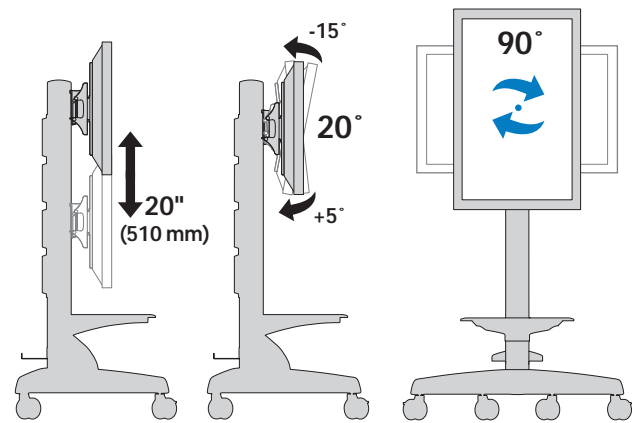

Mobile MediaCenter LD

Mounting Hole Patterns = Width x Height in mm

LD Version: 27"-40" displays; mounting hole patterns 75 x 75, 100 x 100, 200 x 100, 100 x 200, 200 x 200

Mounting Hole Patterns = Width x Height in mm

LD Version: 27"-40" displays; mounting hole patterns 200 x 400, 200 x 200, 400 x 200, 400 x 400, 600 x 200 and 600 x 400

© 2008 Ergotron, Inc. rev. 12/26/2008 DIM-NFMMC Content is subject to change without notification