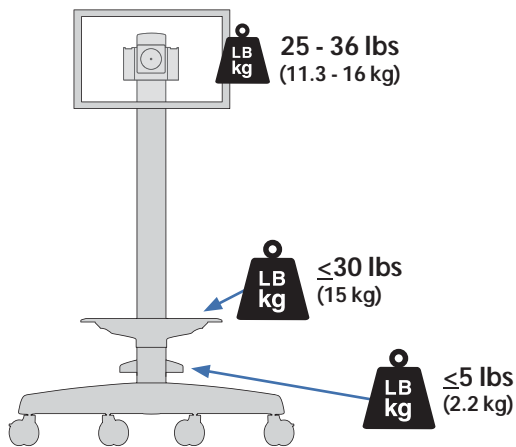

Mobile MediaCenter LD

Mounting Hole Patterns = Width x Height in mm

LD Version: 27"-40" displays; mounting hole patterns 75 x 75, 100 x 100, 200 x 100, 100 x 200, 200 x 200

Mounting Hole Patterns = Width x Height in mm

LD Version: 27"-40" displays; mounting hole patterns 200 x 400, 200 x 200, 400 x 200, 400 x 400, 600 x 200 and 600 x 400

© 2008 Ergotron, Inc. rev. 12/26/2008 DIM-NFMMC Content is subject to change without notification