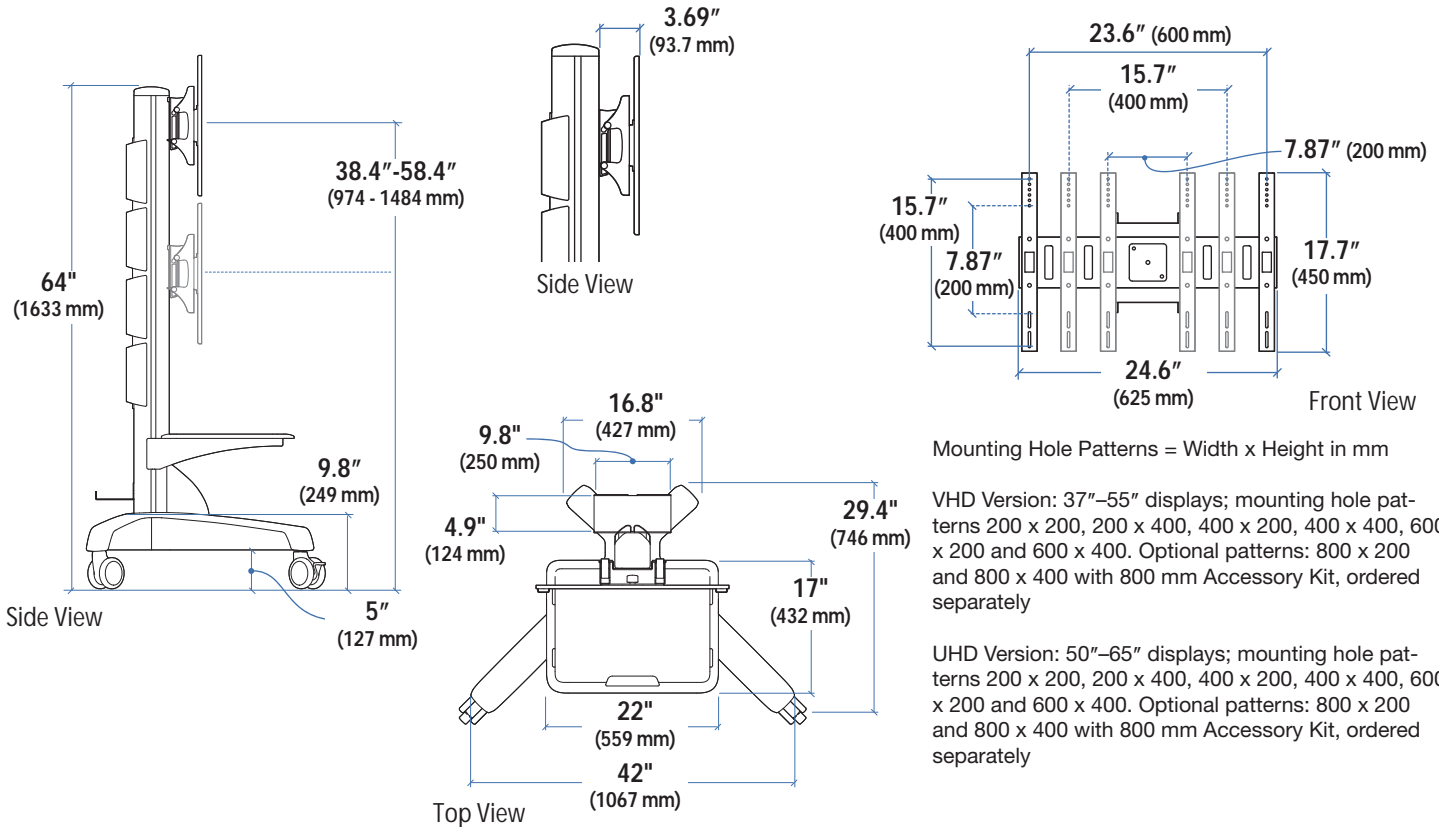

Mobile MediaCenter VHD, UHD

© 2008 Ergotron, Inc. rev. 12/26/2008 DIM-NFMCC Content is subject to change without notification

Americas Sales and Corporate Headquarters

St. Paul, MN USA
(800) 888-8458
+1-651-681-7600
www.ergotron.com
sales@ergotron.com

EMEA Sales

Amersfoort, The Netherlands
+31 33 45 45 600
www.ergotron.com
info.eu@ergotron.com

APAC Sales

Tokyo, Japan
www.ergotron.com
info.apac@ergotron.com

Worldwide OEM Sales

www.ergotron.com
info.oem@ergotron.com