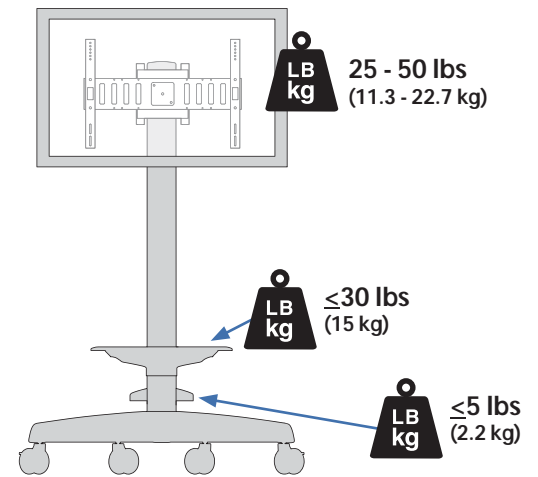

Mobile MediaCenter LD

Mounting Hole Patterns = Width x Height in mm

LD Version: 27"-40" displays; mounting hole patterns 75 x 75, 100 x 100, 200 x 100, 100 x 200, 200 x 200

Mounting Hole Patterns = Width x Height in mm

LD Version: 27"-40" displays; mounting hole patterns 200 x 400, 200 x 200, 400 x 200, 400 x 400, 600 x 200 and 600 x 400

© 2008 Ergotron, Inc. rev. 12/26/2008 DIM-NFMMC Content is subject to change without notification