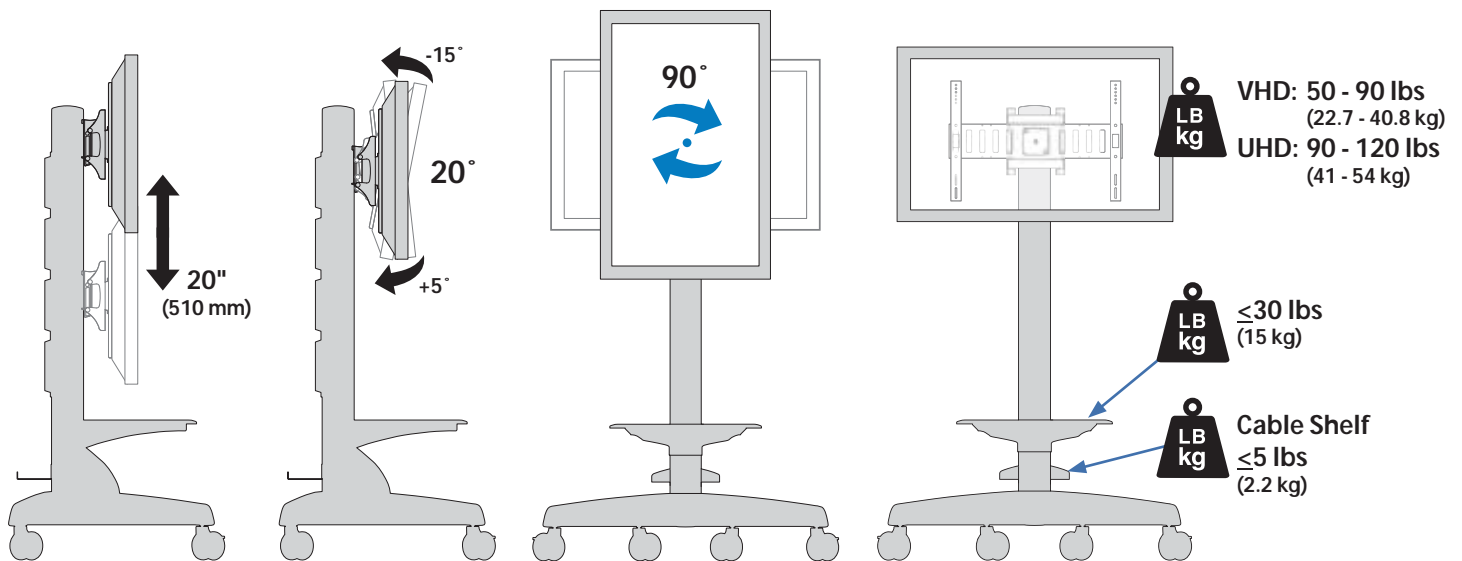

Mobile MediaCenter VHD, UHD

© 2008 Ergotron, Inc. rev. 12/26/2008 DIM-NFMCC Content is subject to change without notification

Americas Sales and Corporate Headquarters

St. Paul, MN USA
(800) 888-8458
+1-651-681-7600
www.ergotron.com
sales@ergotron.com

EMEA Sales

Amersfoort, The Netherlands
+31 33 45 45 600
www.ergotron.com
info.eu@ergotron.com

APAC Sales

Tokyo, Japan
www.ergotron.com
info.apac@ergotron.com

Worldwide OEM Sales

www.ergotron.com
info.oem@ergotron.com