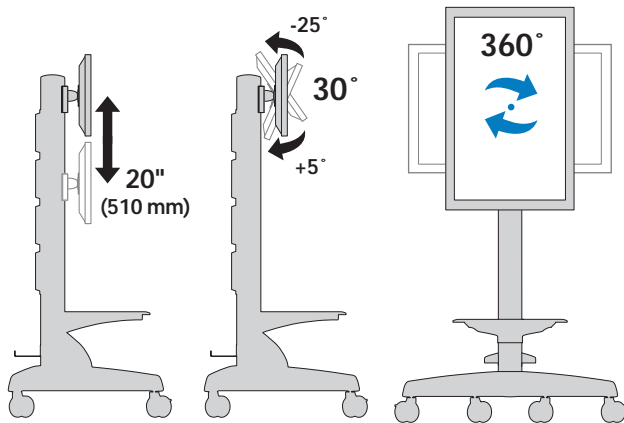

Mobile MediaCenter LD

Mounting Hole Patterns = Width x Height in mm

LD Version: 27"-40" displays; mounting hole patterns 75 x 75, 100 x 100, 200 x 100, 100 x 200, 200 x 200

Mounting Hole Patterns = Width x Height in mm

LD Version: 27"-40" displays; mounting hole patterns 200 x 400, 200 x 200, 400 x 200, 400 x 400, 600 x 200 and 600 x 400

© 2008 Ergotron, Inc. rev. 12/26/2008 DIM-NFMMC Content is subject to change without notification