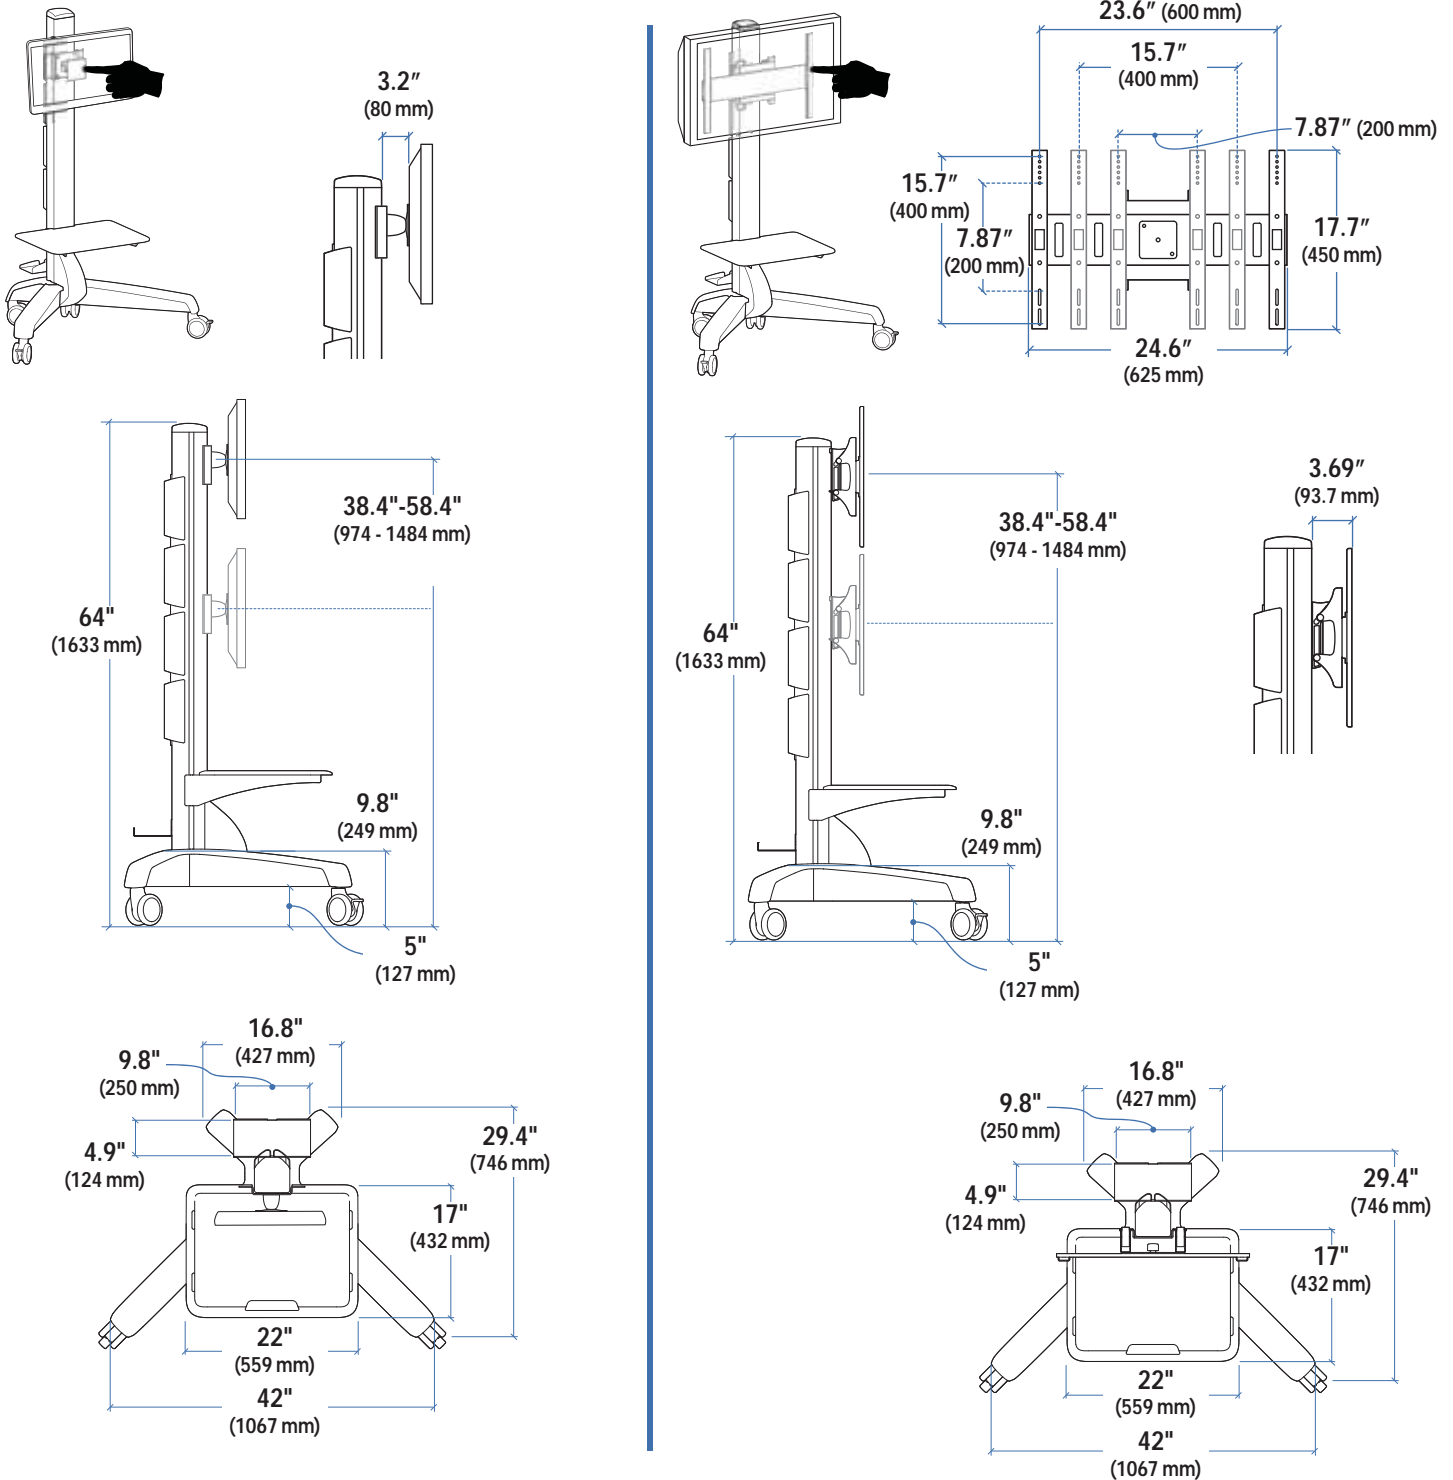

Mobile MediaCenter LD

© 2008 Ergotron, Inc. rev. 12/26/2008 DIM-NFMMC Content is subject to change without notification

Americas Sales and Corporate Headquarters

St. Paul, MN USA
(800) 888-8458
+1-651-681-7600
www.ergotron.com
sales@ergotron.com

EMEA Sales

Amersfoort, The Netherlands
+31 33 45 45 600
www.ergotron.com
info.eu@ergotron.com

APAC Sales

Tokyo, Japan
www.ergotron.com
info.apac@ergotron.com

Worldwide OEM Sales

www.ergotron.com
info.oem@ergotron.com