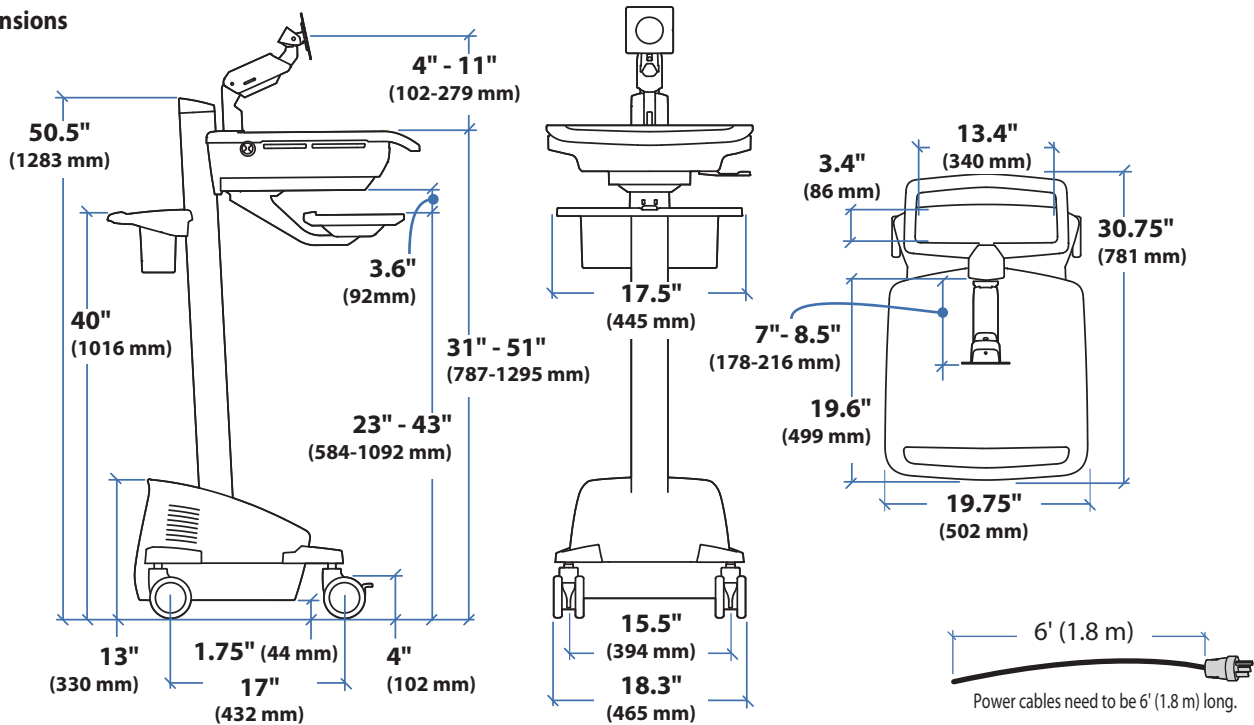

### Dimensions

# Ergotron® StyleView Cart

Dimensional Illustrations

## StyleView® EMR Cart with LCD Arm, Powered