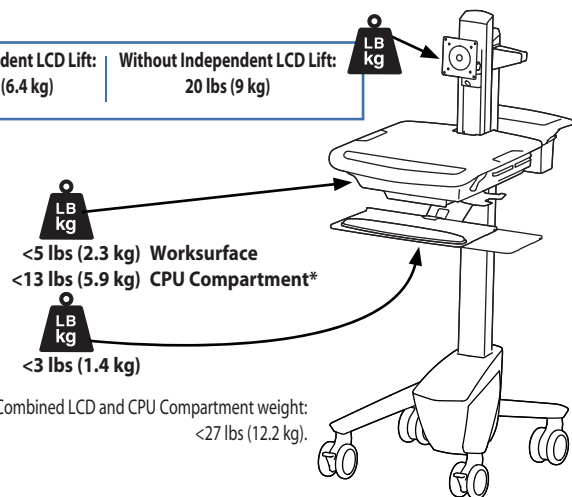

### Dimensions

### CPU Compartment

When figuring dimensions, include mounted accessories, protruding cables and port replicators or docking stations.

### Range of Motion

### Weight Capacity

With Independent LCD Lift:	Without Independent LCD Lift:
<14 lbs (6.4 kg)	20 lbs (9 kg)

© 2010 Ergotron, Inc. rev. 07/27/2010 DIM-SV4X-EMR Content is subject to change without notification