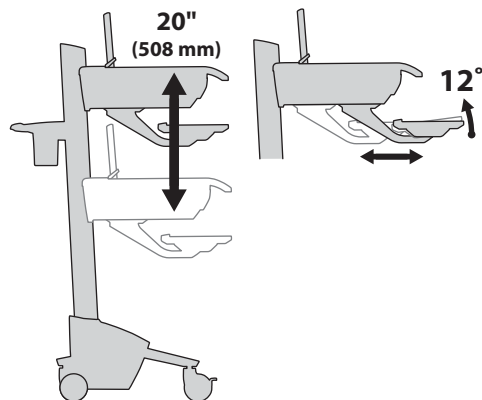

Worldwide OEM Sales

www.ergotron.com
 info.oem@ergotron.com

Ergotron® StyleView Cart

Dimensional & Range of Motion Illustrations

StyleView® EMR Laptop Cart , SV41

Dimensions

Laptop Compartment

When figuring dimensions, include mounted accessories, protruding cables and port replicators or docking stations.

Weight Capacity

Worksurface <5 lbs (2.3 kg)
 Laptop Compartment <10 lbs (4.5 kg)

© 2011 Ergotron, Inc. rev. 04/25/2011 DIM-SV4XWideLaptop Content is subject to change without notification

Americas Sales and Corporate Headquarters