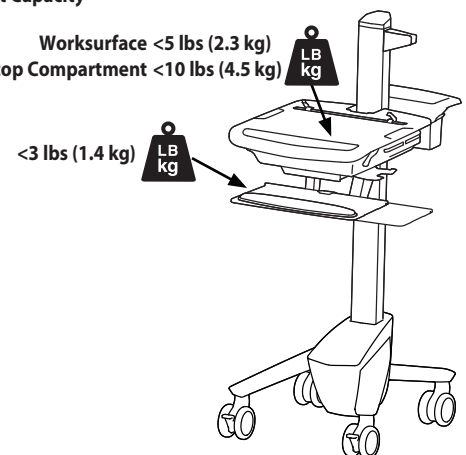

Worldwide OEM Sales

www.ergotron.com
 info.oem@ergotron.com

Ergotron® StyleView Cart

Dimensional & Range of Motion Illustrations

StyleView® EMR Laptop Cart , SV41

Dimensions

Laptop Compartment

When figuring dimensions, include mounted accessories, protruding cables and port replicators or docking stations.

Weight Capacity

Worksurface <5 lbs (2.3 kg)
 Laptop Compartment <10 lbs (4.5 kg)

© 2011 Ergotron, Inc. rev. 04/25/2011 DIM-SV4XWideLaptop Content is subject to change without notification

Americas Sales and Corporate Headquarters