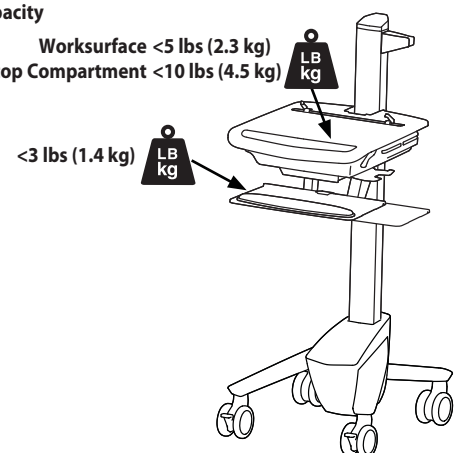

Ergotron® StyleView Cart

Dimensional & Range of Motion Illustrations

StyleView® EMR Laptop Cart, SV40

Dimensions

Laptop Compartment

When figuring dimensions, include mounted accessories, protruding cables and port replicators or docking stations.

Weight Capacity

Worksurface < 5 lbs (2.3 kg)
 Laptop Compartment < 10 lbs (4.5 kg)

© 2011 Ergotron, Inc. rev. 04/25/2011 DIM-SV4XWideLaptop Content is subject to change without notification

Americas Sales and Corporate Headquarters