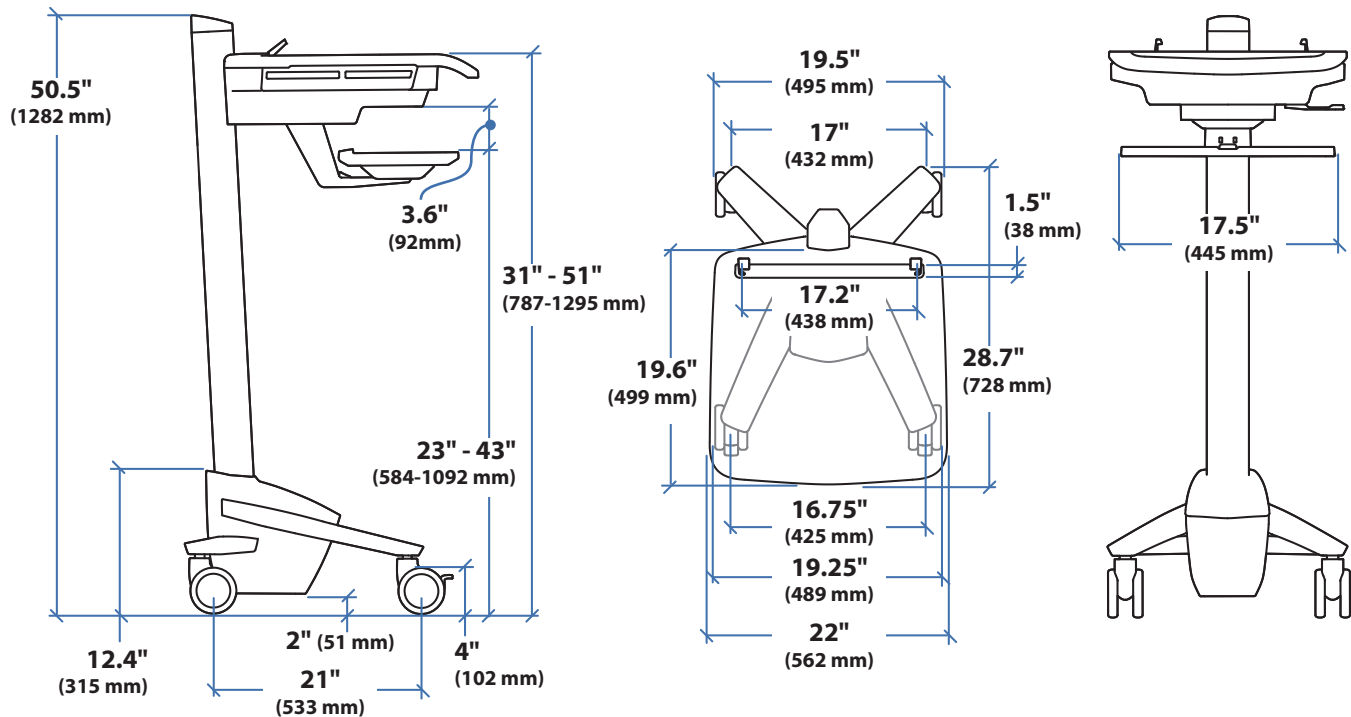

Ergotron® StyleView Cart

Dimensional & Range of Motion Illustrations

StyleView® EMR Laptop Cart, SV40

Dimensions

Laptop Compartment

When figuring dimensions, include mounted accessories, protruding cables and port replicators or docking stations.

Weight Capacity

Worksurface < 5 lbs (2.3 kg)
 Laptop Compartment < 10 lbs (4.5 kg)

© 2011 Ergotron, Inc. rev. 04/25/2011 DIM-SV4XWideLaptop Content is subject to change without notification

Americas Sales and Corporate Headquarters