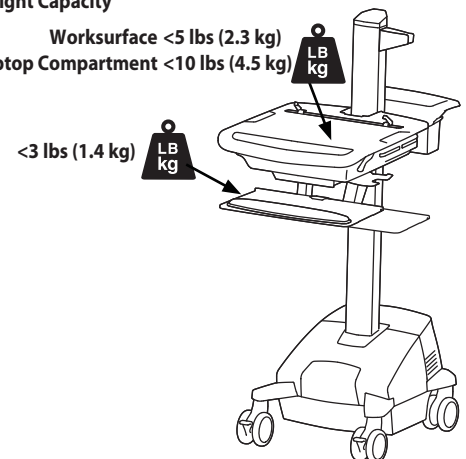

Worldwide OEM Sales

www.ergotron.com
 info.oem@ergotron.com

Ergotron® StyleView Cart

Dimensional & Range of Motion Illustrations

StyleView® EMR Laptop Cart, SV42 Powered

Dimensions

Laptop Compartment

When figuring dimensions, include mounted accessories, protruding cables and port replicators or docking stations.

Weight Capacity

Worksurface < 5 lbs (2.3 kg)
Laptop Compartment < 10 lbs (4.5 kg)

© 2011 Ergotron, Inc. rev. 04/25/2011 DIM-SV4XWideLaptop Content is subject to change without notification

Americas Sales and Corporate Headquarters