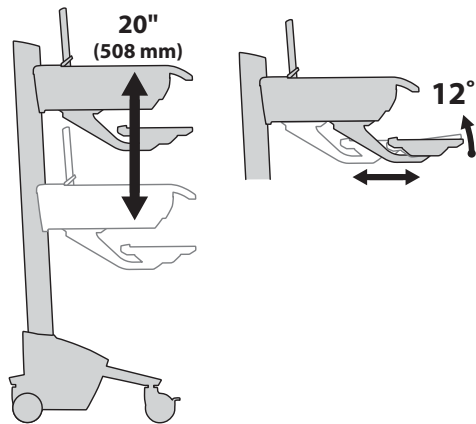

Ergotron® StyleView Cart

Dimensional & Range of Motion Illustrations

StyleView® EMR Laptop Cart, SV40

Dimensions

Laptop Compartment

When figuring dimensions, include mounted accessories, protruding cables and port replicators or docking stations.

Weight Capacity

Worksurface < 5 lbs (2.3 kg)
 Laptop Compartment < 10 lbs (4.5 kg)

© 2011 Ergotron, Inc. rev. 04/25/2011 DIM-SV4XWideLaptop Content is subject to change without notification

Americas Sales and Corporate Headquarters