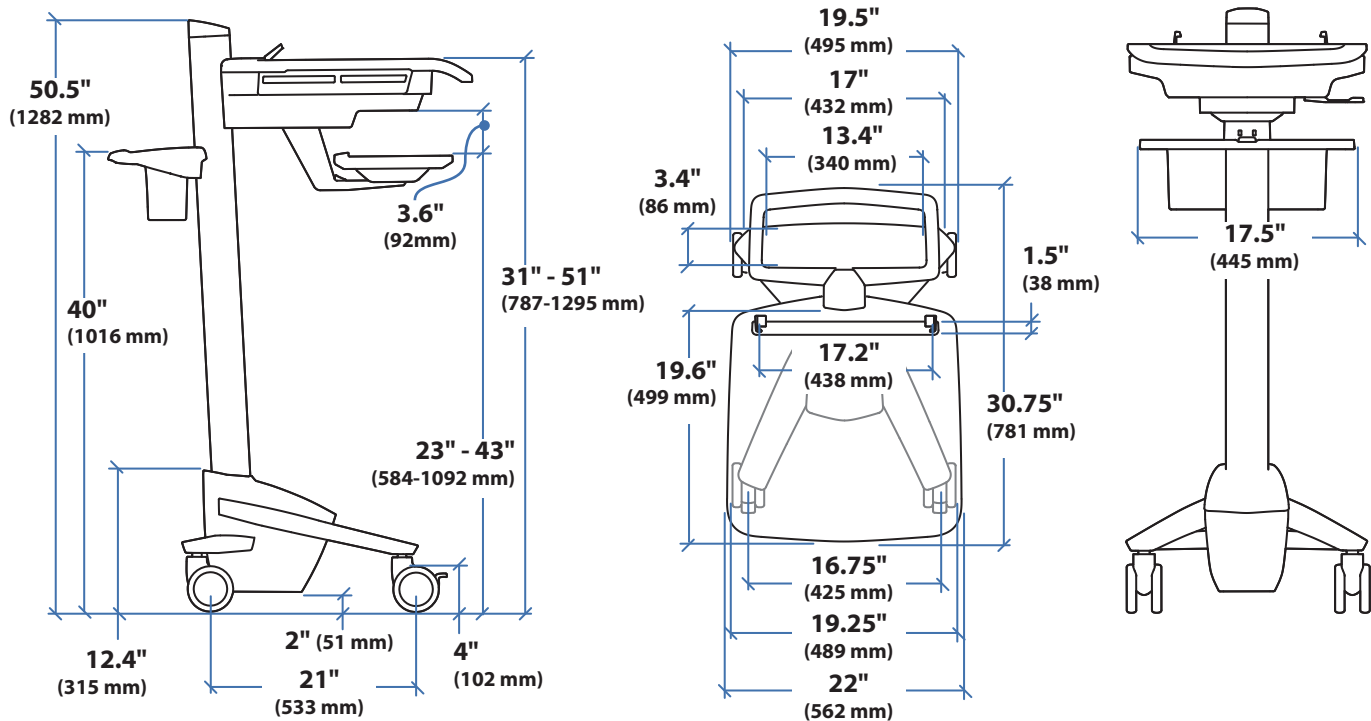

Worldwide OEM Sales

www.ergotron.com
 info.oem@ergotron.com

Ergotron® StyleView Cart

Dimensional & Range of Motion Illustrations

StyleView® EMR Laptop Cart , SV41

Dimensions

Laptop Compartment

When figuring dimensions, include mounted accessories, protruding cables and port replicators or docking stations.