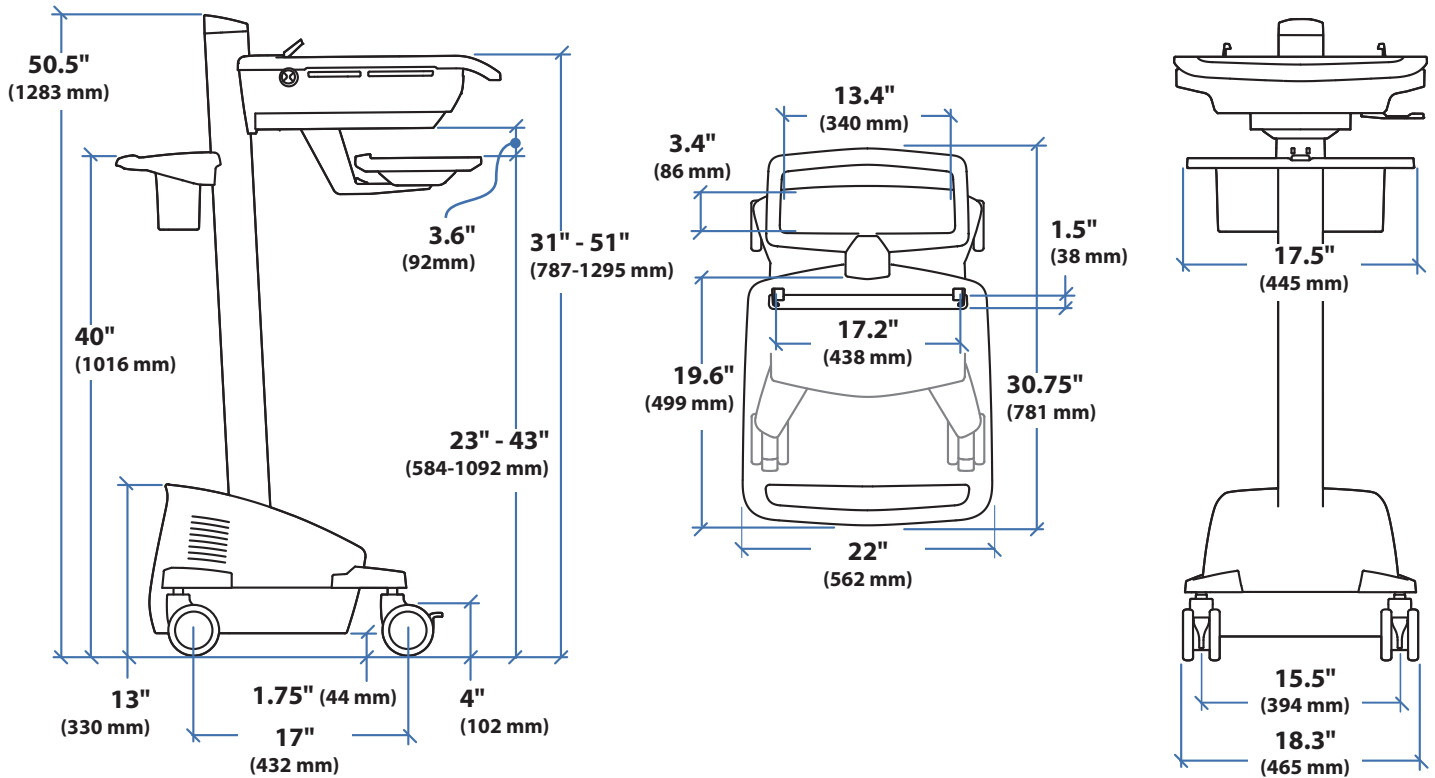

Worldwide OEM Sales

www.ergotron.com
 info.oem@ergotron.com

Ergotron® StyleView Cart

Dimensional & Range of Motion Illustrations

StyleView® EMR Laptop Cart, SV42 Powered

Dimensions

Laptop Compartment

When figuring dimensions, include mounted accessories, protruding cables and port replicators or docking stations.