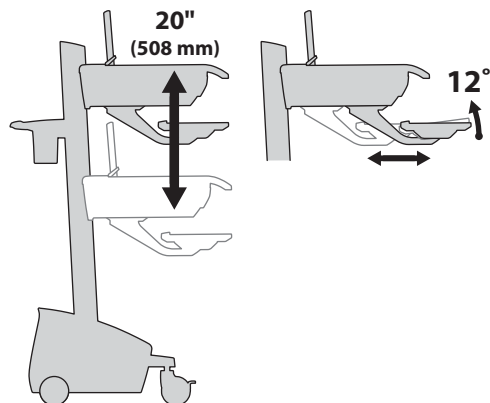

Worldwide OEM Sales

www.ergotron.com
 info.oem@ergotron.com

Ergotron® StyleView Cart

Dimensional & Range of Motion Illustrations

StyleView® EMR Laptop Cart, SV42 Powered

Dimensions

Laptop Compartment

When figuring dimensions, include mounted accessories, protruding cables and port replicators or docking stations.

Weight Capacity

Worksurface < 5 lbs (2.3 kg)
Laptop Compartment < 10 lbs (4.5 kg)

© 2011 Ergotron, Inc. rev. 04/25/2011 DIM-SV4XWideLaptop Content is subject to change without notification

Americas Sales and Corporate Headquarters